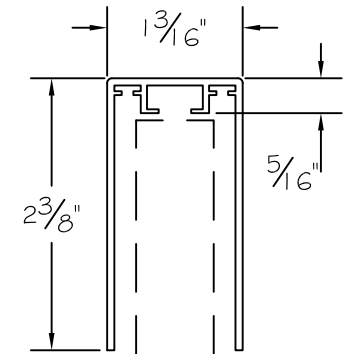

Vertical Section View

Notice: This document contains information proprietary to and is protected by copyright of Win-Dor Inc. and shall not be copied, disclosed to others, or used for any purpose other than that for which it is given, without the written permission of Win-Dor Inc.

www.windorsystems.com

450 Delta Ave
Brea, Ca 92821
(714) 385-1202

Project:

File name: ScreenDor

Date: 20200610

Notes:

Layout: Screen Section View

Drawn by: J Johnson