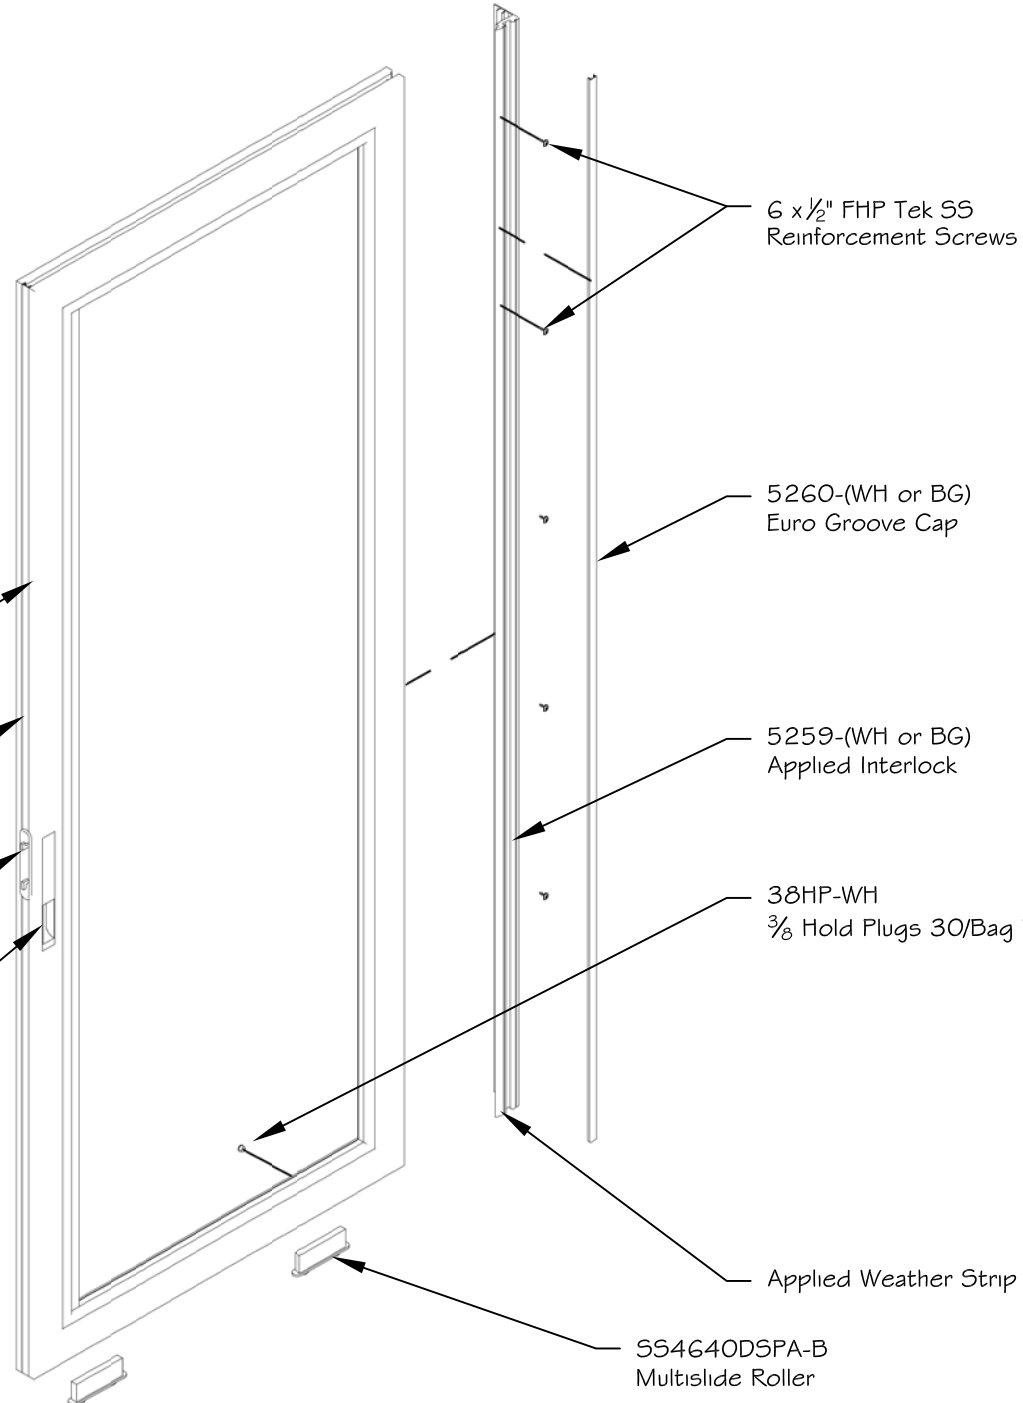

40.90.32.100.1
Signature SGD Handle WHT
or
40.90.BK.100
Signature SGD Handle BLK
or
40.90.JA.100
Signature SGD Handle BR5
or
40.90.53.100
Signature SGD Handle BC

5254-(WH or BG)
3.75 Door Sash

5260-(WH or BG)
Euro Groove Cap

13326
Nexus Lock with Recessed Faceplate

40.84.32.311.1
Multislide Handle No Key XO WHT
or
40.84.02.311.1
Multislide Handle No Key XO BLK
or
40.84.33.311.1
Multislide Handle No Key XO BC

*Silicone caulking is used in the installation of the applied interlock to the sash.

6 x 1/2" FHP Tek SS
Reinforcement Screws

5260-(WH or BG)
Euro Groove Cap

5259-(WH or BG)
Applied Interlock

38HP-WH
3/8 Hold Plugs 30/Bag WHT

Applied Weather Strip

SS4640DSPA-B
Multislide Roller

Notice: This document contains information proprietary to and is protected by copyright of Win-Dor Inc. and shall not be copied, disclosed to others, or used for any purpose other than that for which it is given, without the written permission of Win-Dor Inc.

450 Delta Ave
Brea, Ca 92821
(714) 385-1202

Project:	File name: 3750 - Exploded Interlock Assembly	Date: 20200625
Notes:	Layout: Primary X Panel	Drawn by: J Johnson