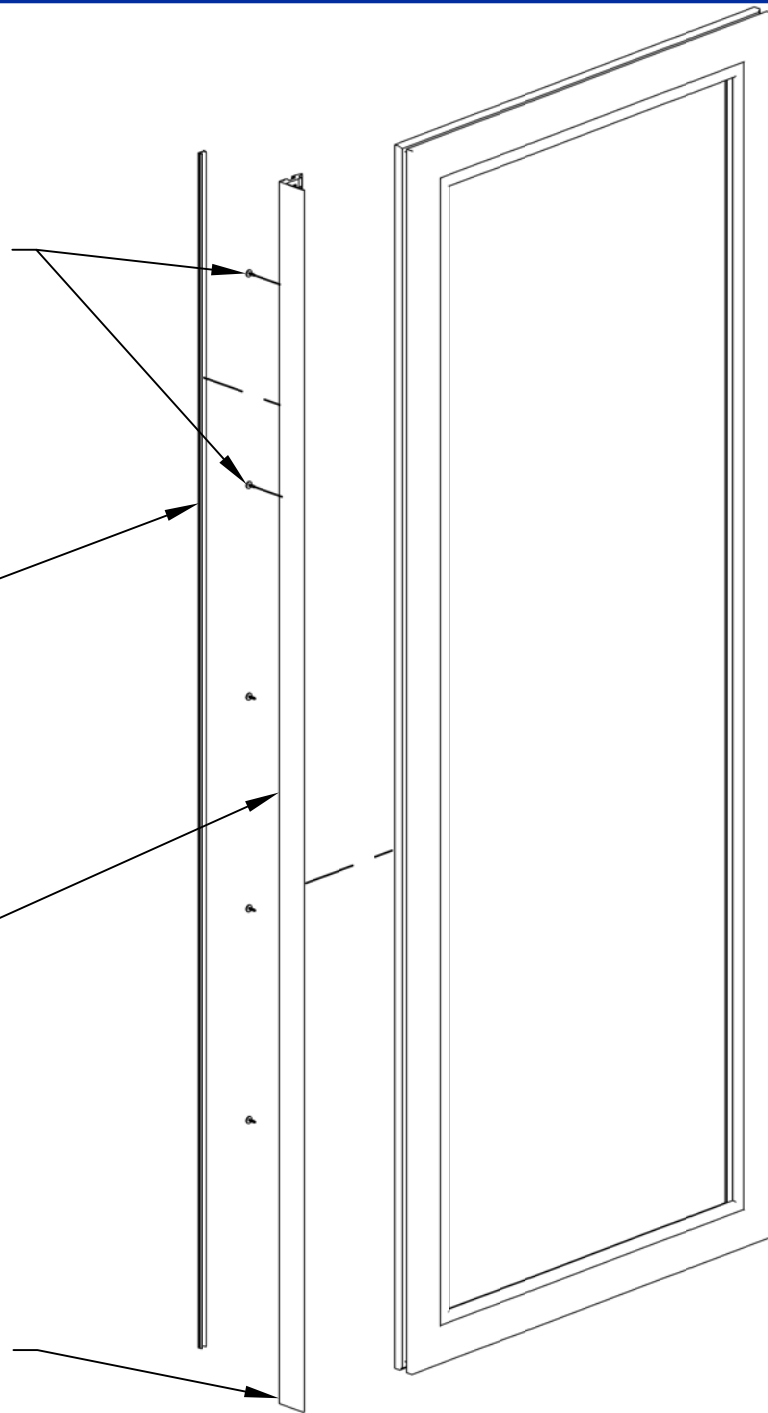

6 x 1/2" FHP Tek SS
Reinforcement Screws

5260-(WH or BG)
Euro Groove

5259-(WH or BG)
Applied Interlock

Applied Weather Strip

*Silicone caulking is used in the installation of the applied interlock to the sash.

Notice: This document contains information proprietary to and is protected by copyright of Win-Dor Inc. and shall not be copied, disclosed to others, or used for any purpose other than that for which it is given, without the written permission of Win-Dor Inc.

450 Delta Ave
Brea, Ca 92821
(714) 385-1202

Project:	File name: 3750 - Exploded Interlock Assembly	Date: 20200625
Notes:	Layout: O Panel	Drawn by: J Johnson