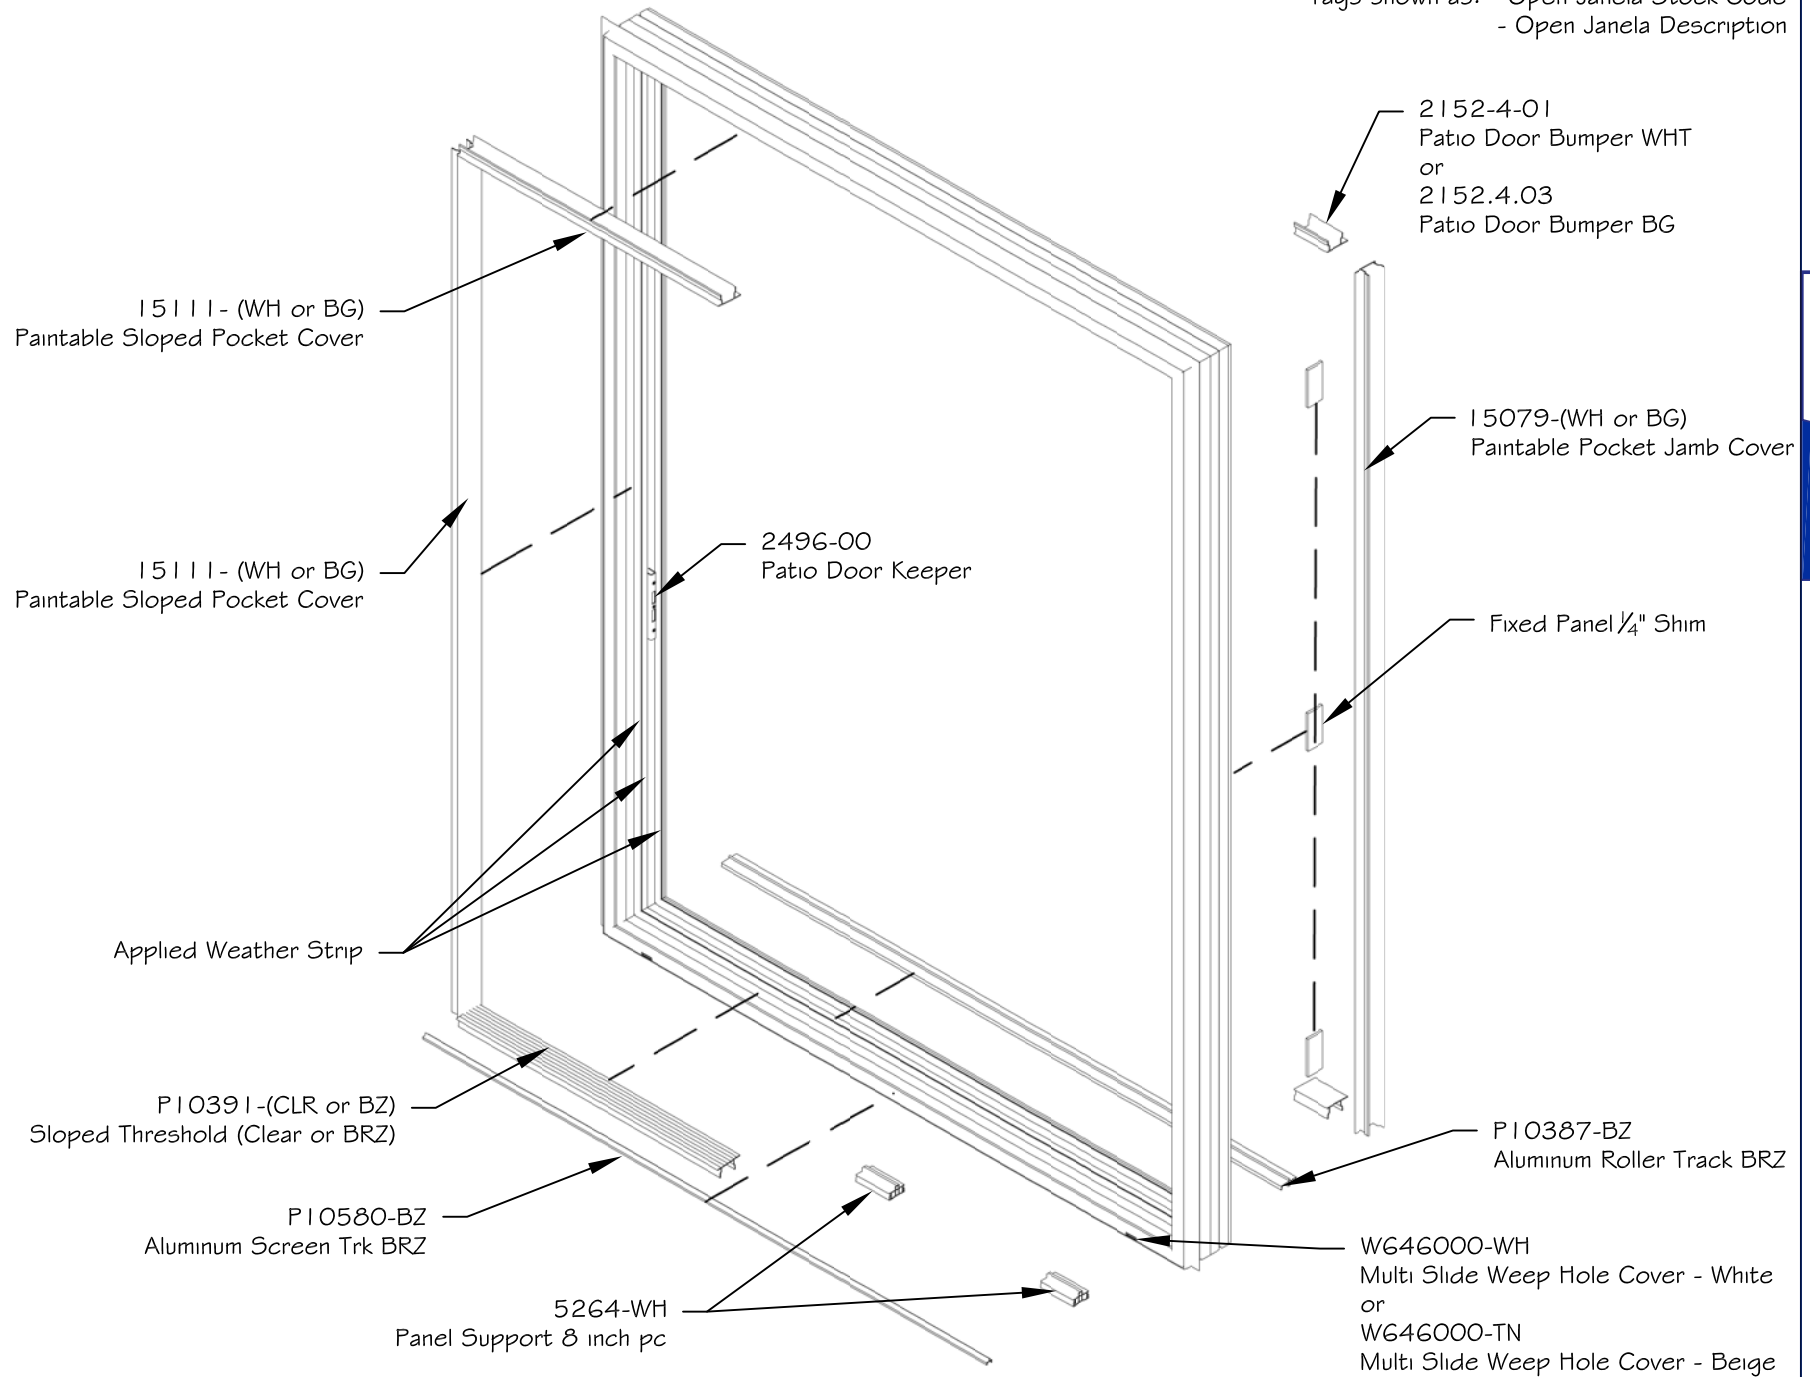

*Tags shown as: - Open Janela Stock Code
 - Open Janela Description

450 Delta Ave
 Brea, Ca 92821
 (714) 385-1202

Notice: This document contains information proprietary to and is protected by copyright of Win-Dor Inc. and shall not be copied, disclosed to others, or used for any purpose other than that for which it is given, without the written permission of Win-Dor Inc.

Project:	File name: Patio Door Frame Assembly	Date: 20181114
Notes:	Layout: Frame Parts List	Drawn by: J Johnson

40.90.32.100.1
Signature SGD Handle WHT
or
40.90.BK.100
Signature SGD Handle BLK
or
40.90.JA.100
Signature SGD Handle BR5
or
40.90.53.100
Signature SGD Handle BC