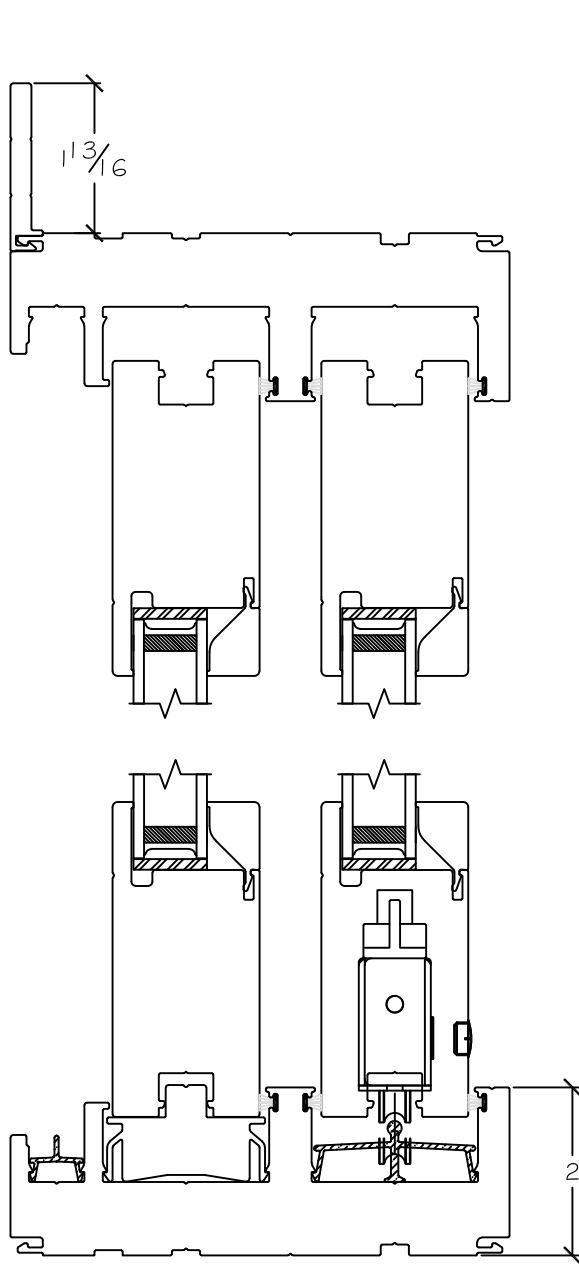

Notice: This document contains information proprietary to and is protected by copyright of Win-Dor Inc. and shall not be copied, disclosed to others, or used for any purpose other than that for which it is given, without the written permission of Win-Dor Inc.

WINDOR
www.windorsystems.com

450 Delta Ave
Brea, Ca 92821
(714) 385-1202

Project:

File name: 3750 Patio Door - OXXO Section Views - Stucco Fin

Date: 20190913

Notes:

Layout: Vertical Section View

Drawn by: J Johnson