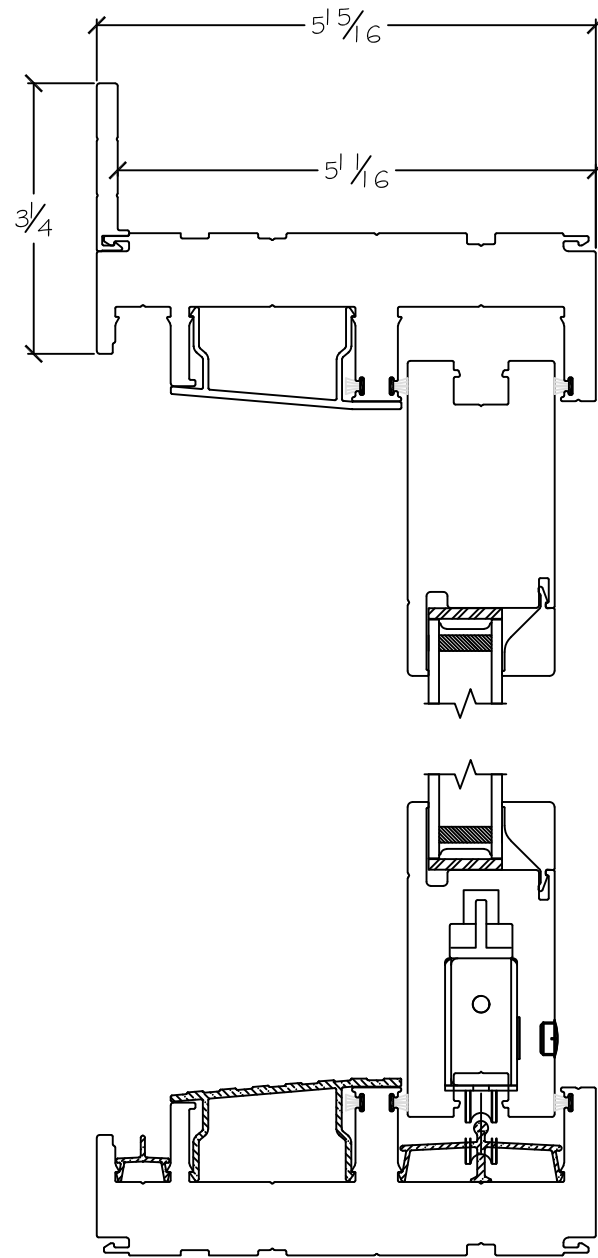

Notice: This document contains information proprietary to and is protected by copyright of Win-Dor Inc. and shall not be copied, disclosed to others, or used for any purpose other than that for which it is given, without the written permission of Win-Dor Inc.

WINDOR
www.windorsystems.com

450 Delta Ave
Brea, Ca 92821
(714) 385-1202

Project:

File name: 3750 Patio Door - OXXO Section Views - Stucco Fin

Date: 20190913

Notes:

Layout: Vertical Section View

Drawn by: J Johnson