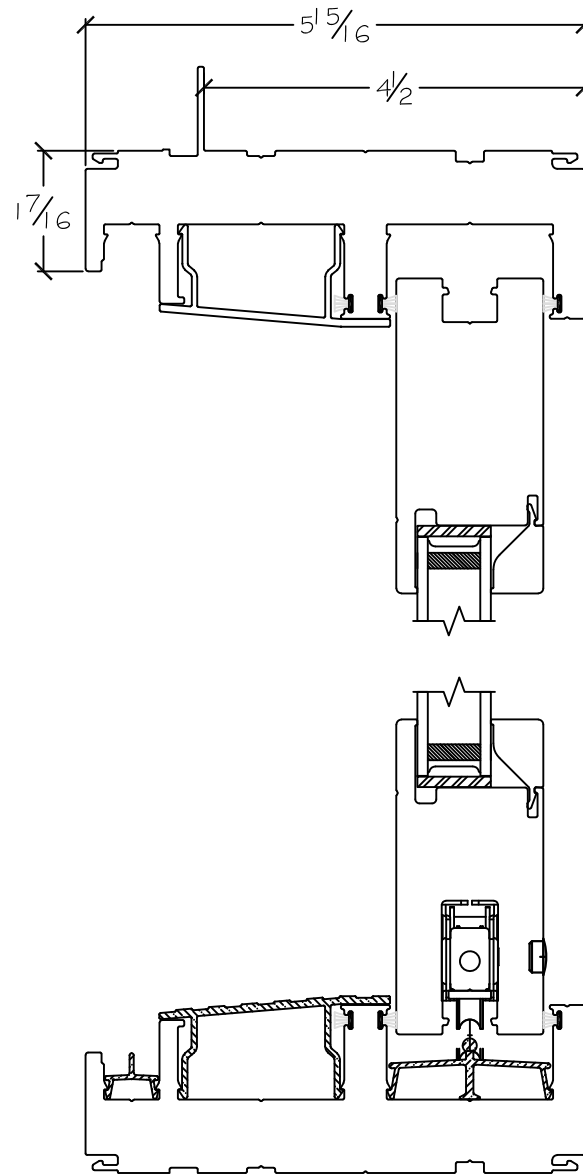

450 Delta Ave
Brea, Ca 92821
(714) 385-1202

Notice: This document contains information proprietary to and is protected by copyright of Win-Dor Inc. and shall not be copied, disclosed to others, or used for any purpose other than that for which it is given, without the written permission of Win-Dor Inc.

Project:	File name: 3750 Patio Door - OXXO Section Views - 1.375 Inch Nail-fin	Date: 20180614
Notes:	Layout: Vertical Section View	Drawn by: J Johnson