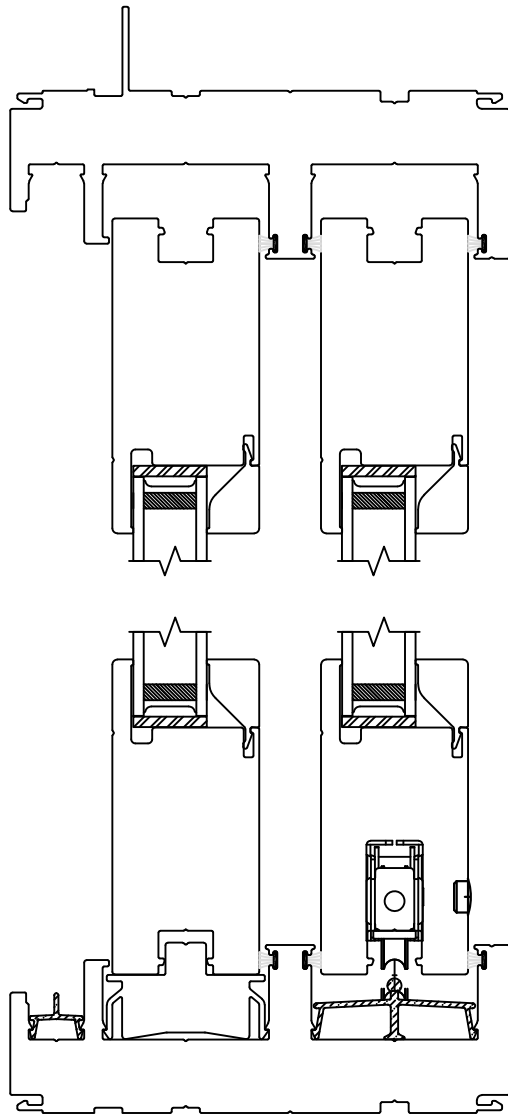

450 Delta Ave
Brea, Ca 92821
(714) 385-1202

Notice: This document contains information proprietary to and is protected by copyright of Win-Dor Inc. and shall not be copied, disclosed to others, or used for any purpose other than that for which it is given, without the written permission of Win-Dor Inc.

Project:	File name: 3750 Patio Door - OXXO Section Views - 1.375 Inch Nail-fin	Date: 20180614
Notes:	Layout: Vertical Section View	Drawn by: J Johnson