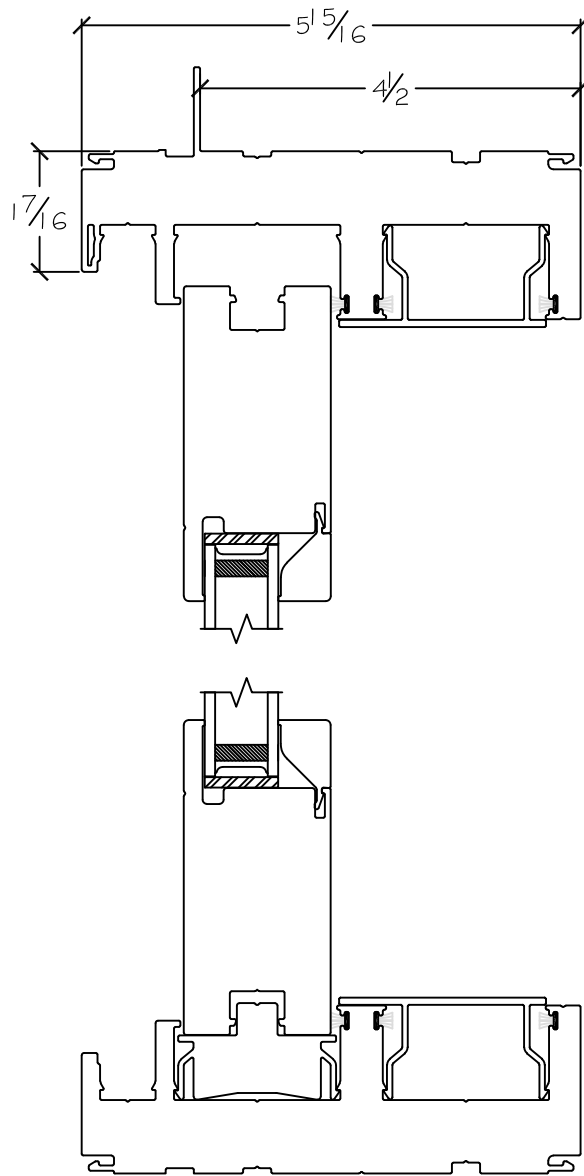

WINDOR
www.windorsystems.com

450 Delta Ave
Brea, Ca 92821
(714) 385-1202

Project:

File name: 3750 Patio Door - Direct Set - 1.375 Inch Nail-fin

Date: 20200608

Notes:

Layout: Horizontal Section View

Drawn by: J Johnson

Project:	File name: 3750 Patio Door - Direct Set - 1.375 Inch Nail-fin	Date: 20200608
Notes:	Layout: Vertical Section View	Drawn by: J Johnson