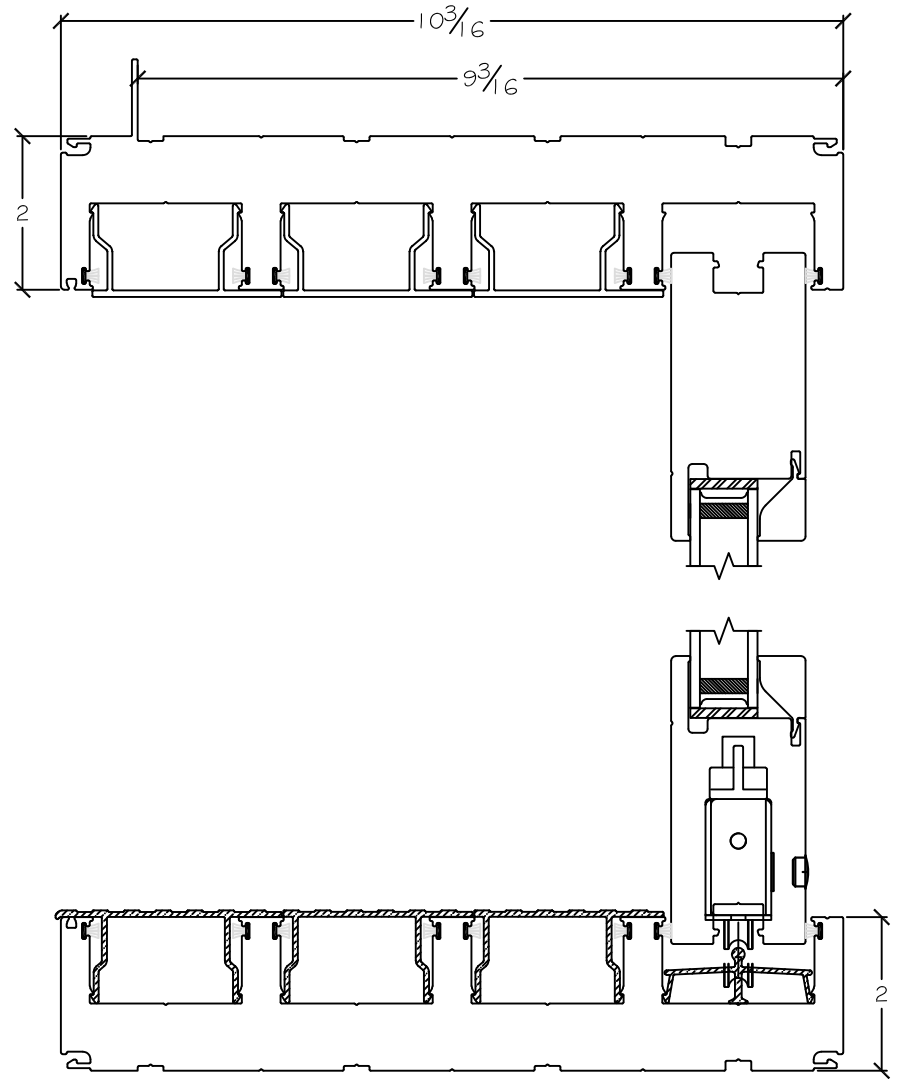

Notice: This document contains information proprietary to and is protected by copyright of Win-Dor Inc. and shall not be copied, disclosed to others, or used for any purpose other than that for which it is given, without the written permission of Win-Dor Inc.

450 Delta Ave
Brea, Ca 92821
(714) 385-1202

Project:	File name: 3750 Multi Slide Door - OXXXXXO Section Views - 1 inch Nail-fin	Date: 20171108
Notes:	Layout: Vertical Section View	Drawn by: J Johnson