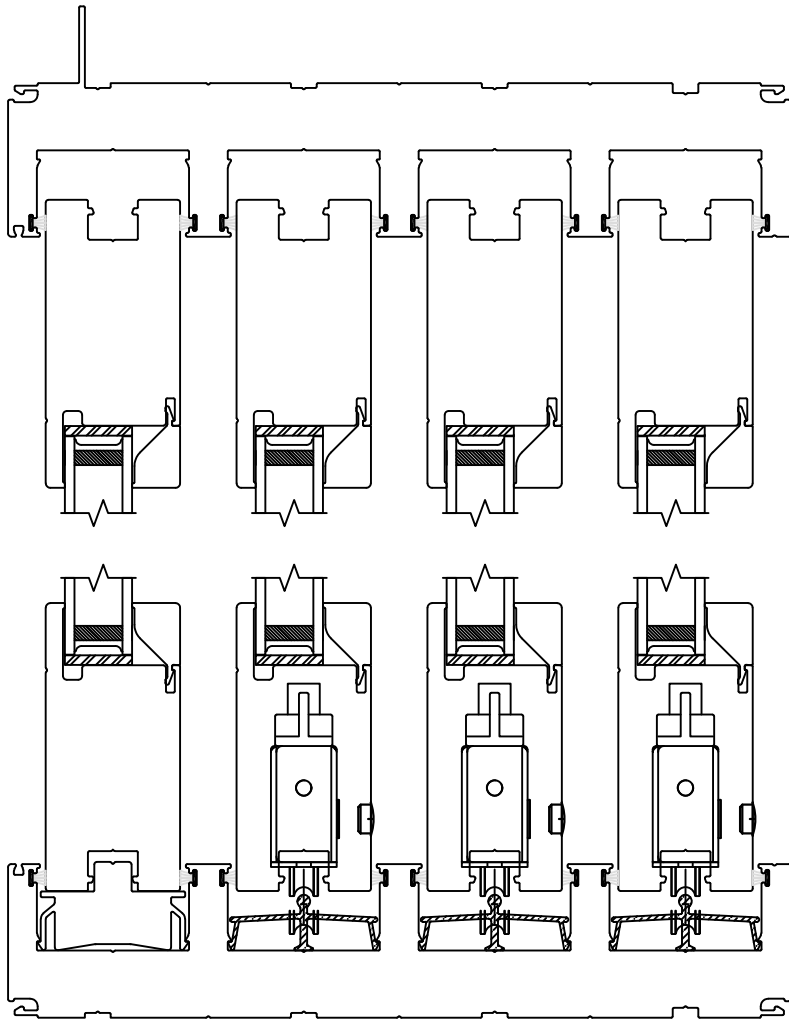

Notice: This document contains information proprietary to and is protected by copyright of Win-Dor Inc. and shall not be copied, disclosed to others, or used for any purpose other than that for which it is given, without the written permission of Win-Dor Inc.

450 Delta Ave
Brea, Ca 92821
(714) 385-1202

Project:	File name: 3750 Multi Slide Door - OXXXXXO Section Views - 1 inch Nail-fin	Date: 20171108
Notes:	Layout: Vertical Section View	Drawn by: J Johnson