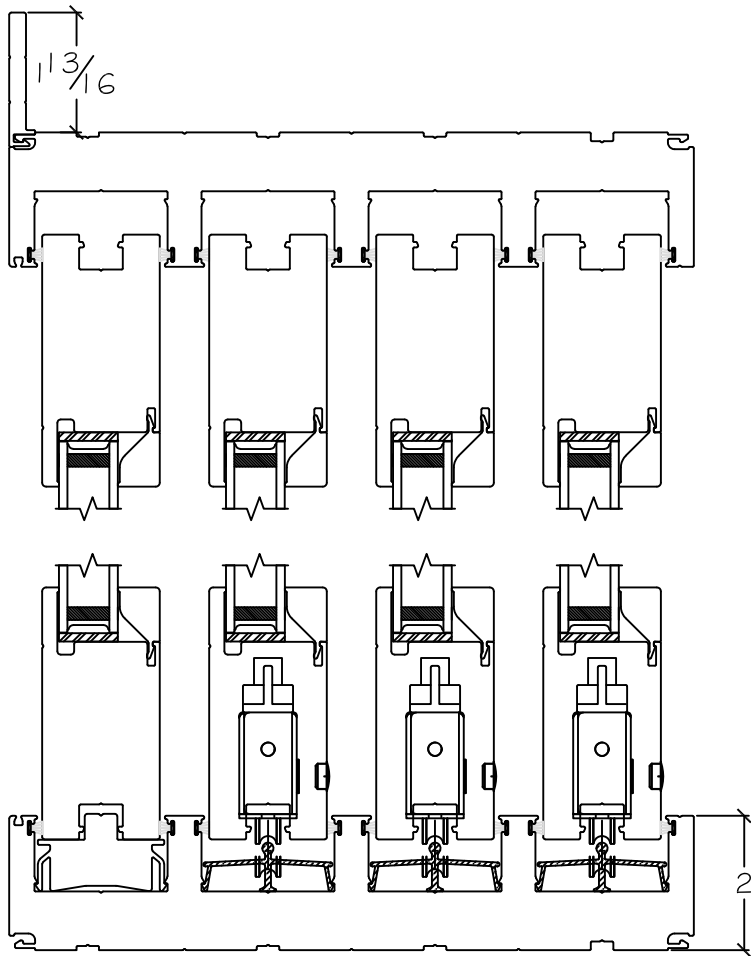

Project:	File name: 3750 Multi Slide Door - OXXX-XXXO Section Views - Stucco Fin	Date: 20190913
Notes:	Layout: Horizontal Section View	Drawn by: J Johnson

Notice: This document contains information proprietary to and is protected by copyright of Win-Dor Inc. and shall not be copied, disclosed to others, or used for any purpose other than that for which it is given, without the written permission of Win-Dor Inc.

**WINDOR**  
www.windorsystems.com

450 Delta Ave  
Brea, Ca 92821  
(714) 385-1202

Project:

File name: 3750 Multi Slide Door - OXXX-XXXO Section Views - Stucco Fin

Date: 20190913

Notes:

Layout: Vertical Section View

Drawn by: J Johnson