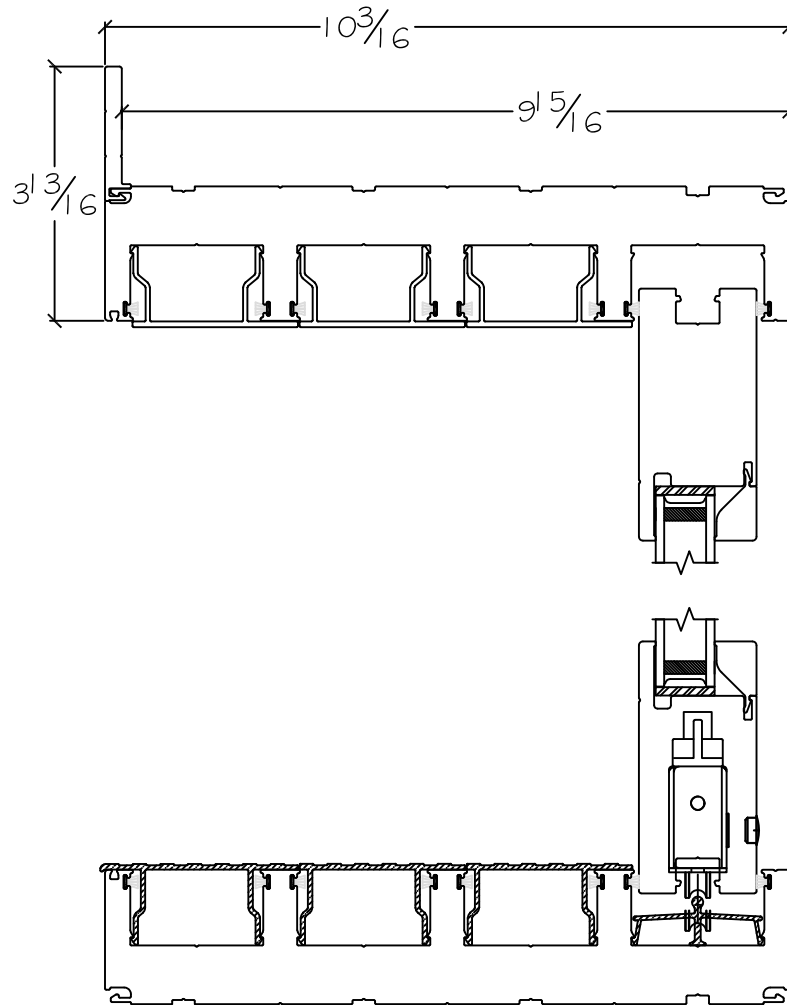

Project:	File name: 3750 Multi Slide Door - OXXX-XXXO Section Views - Stucco Fin	Date: 20190913
Notes:	Layout: Horizontal Section View	Drawn by: J Johnson

Notice: This document contains information proprietary to and is protected by copyright of Win-Dor Inc. and shall not be copied, disclosed to others, or used for any purpose other than that for which it is given, without the written permission of Win-Dor Inc.

**WINDOR**  
www.windorsystems.com

450 Delta Ave  
Brea, Ca 92821  
(714) 385-1202

Project:

File name: 3750 Multi Slide Door - OXXX-XXXO Section Views - Stucco Fin

Date: 20190913

Notes:

Layout: Vertical Section View

Drawn by: J Johnson