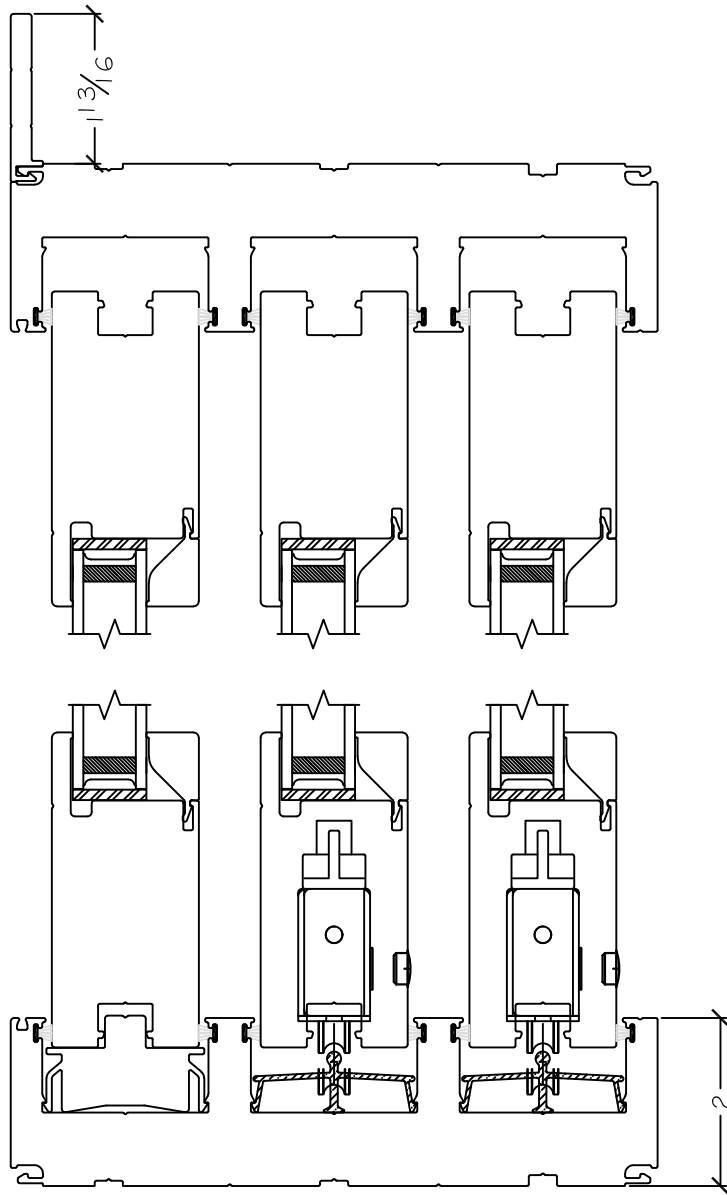

Project:	File name: 3750 Multi Slide Door - OXXXXO Section Views - Stucco Fin	Date: 20190913
Notes:	Layout: Horizontal Section View Section View	Drawn by: J Johnson

Project:

File name: 3750 Multi Slide Door - OXX-XXO Section Views - Stucco Fin