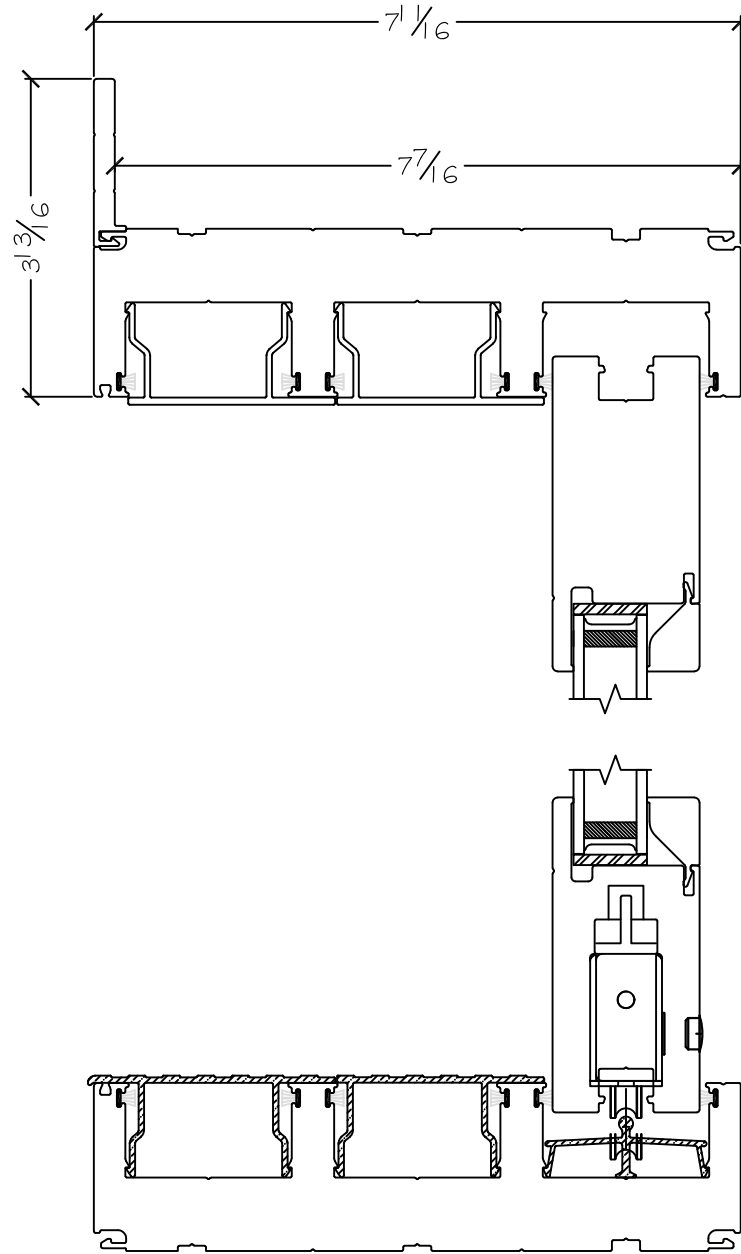

Project:	File name: 3750 Multi Slide Door - OXXXXO Section Views - Stucco Fin	Date: 20190913
Notes:	Layout: Horizontal Section View Section View	Drawn by: J Johnson

Project:

File name: 3750 Multi Slide Door - OXX-XXO Section Views - Stucco Fin