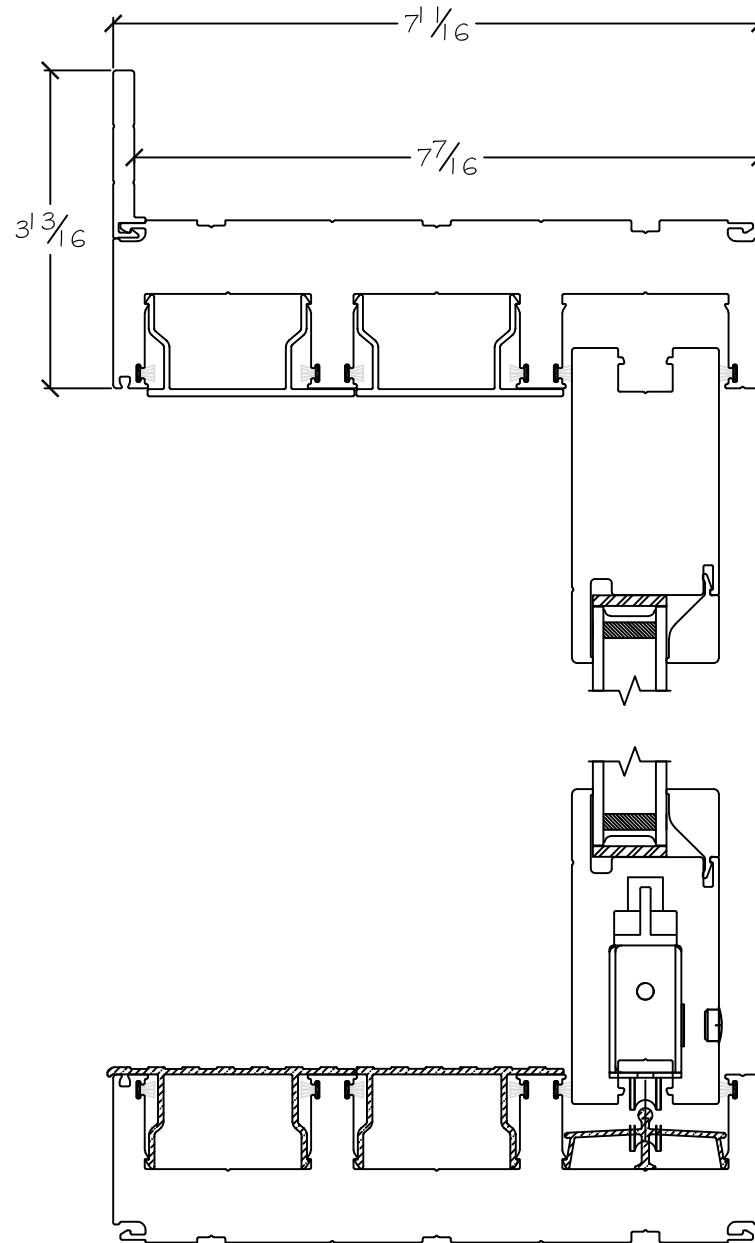

450 Delta Ave
Brea, Ca 92821
(714) 385-1202

Project:	File name: 3750 Multi Slide Door - OXX Section Views - Stucco Fin	Date: 20190913
Notes:	Layout: Horizontal Section View	Drawn by: J Johnson

Notice: This document contains information proprietary to and is protected by copyright of Win-Dor Inc. and shall not be copied, disclosed to others, or used for any purpose other than that for which it is given, without the written permission of Win-Dor Inc.

WINDOR
www.windorsystems.com

450 Delta Ave
Brea, Ca 92821
(714) 385-1202

Project:

File name: 3750 Multi Slide Door - OXX Section Views - Stucco Fin

Date: 20190913

Notes:

Layout: Vertical Section View

Drawn by: J Johnson