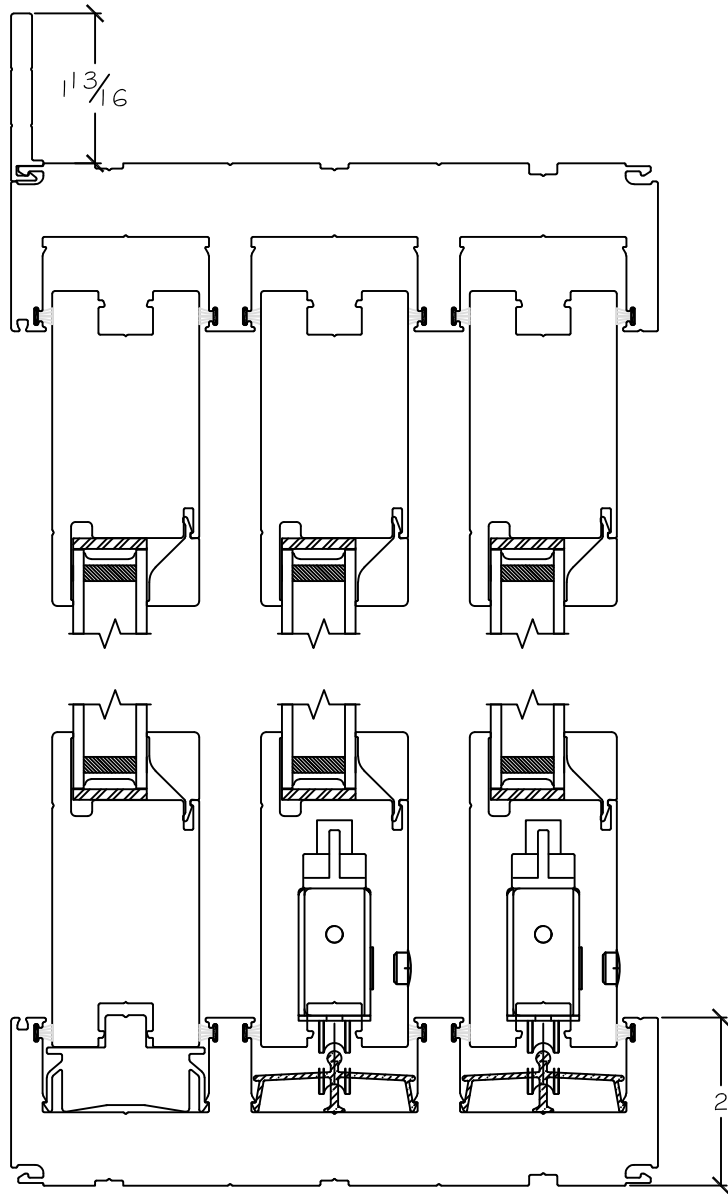

450 Delta Ave
Brea, Ca 92821
(714) 385-1202

Project:	File name: 3750 Multi Slide Door - OXX Section Views - Stucco Fin	Date: 20190913
Notes:	Layout: Horizontal Section View	Drawn by: J Johnson

Notice: This document contains information proprietary to and is protected by copyright of Win-Dor Inc. and shall not be copied, disclosed to others, or used for any purpose other than that for which it is given, without the written permission of Win-Dor Inc.

WINDOR
www.windorsystems.com

450 Delta Ave
Brea, Ca 92821
(714) 385-1202

Project:

File name: 3750 Multi Slide Door - OXX Section Views - Stucco Fin

Date: 20190913

Notes:

Layout: Vertical Section View

Drawn by: J Johnson