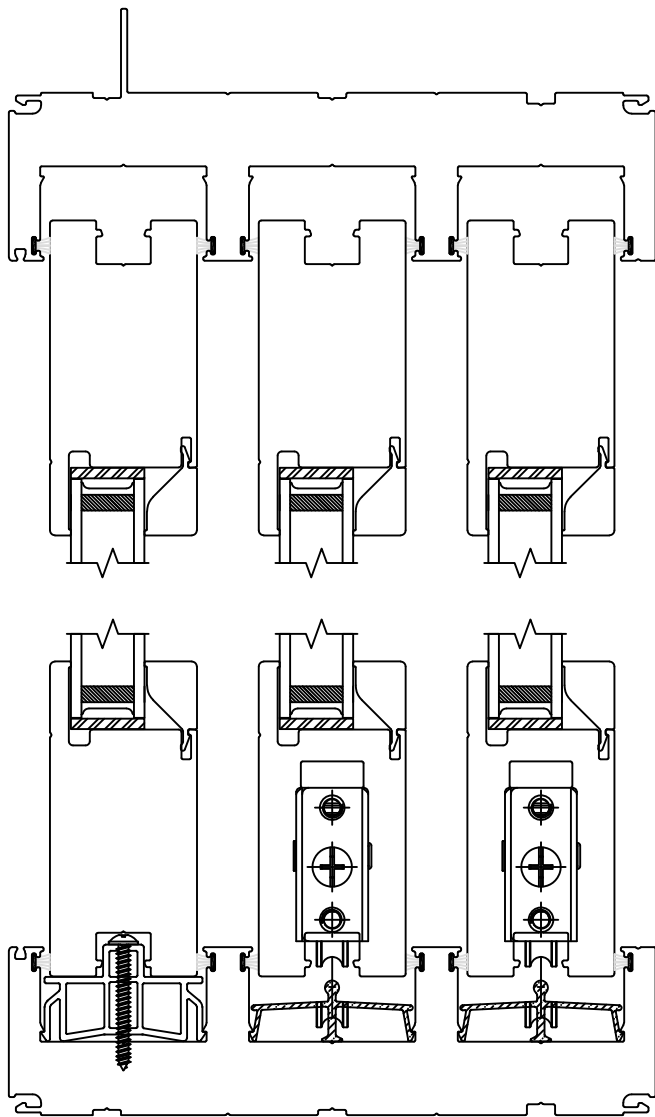

Notice: This document contains information proprietary to and is protected by copyright of Win-Dor Inc. and shall not be copied, disclosed to others, or used for any purpose other than that for which it is given, without the written permission of Win-Dor Inc.

WINDOR
www.windorsystems.com

450 Delta Ave
Brea, Ca 92821
(714) 385-1202

Project:

File name: 3750 Multi Slide Door - OXX Section Views - 1.375 inch Nail-fin

Date: 20180613

Notes:

Layout: Vertical Section View

Drawn by: J Johnson