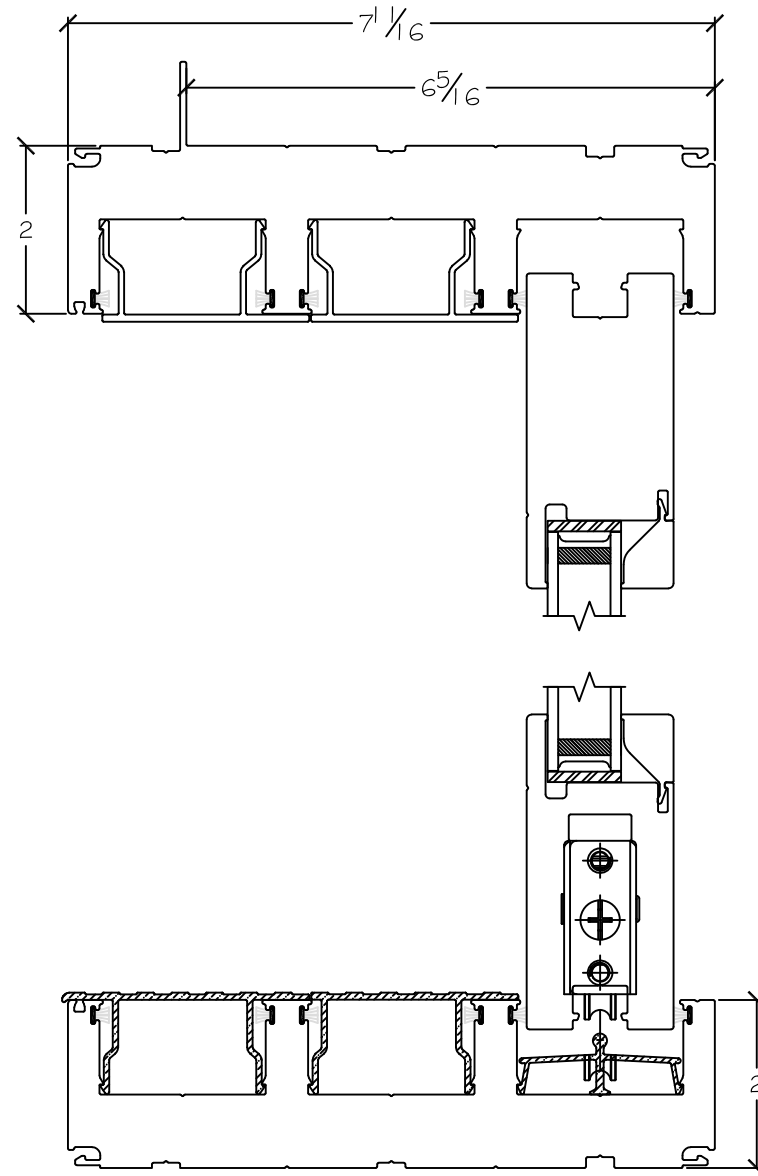

Notice: This document contains information proprietary to and is protected by copyright of Win-Dor Inc. and shall not be copied, disclosed to others, or used for any purpose other than that for which it is given, without the written permission of Win-Dor Inc.

WINDOR
www.windorsystems.com

450 Delta Ave
Brea, Ca 92821
(714) 385-1202

Project:

File name: 3750 Multi Slide Door - OXX Section Views - 1.375 inch Nail-fin

Date: 20180613

Notes:

Layout: Vertical Section View

Drawn by: J Johnson