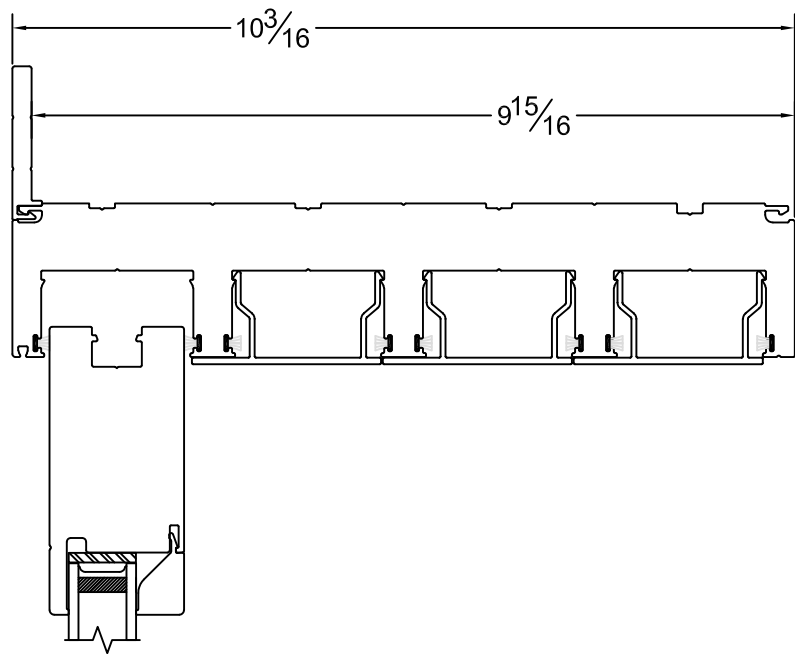

450 Delta Ave
Brea, Ca 92821
(714) 385-1202

| | | |
|----------|--|---------------------|
| Project: | File name: 3750 Multi Slide Door - 4 Track Direct Set - Stucco Fin | Date: 20200608 |
| Notes: | Layout: Horizontal Section View | Drawn by: J Johnson |

| | | |
|----------|--|---------------------|
| Project: | File name: 3750 Multi Slide Door - 4 Track Direct Set - Stucco Fin | Date: 20200608 |
| Notes: | Layout: Vertical Section View | Drawn by: J Johnson |