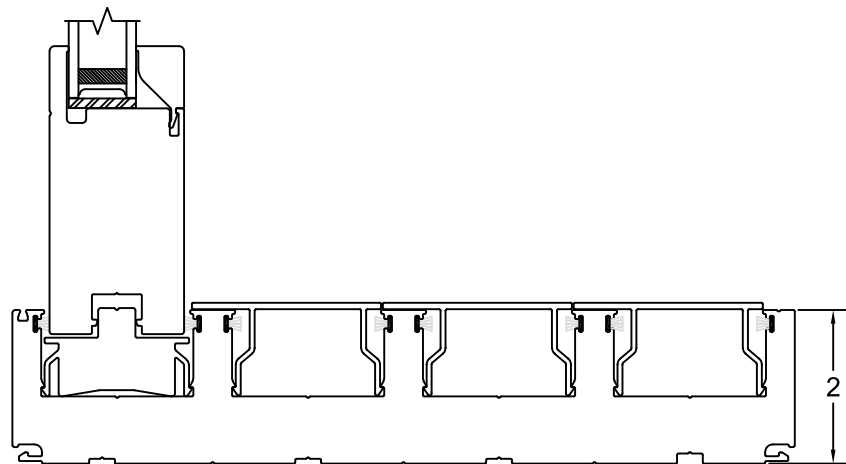

450 Delta Ave
Brea, Ca 92821
(714) 385-1202

| | | |
|----------|--|---------------------|
| Project: | File name: 3750 Multi Slide Door - 4 Track Direct Set - Stucco Fin | Date: 20200608 |
| Notes: | Layout: Horizontal Section View | Drawn by: J Johnson |

| | | |
|----------|--|---------------------|
| Project: | File name: 3750 Multi Slide Door - 4 Track Direct Set - Stucco Fin | Date: 20200608 |
| Notes: | Layout: Vertical Section View | Drawn by: J Johnson |