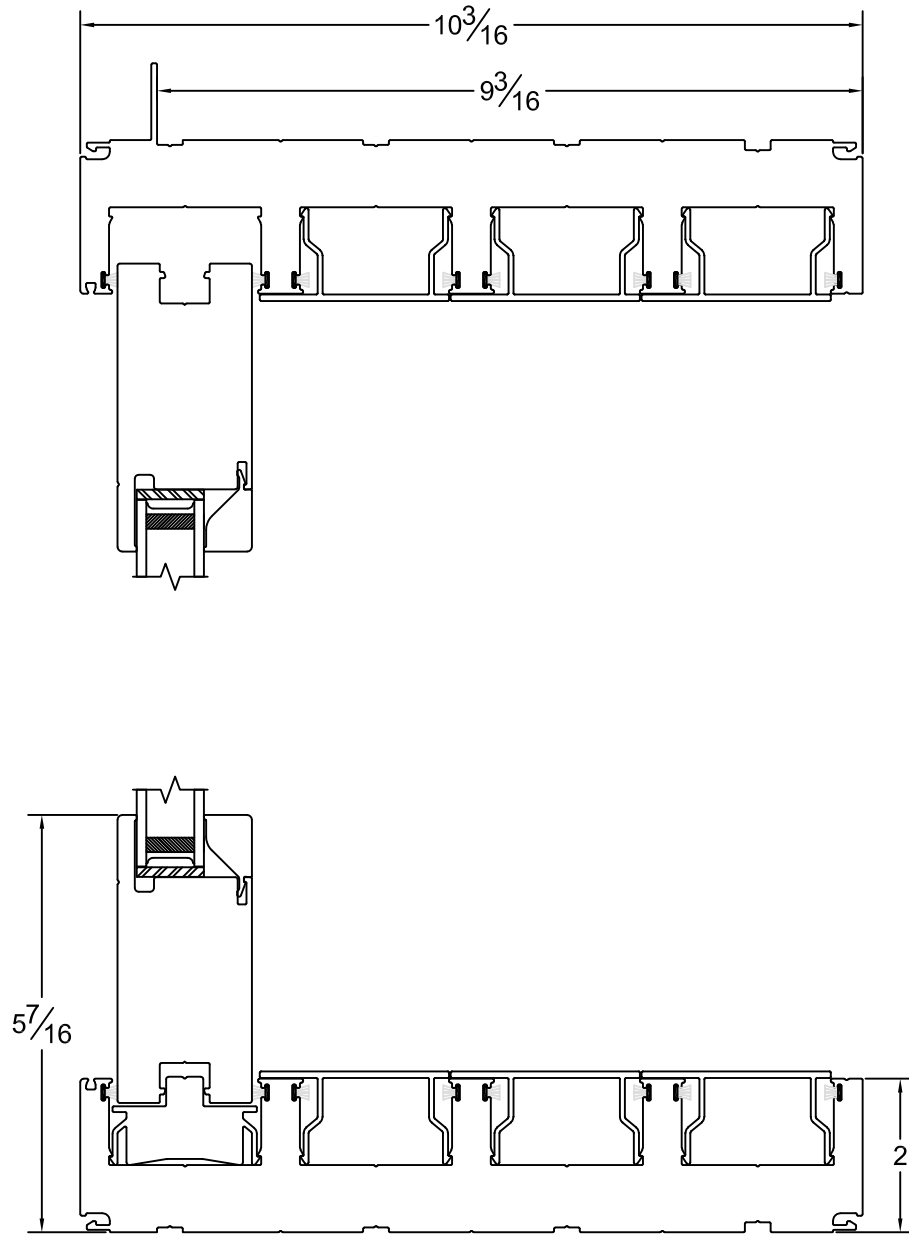

450 Delta Ave
Brea, Ca 92821
(714) 385-1202

Project:	File name: 3750 Multi Slide Door - 4 Track Direct Set - 1 Inch Nail-fin	Date: 20200604
Notes:	Layout: Horizontal Section View	Drawn by: J Johnson

450 Delta Ave
 Brea, Ca 92821
 (714) 385-1202

Project:	File name: 3750 Multi Slide Door - 4 Track Direct Set - 1 Inch Nail-fin	Date: 20200604
Notes:	Layout: Vertical Section View	Drawn by: J Johnson