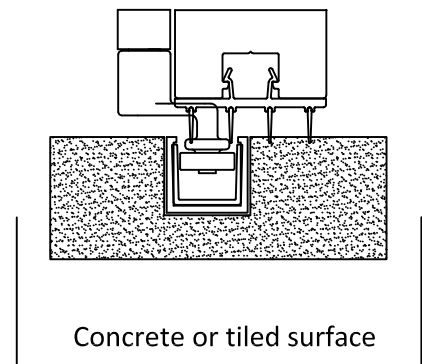

Flush Sill

Please note. While the ADA and Flush Sills are very attractive options, it is not intended for all applications. Low or flush sills are not able to withstand air and water intrusion like the weather resistant sills. Your projects exposure, elevation and overhang will determined how this sill performs. It is also important that you include a mop zone adjacent to these doors, when choosing this options.