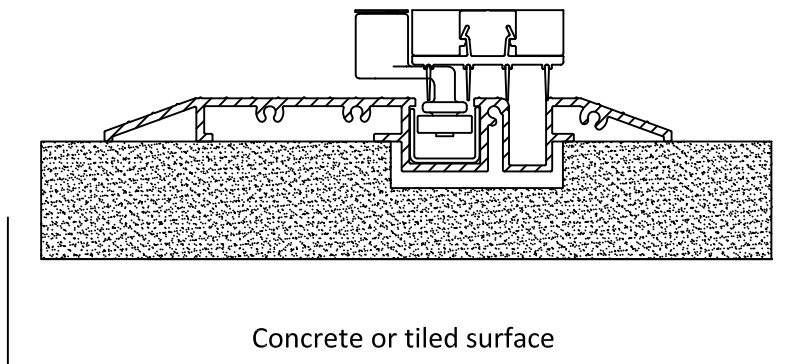

Folding Door Sill Options

Sill solutions for every need

WinDor's 3750 Folding Door comes standard with our weather resistant sill. Our product using this sill has received a performance rating of Light Commercial 30 using the AAMA-101 standard.

ADA Sill

Flush Sill

Please note. While the ADA and Flush Sills are very attractive options, it is not intended for all applications. Low or flush sills are not able to withstand air and water intrusion like the weather resistant sills. Your projects exposure, elevation and overhang will determined how this sill performs. It is also important that you include a mop zone adjacent to these doors, when choosing this options.