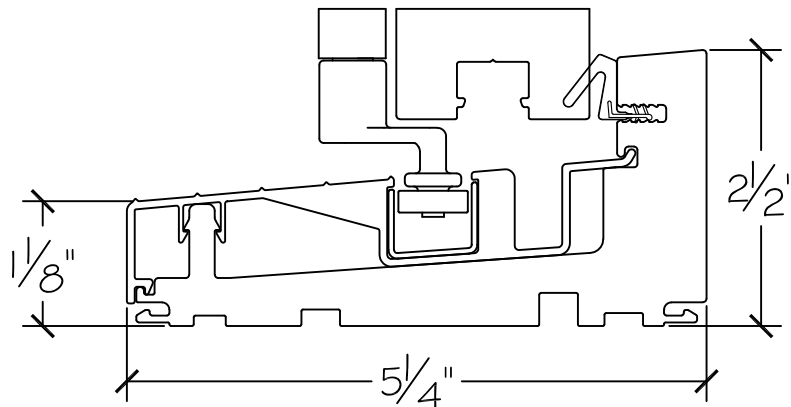

Folding Door Sill Options

Sill solutions for every need

WinDor's 3750 Folding Door comes standard with our weather resistant sill. Our product using this sill has received a performance rating of Light Commercial 30 using the AAMA-101 standard.