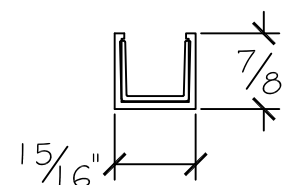

Flush Sill

Please note. While the ADA and Flush Sills are very attractive options, it is not intended for all applications. Low or flush sills are not able to withstand air and water intrusion like the weather resistant sills. Your projects exposure, elevation and overhang will determined how this sill performs. It is also important that you include a mop zone adjacent to these doors, when choosing this options.