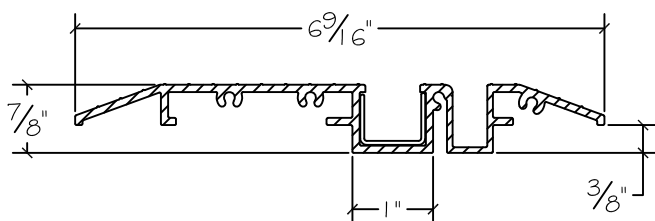

Folding Door Sill Options

Sill solutions for every need

WinDor's 3750 Folding Door comes standard with our weather resistant sill. Our product using this sill has received a performance rating of Light Commercial 30 using the AAMA-101 standard.

ADA and Flush Sill options

We also have two sill alternatives. The extruded ADA Sill will satisfy most requirements when used in a commercial applications. Our Flush Sill is for the custom install where esthetics are of the utmost importance. Windor's performance rating and test results do not apply for the ADA and flush sill.

ADA Sill

Flush Sill

Please note. While the ADA and Flush Sills are very attractive options, it is not intended for all applications. Low or flush sills are not able to withstand air and water intrusion like the weather resistant sills. Your projects exposure, elevation and overhang will determined how this sill performs. It is also important that you include a mop zone adjacent to these doors, when choosing this options.