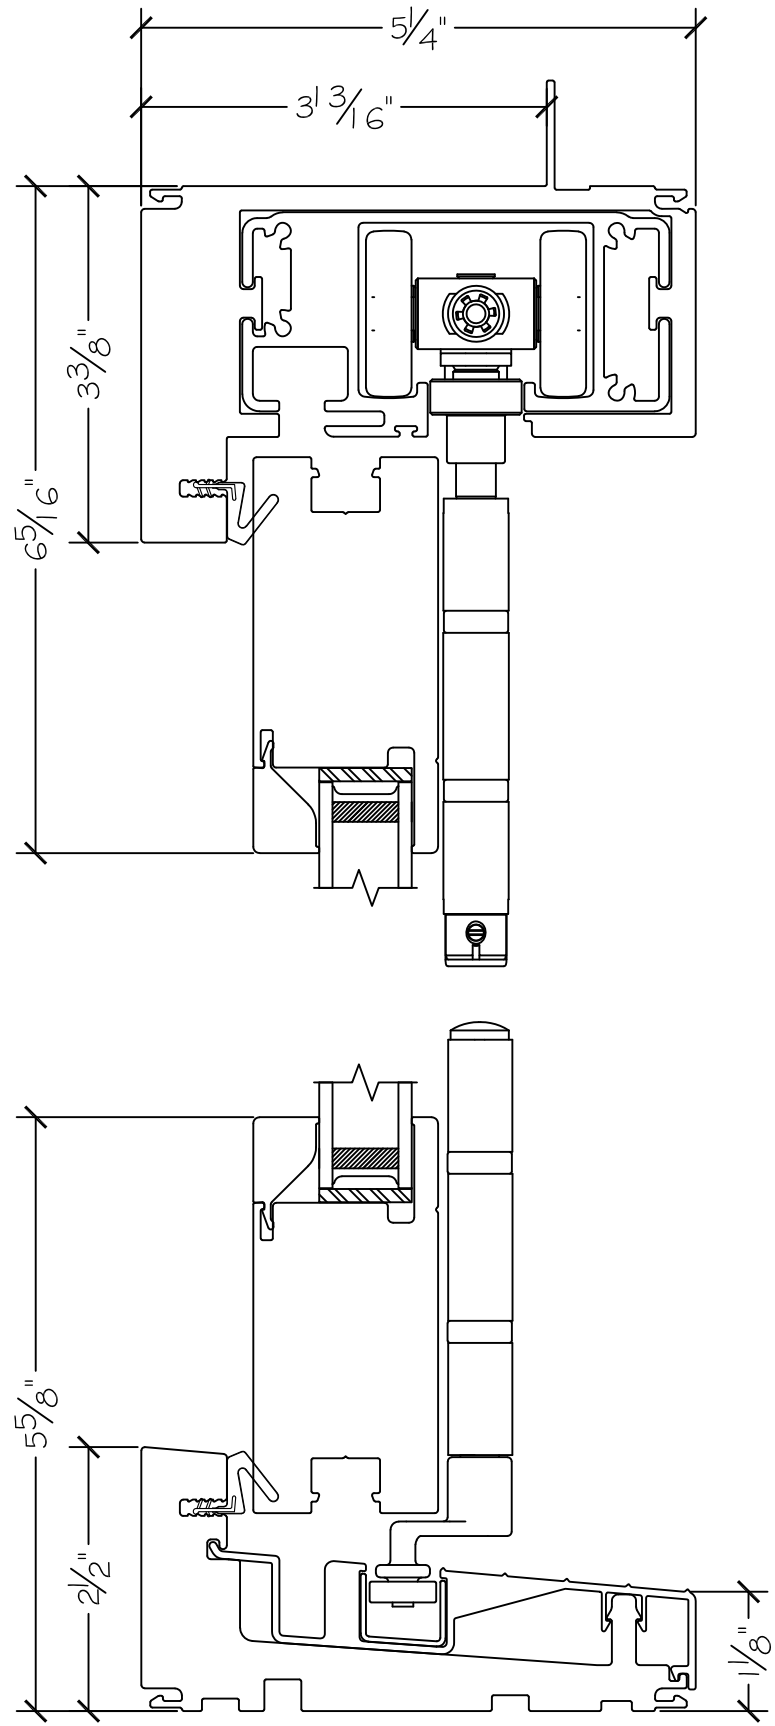

Project:  
Notes:

File name: 3750 Folding Door Section View - 8.0.8 - 1.375 inch Nail-fin  
Layout: 8.0.8 Horizontal Section View

Date: 20171213  
Drawn by: J Johnson

Notice: This document contains information proprietary to and is protected by copyright of Win-Dor Inc. and shall not be copied, disclosed to others, or used for any purpose other than that for which it is given, without the written permission of Win-Dor Inc.

450 Delta Ave  
Brea, Ca 92822  
(714) 385-1202

Project:

File name: 3750 Folding Door Section View - 8.0.8 - 1.375 inch Nail-fin

Date: 20171213

Notes:

Layout: 8.0.8 Vertical Section View

Drawn by: J Johnson