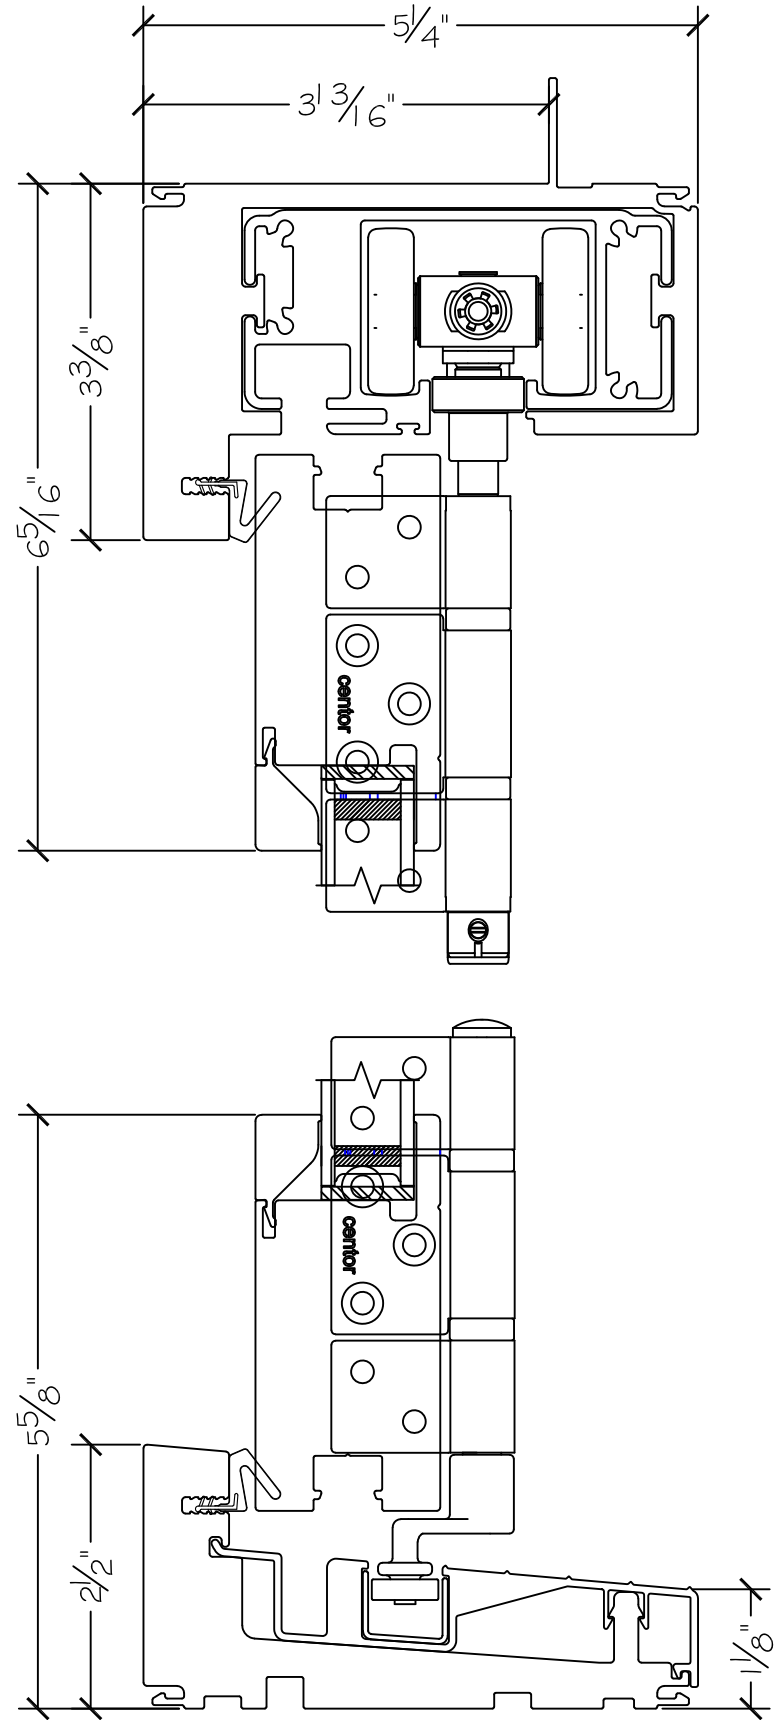

Project:
Notes:

File name: 3750 Folding Door - 8.3.5 Section View - 1.375 inch Nail-fin
Layout: 8.3.5 Horizontal Section View

Date: 20171206
Drawn by: J Johnson

Notice: This document contains information proprietary to and is protected by copyright of Win-Dor Inc. and shall not be copied, disclosed to others, or used for any purpose other than that for which it is given, without the written permission of Win-Dor Inc.

450 Delta Ave
Brea, Ca 92821
(714) 385-1202

Project:

File name: 3750 Folding Door - 8.3.5 Section View - 1.375 inch Nail-fin

Date: 20171206

Notes:

Layout: 8.3.5 Vertical Section View

Drawn by: J Johnson