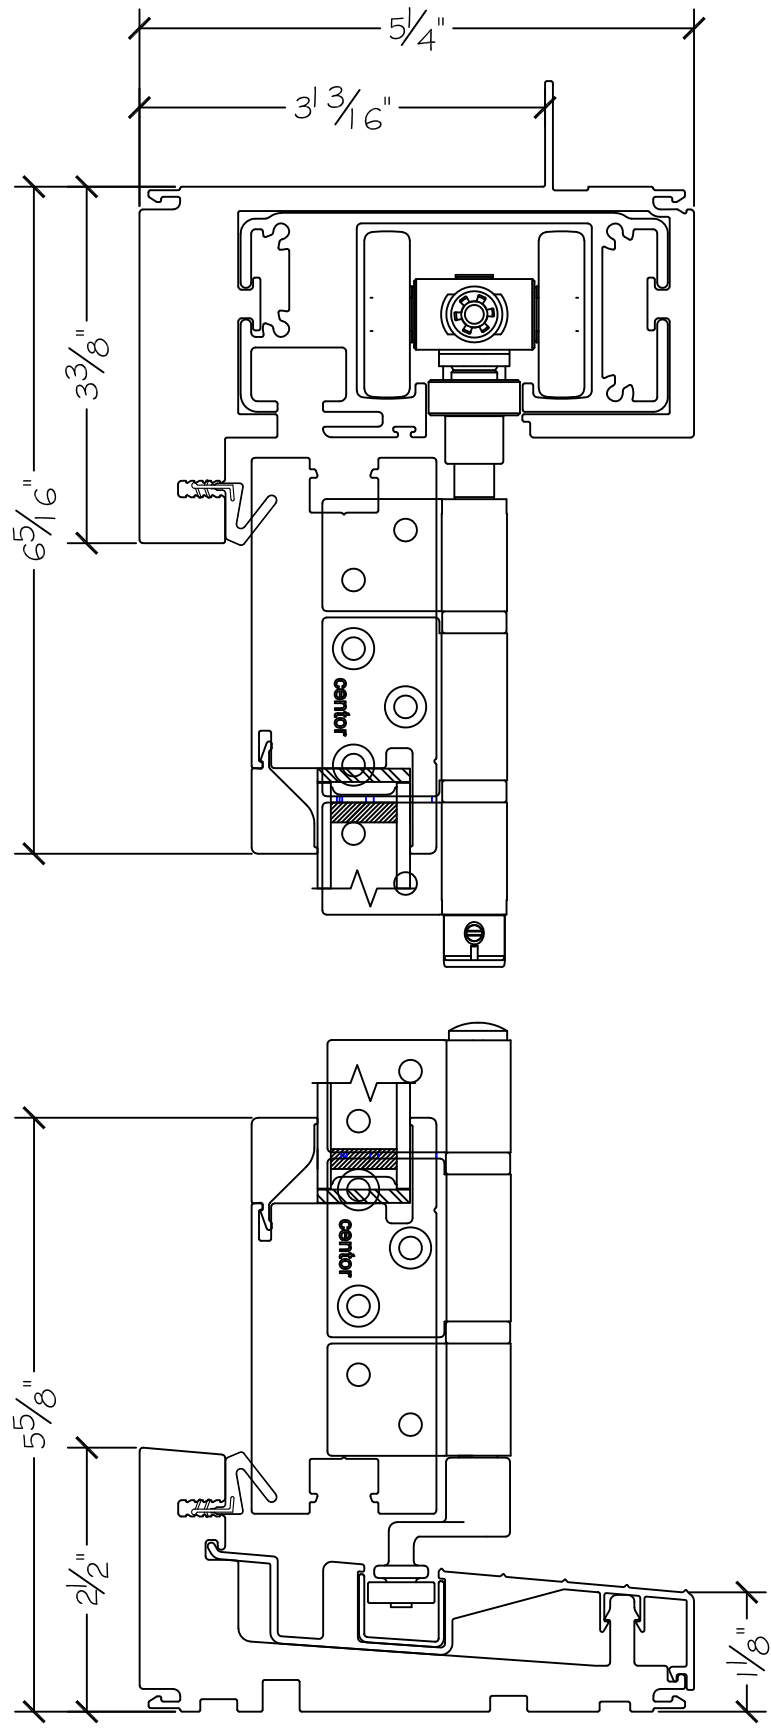

450 Delta Ave
 Brea, Ca 92821
 (714) 385-1202

| | | |
|----------|---|---------------------|
| Project: | File name: 3750 Folding Door - 8.1.7 Section View - 1.375 inch Nail-fin | Date: 20171206 |
| Notes: | Layout: 8.1.7 Horizontal Section View | Drawn by: J Johnson |

Project:

File name: 3750 Folding Door - 8.1.7 Section View - 1.375 inch Nail-fin

Date: 20171206

Notes:

Layout: 8.1.7 Vertical Section View

Drawn by: J Johnson