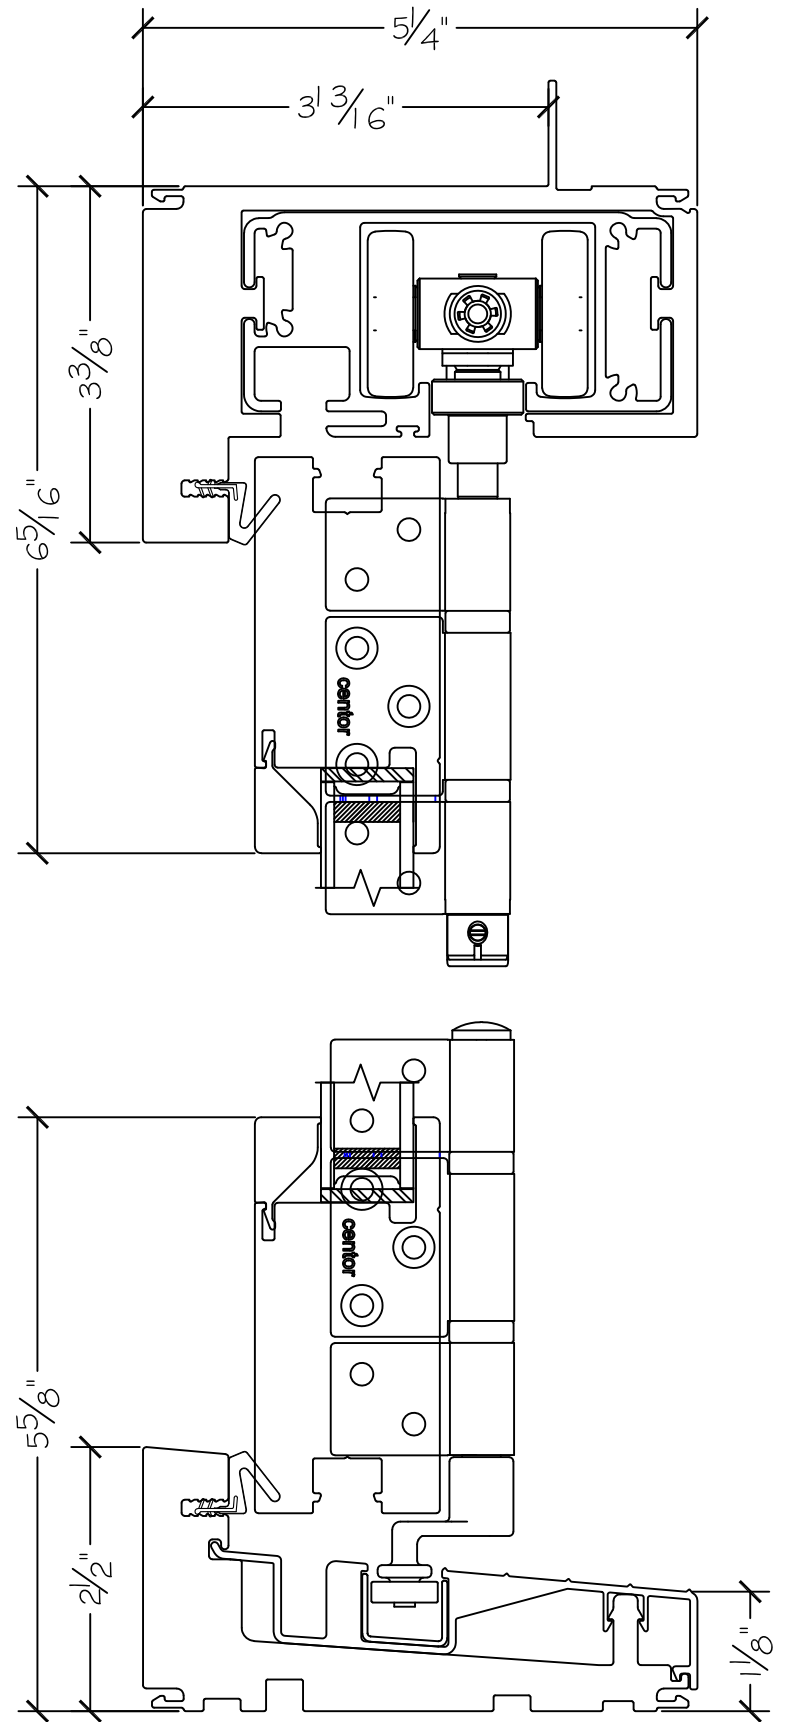

Project:
Notes:

File name: 3750 Folding Door - 7.7.0 Section View - 1.375 inch Nail-fin
Layout: 7.7.0 Horizontal Section View

Date: 20171206
Drawn by: J Johnson

Notice: This document contains information proprietary to and is protected by copyright of Win-Dor Inc. and shall not be copied, disclosed to others, or used for any purpose other than that for which it is given, without the written permission of Win-Dor Inc.

450 Delta Ave
Brea, Ca 92821
(714) 385-1202

Project:
Notes:

File name: 3750 Folding Door - 7.7.0 Section View - 1.375 inch Nail-fin
Layout: 7.7.0 Vertical Section View

Date: 20171206
Drawn by: J Johnson

Notice: This document contains information proprietary to and is protected by copyright of Win-Dor Inc. and shall not be copied, disclosed to others, or used for any purpose other than that for which it is given, without the written permission of Win-Dor Inc.