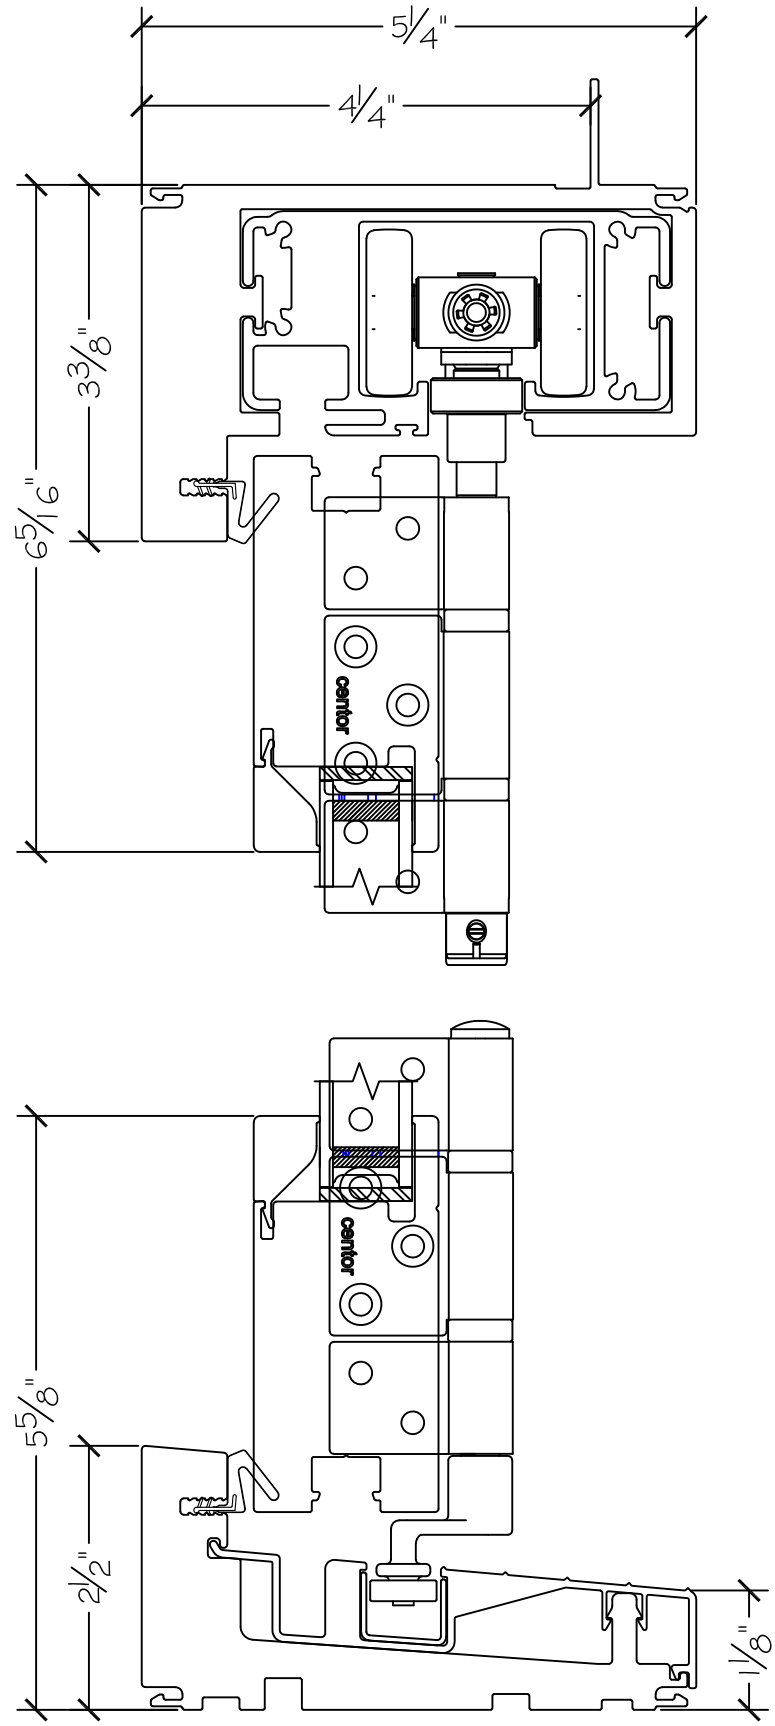

Project:

File name: 3750 Folding Door - 7.3.4 Section View - 1 inch Nail-fin

Date: 20171206

Notes:

Layout: 7.4.3 Horizontal Section View

Drawn by: J Johnson

Notice: This document contains information proprietary to and is protected by copyright of Win-Dor Inc. and shall not be copied, disclosed to others, or used for any purpose other than that for which it is given, without the written permission of Win-Dor Inc.

450 Delta Ave
 Brea, Ca 92821
 (714) 385-1202

Project:

File name: 3750 Folding Door - 7.3.4 Section View - 1 inch Nail-fin

Date: 20171206

Notes:

Layout: 7.4.3 Vertical Section View

Drawn by: J Johnson