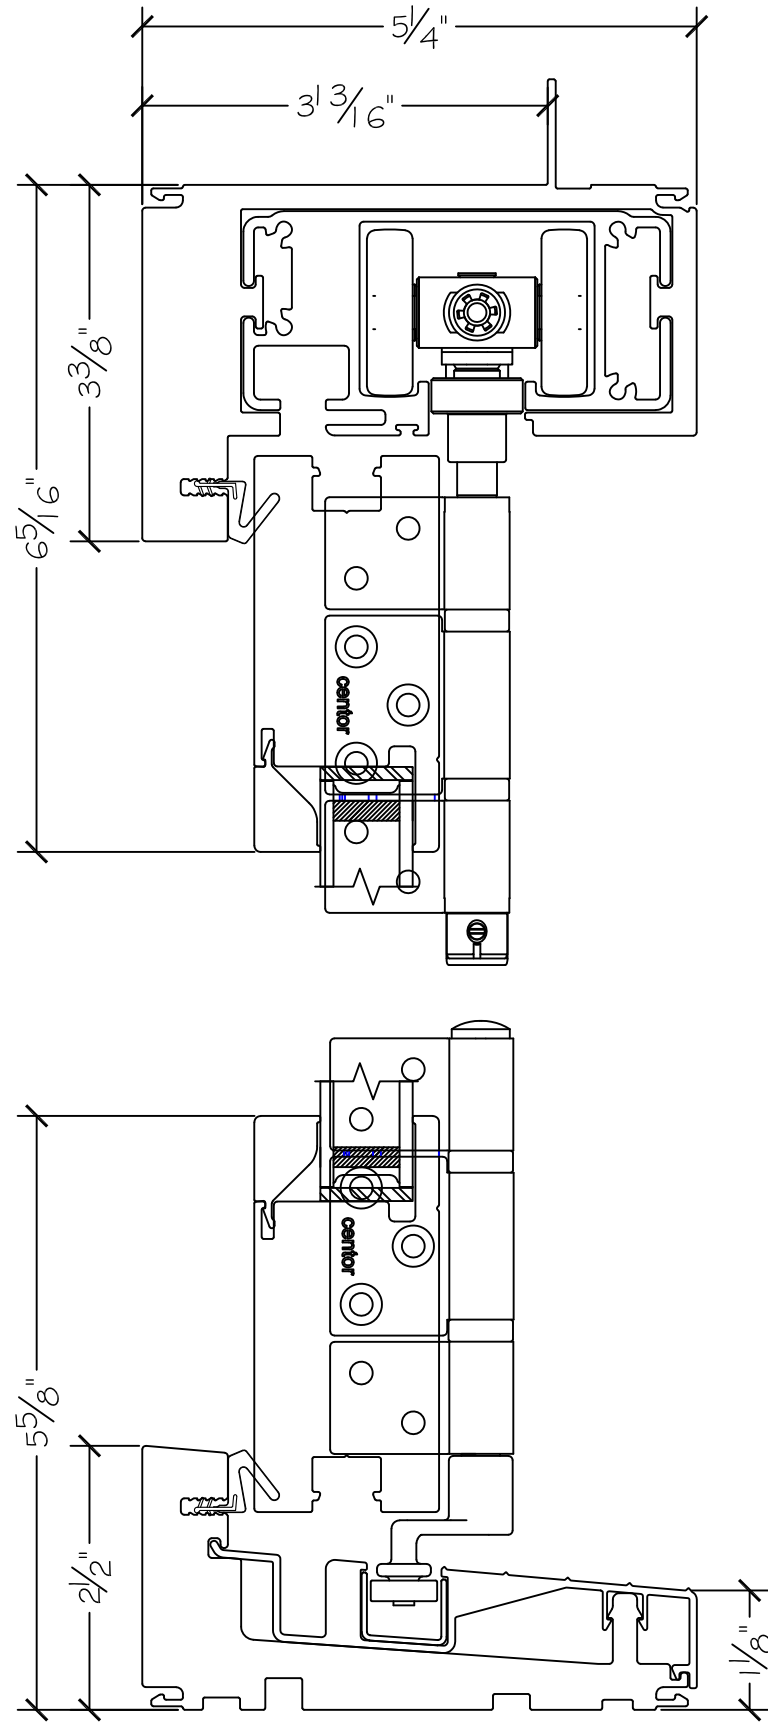

Project:

File name: 3750 Folding Door - 6.5.1 Section View - 1.375 inch Nail-fin

Date: 20171206

Notes:

Layout: 6.5.1 Horizontal Section View

Drawn by: J Johnson

Project:
Notes:

File name: 3750 Folding Door - 6.5.1 Section View - 1.375 inch Nail-fin
Layout: 6.5.1 Vertical Section View