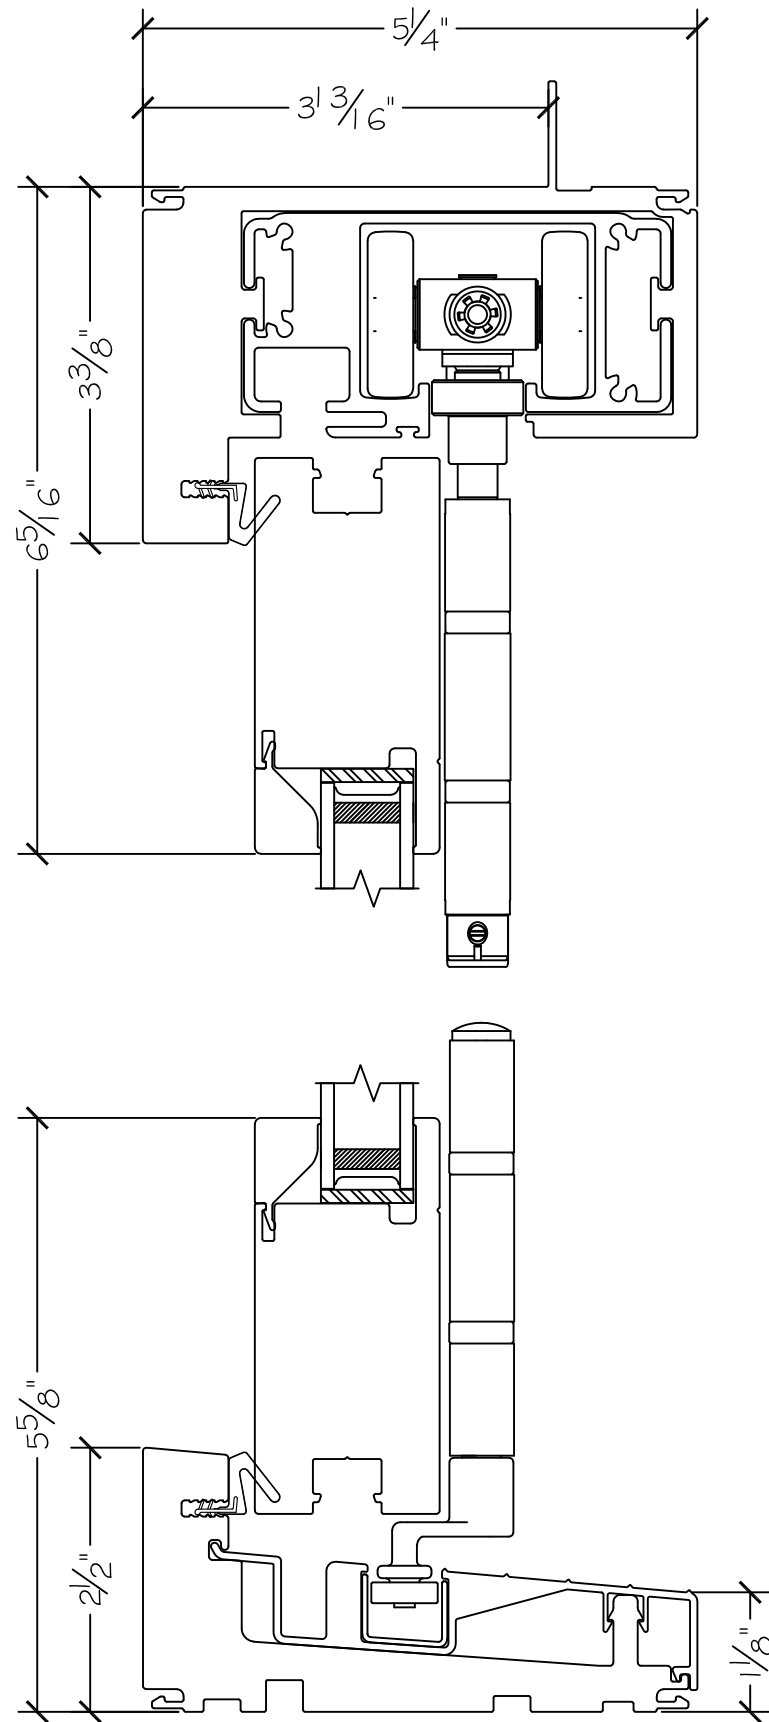

Project:

File name: 3750 Folding Door - 6.0.6 Section View - 1.375 inch Nail-fin

Date: 20171206

Notes:

Layout: 6.0.6 Horizontal Section View

Drawn by: J Johnson

Project:
Notes:

File name: 3750 Folding Door - 6.0.6 Section View - 1.375 inch Nail-fin
Layout: 6.0.6 Vertical Section View