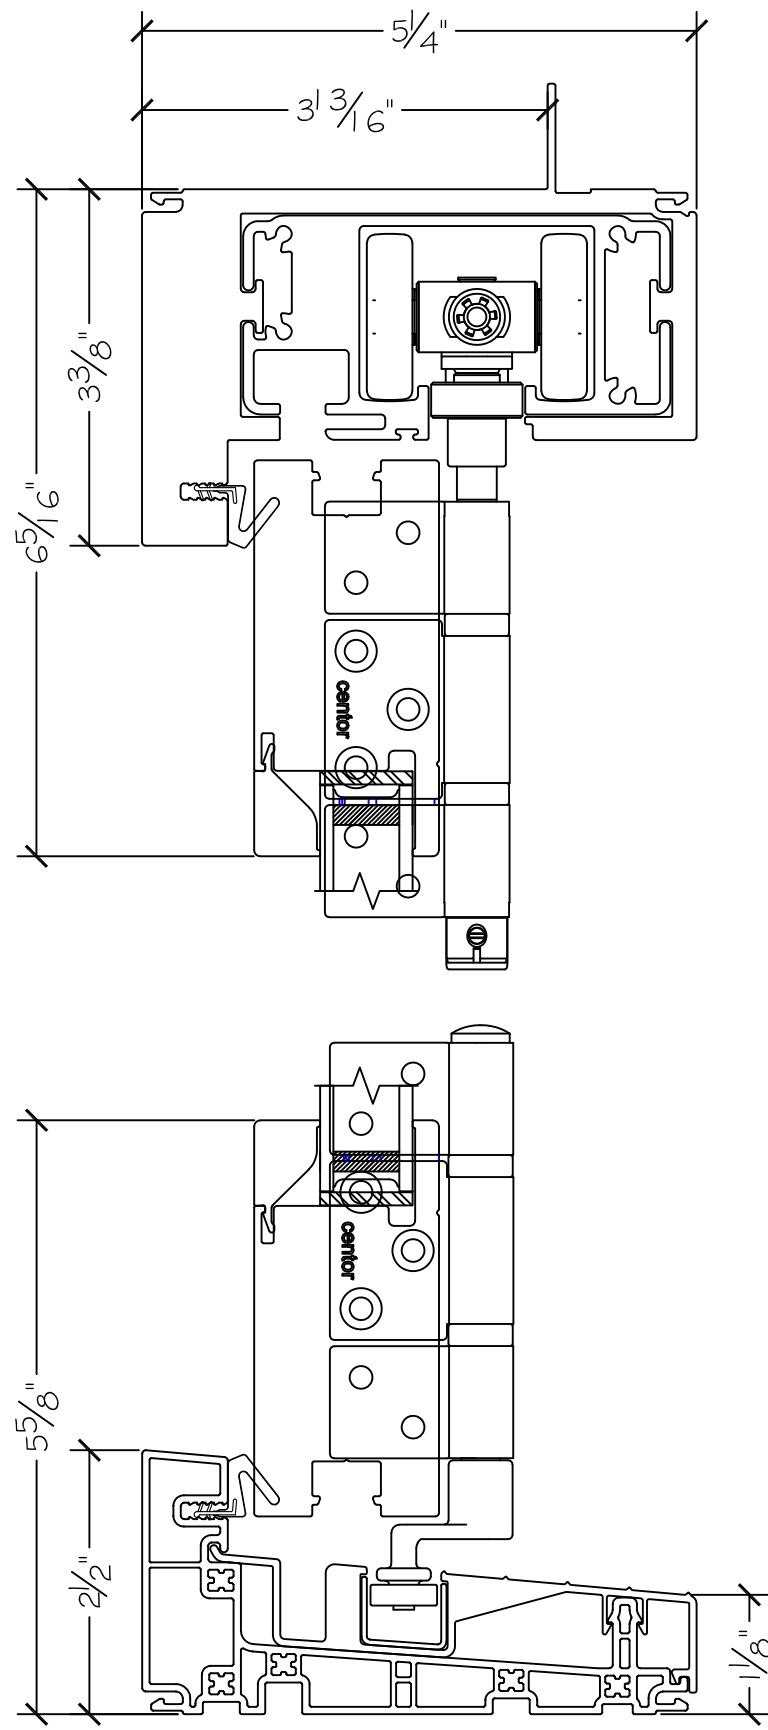

450 Delta Ave
 Brea, Ca 92821
 (714) 385-1202

Project:
 Notes:

File name: 3750 Folding Door - 5.2.3 Section View - 1.375 inch Nail-fin
 Layout: 5.2.3 Horizontal Section View

Date: 20171206
 Drawn by: J Johnson

Project:

File name: 3750 Folding Door - 5.2.3 Section View - 1.375 inch Nail-fin

Date: 20171206

Notes:

Layout: 5.2.3 Vertical Section View

Drawn by: J Johnson