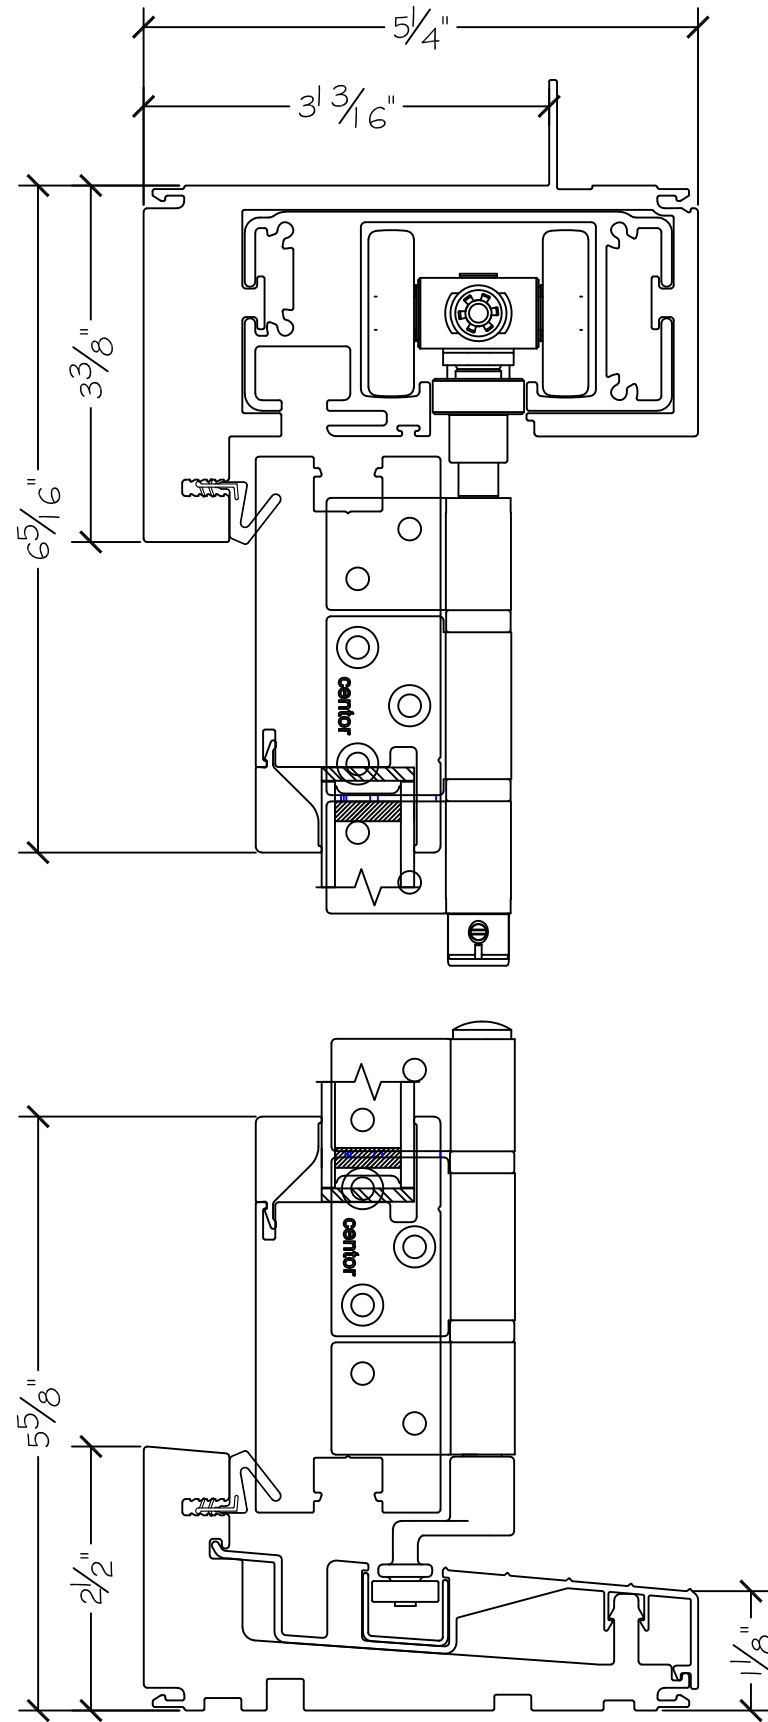

450 Delta Ave
 Brea, Ca 92821
 (714) 385-1202

Project:
 Notes:

File name: 3750 Folding Door - 5.1.4 Section View - 1.375 inch Nail-fin
 Layout: 5.1.4 Horizontal Section View

Date: 20171211
 Drawn by: J Johnson

Project:

File name: 3750 Folding Door - 5.1.4 Section View - 1.375 inch Nail-fin

Date: 20171211

Notes:

Layout: 5.1.4 Vertical Section View

Drawn by: J Johnson