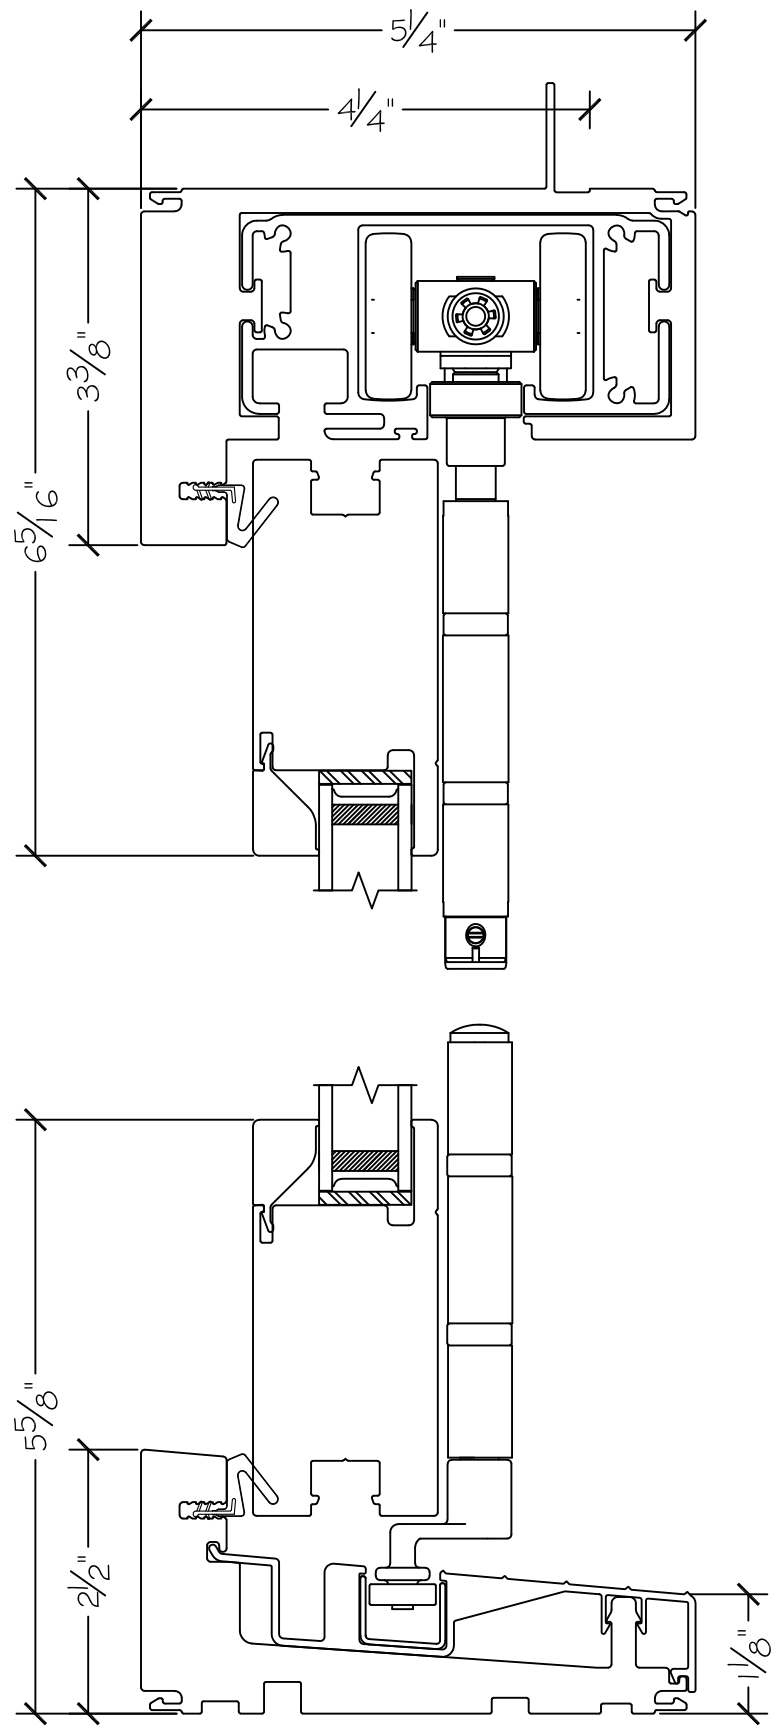

Project:
Notes:

File name: 3750 Folding Door - 4.4.0 Section View - 1.375 inch Nail-fin
Layout: 4.4.0 Horizontal Section View

Date: 20171206
Drawn by: J Johnson

Notice: This document contains information proprietary to and is protected by copyright of Win-Dor Inc. and shall not be copied, disclosed to others, or used for any purpose other than that for which it is given, without the written permission of Win-Dor Inc.

450 Delta Ave
Brea, Ca 92821
(714) 385-1202

Project:
Notes:

File name: 3750 Folding Door - 4.4.0 Section View - 1.375 inch Nail-fin
Layout: 4.4.0 Vertical Section View

Date: 20171206
Drawn by: J Johnson

Notice: This document contains information proprietary to and is protected by copyright of Win-Dor Inc. and shall not be copied, disclosed to others, or used for any purpose other than that for which it is given, without the written permission of Win-Dor Inc.