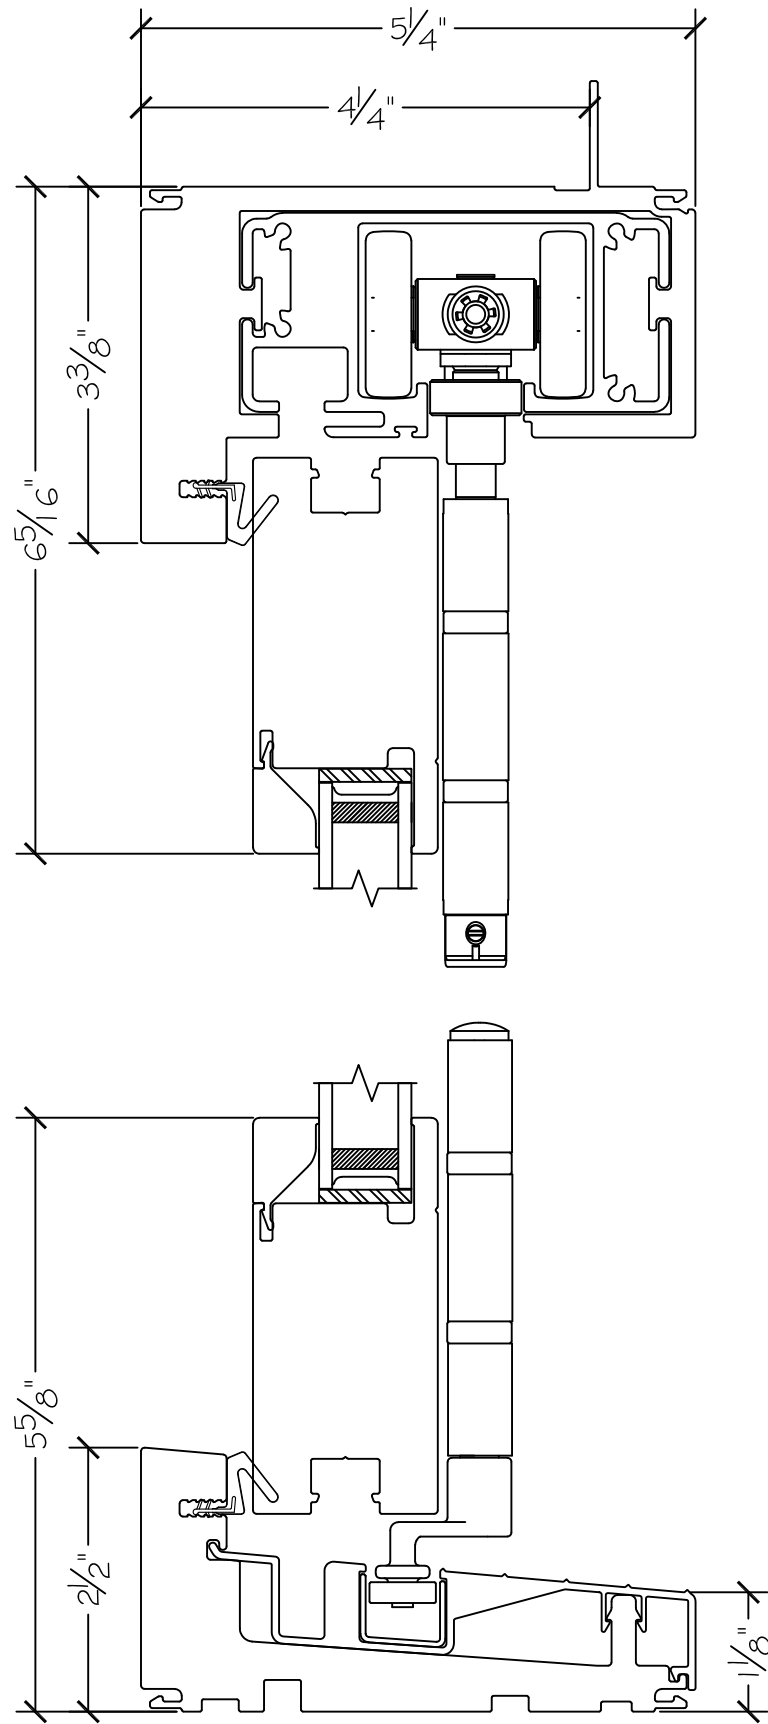

Project:

File name: 3750 Folding Door - 4.4.0 Section View - 1 inch Nail-fin

Date: 20171206

Notes:

Layout: 4.4.0 Horizontal Section View

Drawn by: J Johnson

Project:
Notes:

File name: 3750 Folding Door - 4.4.0 Section View - 1 inch Nail-fin
Layout: 4.4.0 Vertical Section View