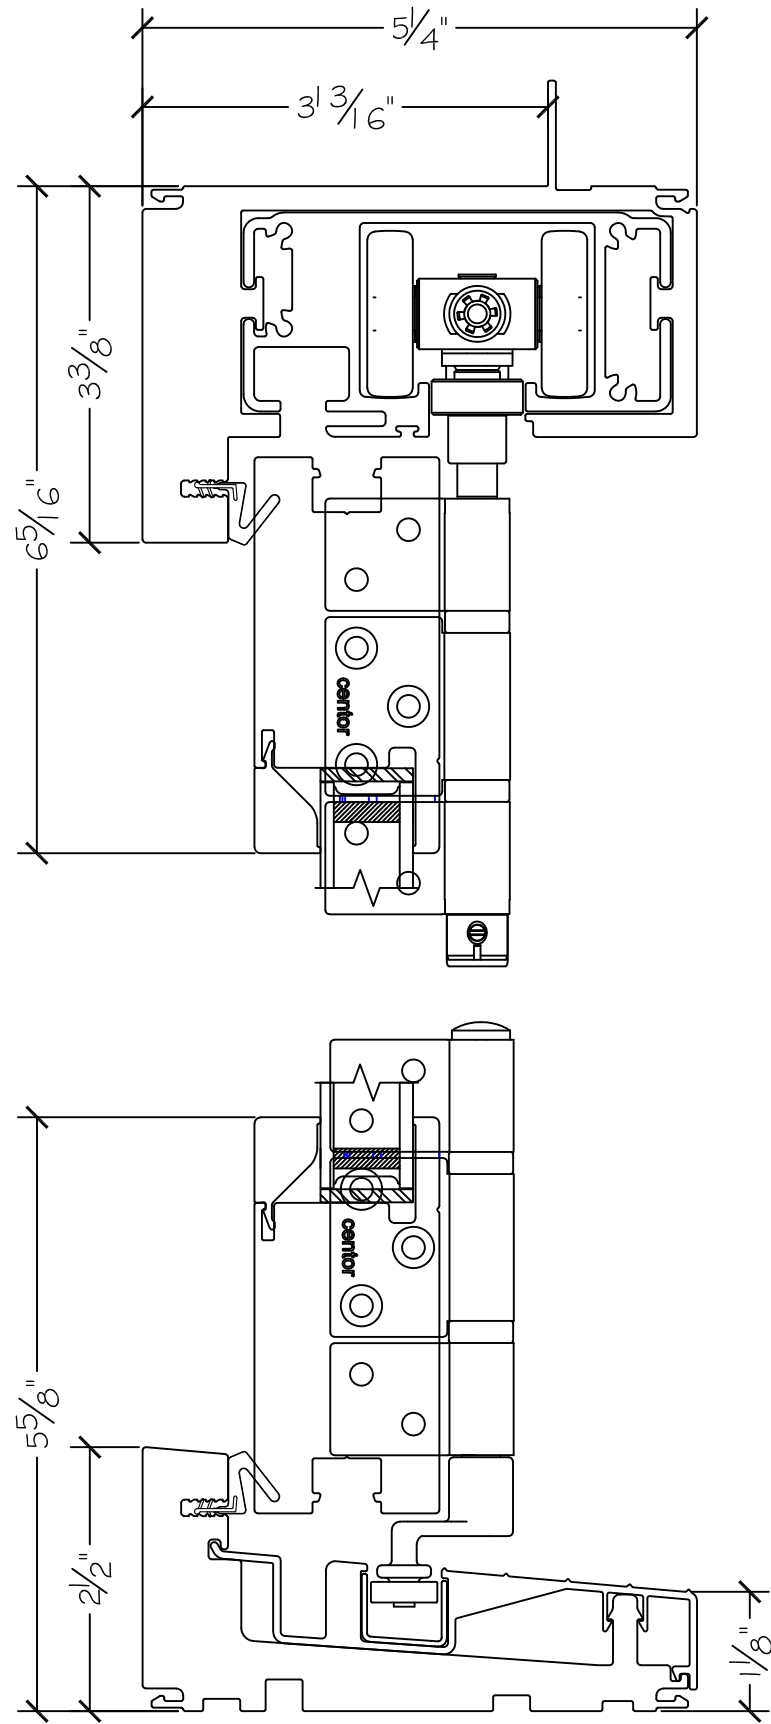

450 Delta Ave
Brea, Ca 92821
(714) 385-1202

Project:	File name: 3750 Folding Door - 4.3.1 Section View - 1.375 inch Nail-fin	Date: 20171206
Notes:	Layout: 4.3.1 Horizontal Section View	Drawn by: J Johnson

Project:
Notes:

File name: 3750 Folding Door - 4.3.1 Section View - 1.375 inch Nail-fin
Layout: 4.3.1 Vertical Section View

Date: 20171206
Drawn by: J Johnson

Notice: This document contains information proprietary to and is protected by copyright of Win-Dor Inc. and shall not be copied, disclosed to others, or used for any purpose other than that for which it is given, without the written permission of Win-Dor Inc.