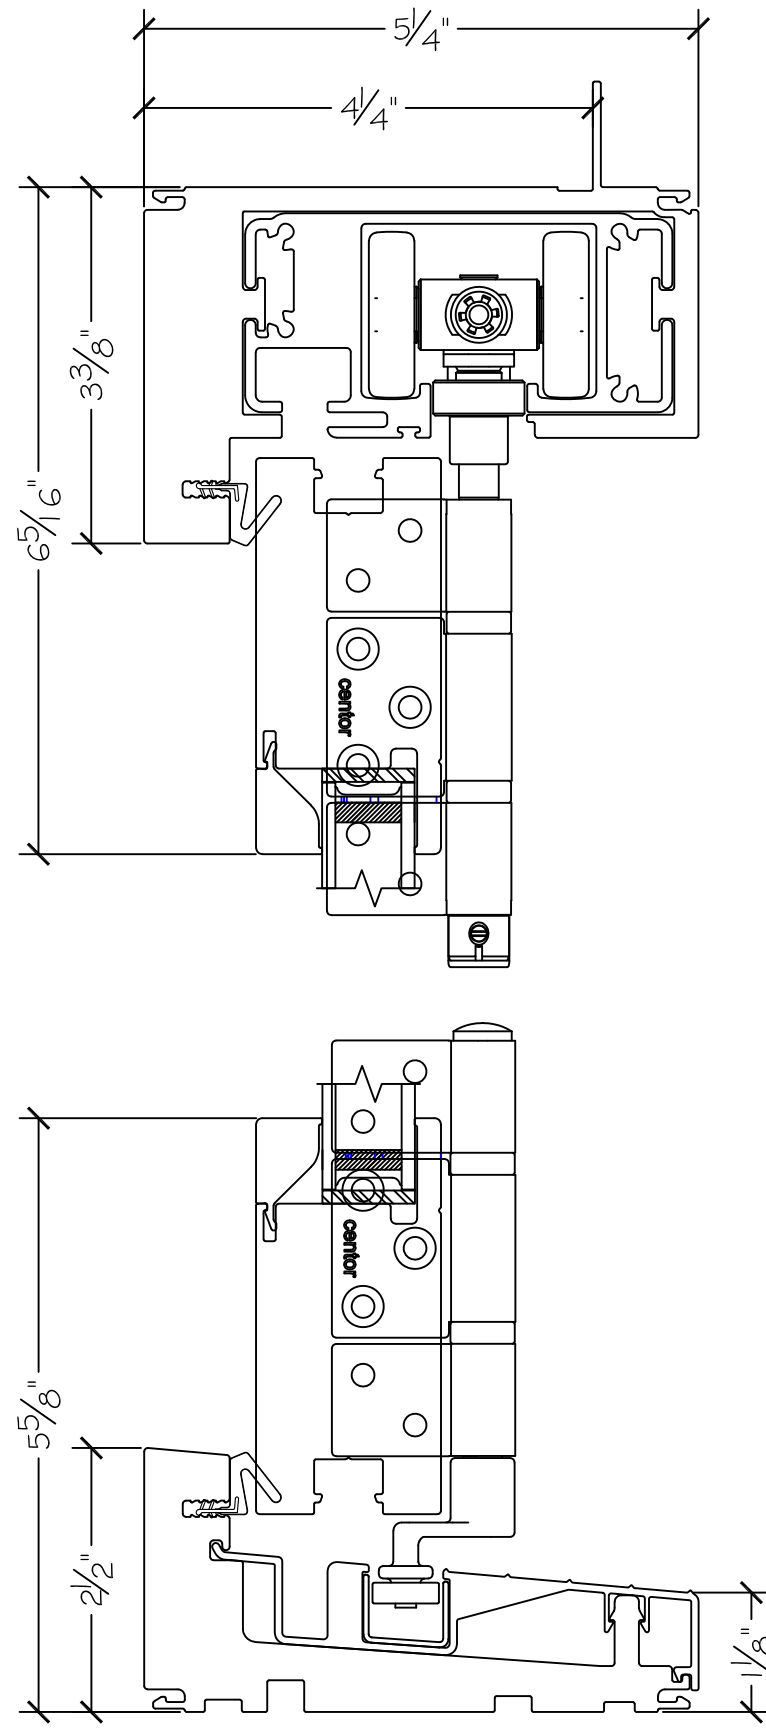

450 Delta Ave
Brea, Ca 92821
(714) 385-1202

Project:

File name: 3750 Folding Door - 4.2.2 Section View - 1 inch Nail-fin

Date: 20171206

Notes:

Layout: 4.2.2 Horizontal Section View

Drawn by: J Johnson

Project:

File name: 3750 Folding Door - 4.2.2 Section View - 1 inch Nail-fin

Date: 20171206

Notes:

Layout: 4.2.2 Vertical Section View

Drawn by: J Johnson