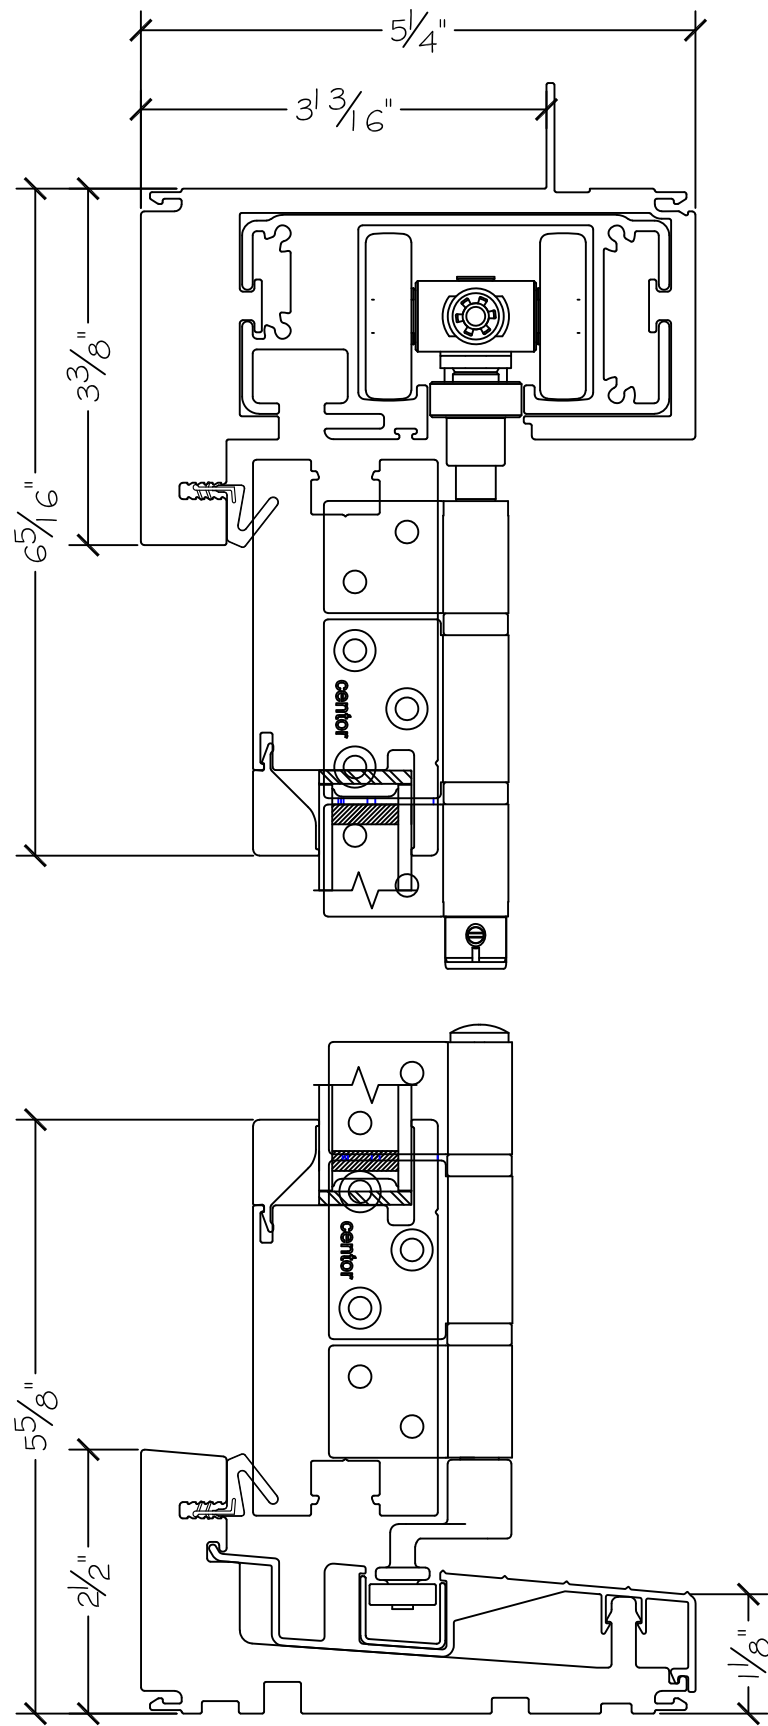

Project:  
Notes:

File name: 3750 Folding Door - 3.3.0 Section View - 1.375 inch Nail-fin  
Layout: 3.3.0 Horizontal Section View

Date: 20171206  
Drawn by: J Johnson

Notice: This document contains information proprietary to and is protected by copyright of Win-Dor Inc. and shall not be copied, disclosed to others, or used for any purpose other than that for which it is given, without the written permission of Win-Dor Inc.

**WINDOR**  
www.windorsystems.com

450 Delta Ave  
Brea, Ca 92821  
(714) 385-1202

Project:

File name: 3750 Folding Door - 3.3.0 Section View - 1.375 inch Nail-fin

Date: 20171206

Notes:

Layout: 3.3.0 Vertical Section View