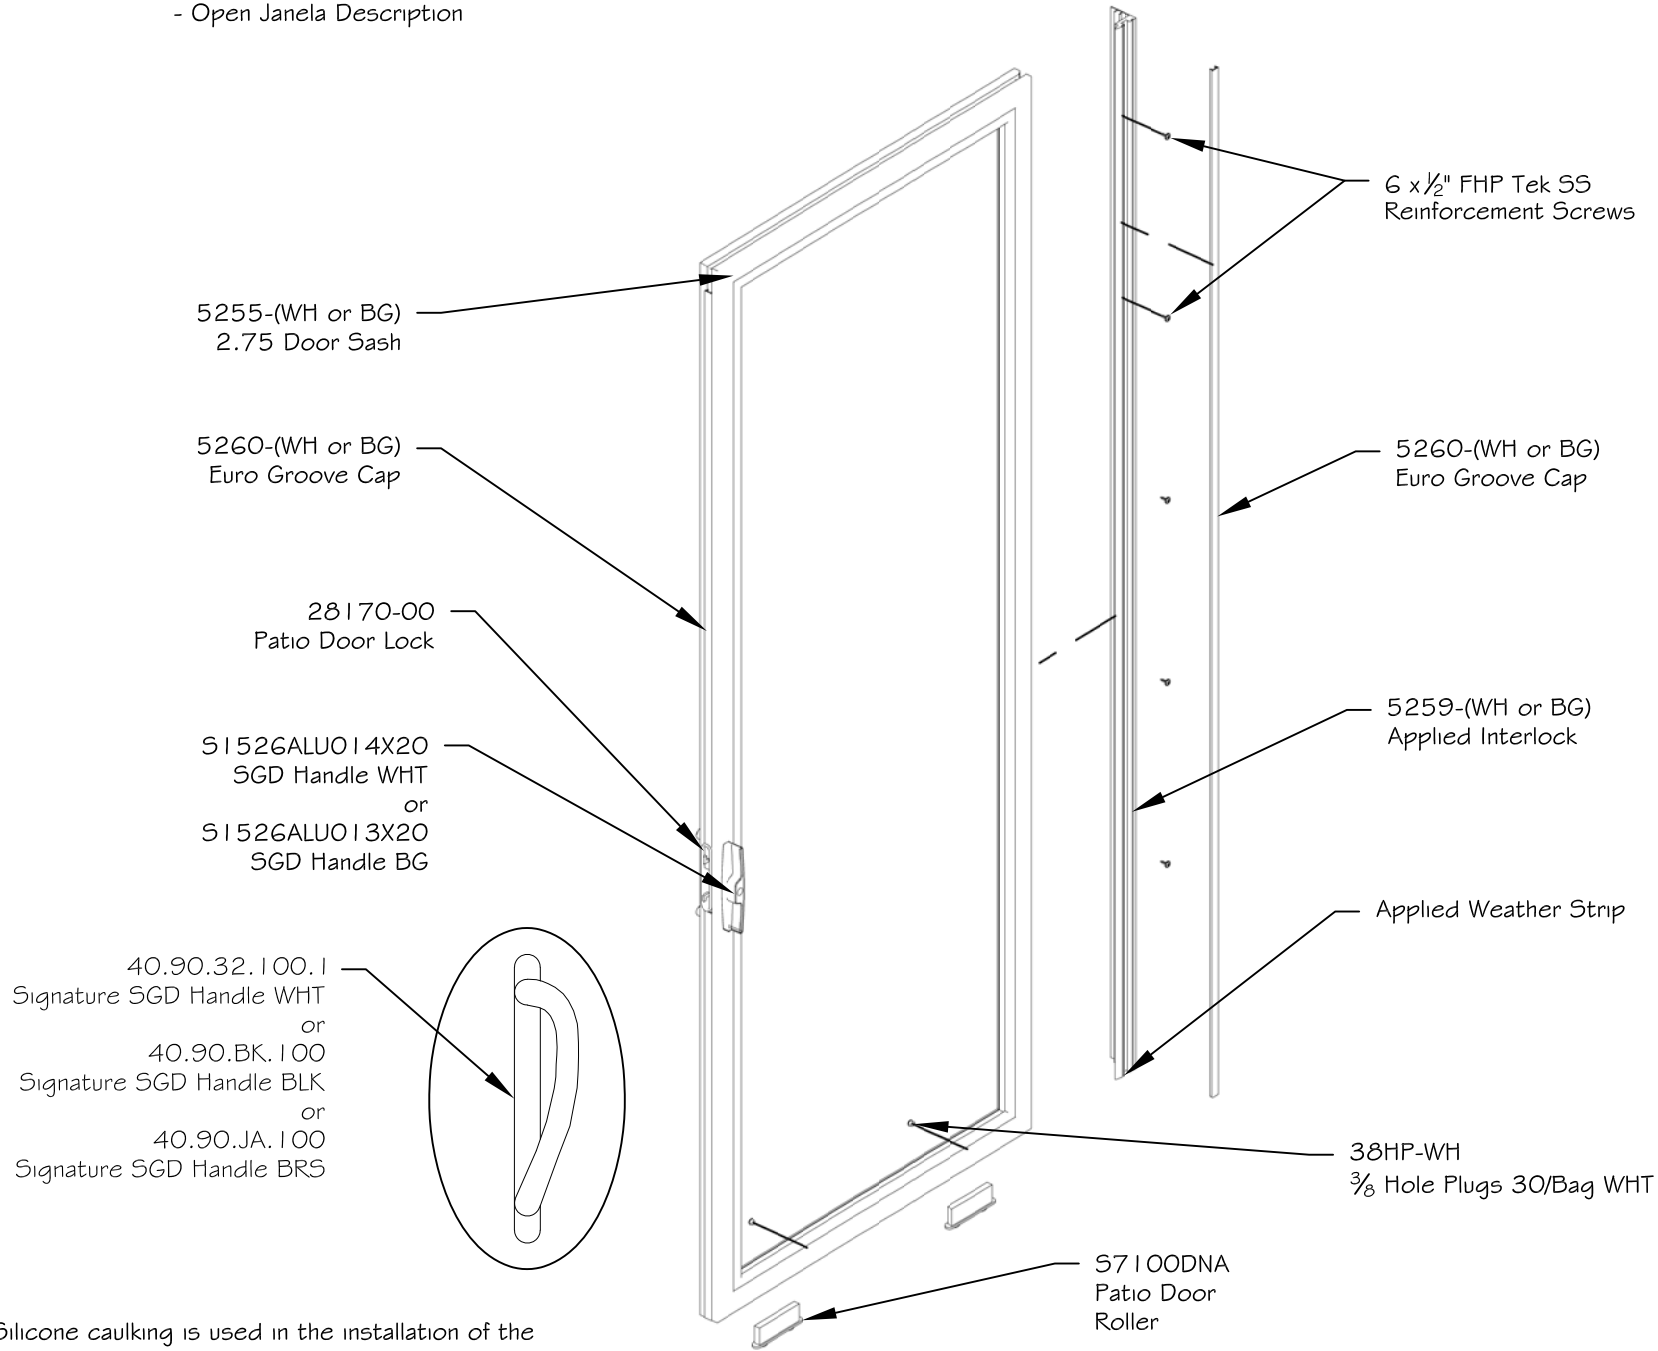

*Tags shown as: - Open Janela Stock Code
 - Open Janela Description

450 Delta Ave
 Brea, Ca 92821
 (714) 385-1202

Notice: This document contains information proprietary to and is protected by copyright of Win-Dor Inc. and shall not be copied, disclosed to others, or used for any purpose other than that for which it is given, without the written permission of Win-Dor Inc.

Project:	File name: Patio Door Frame Assembly	Date: 20181114
Notes:	Layout: Frame Parts List	Drawn by: J Johnson

*Tags shown as: - Open Janela Stock Code
 - Open Janela Description

*Silicone caulking is used in the installation of the applied interlock to the sash.

Project:	File name: 2750 - Exploded Interlock Assembly	Date: 20190212
Notes:	Layout: X Panel	Drawn by: J Johnson

5255-(WH or BG)
2.75 Door Sash
with
5256-WH
2.75 Door Sash w/Interlock

5257-(WH or BG)
0.875 Glazing Bead