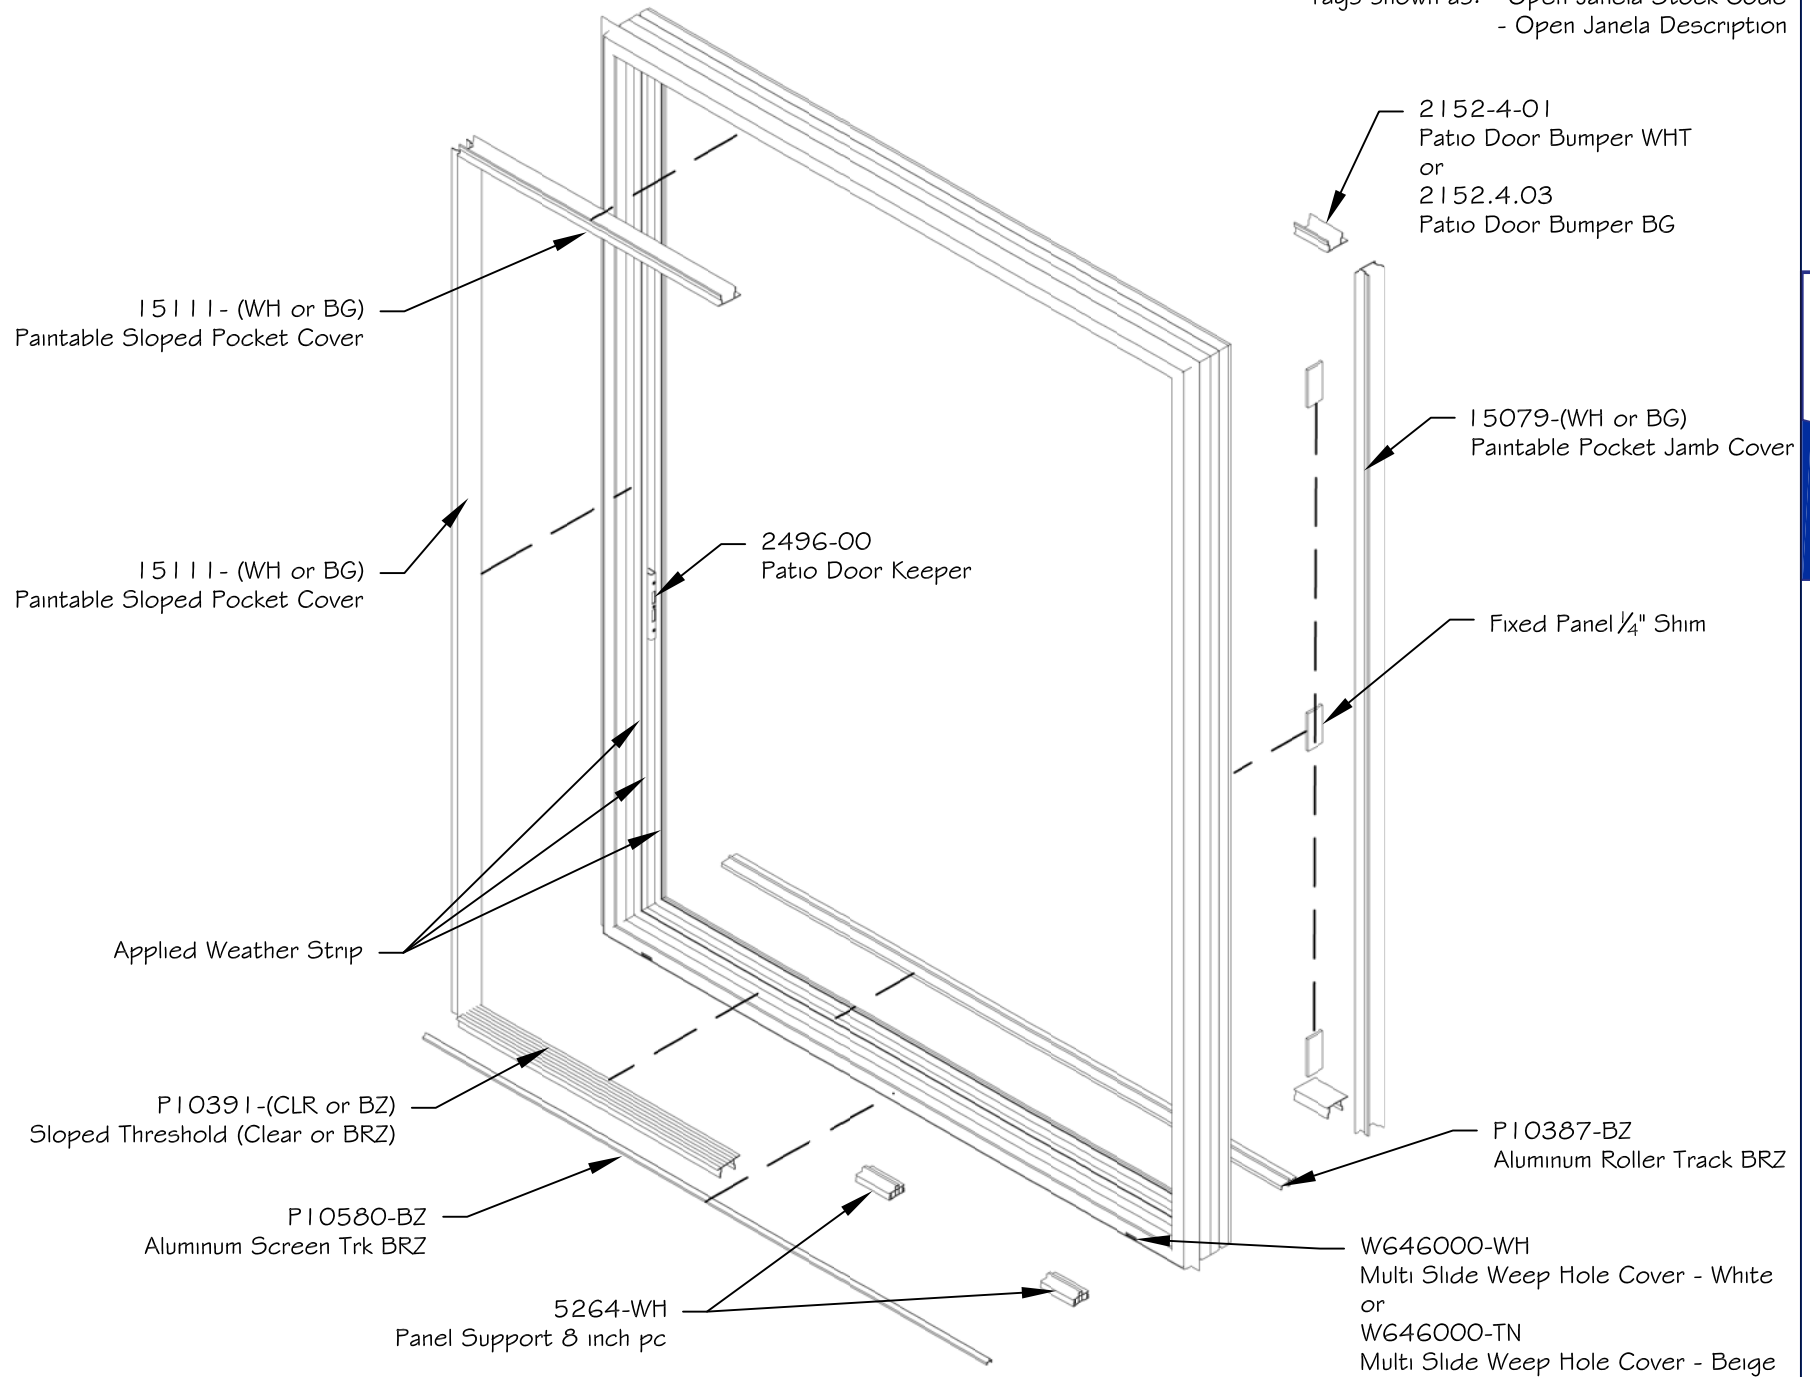

*Tags shown as: - Open Janela Stock Code
 - Open Janela Description

450 Delta Ave
 Brea, Ca 92821
 (714) 385-1202

Notice: This document contains information proprietary to and is protected by copyright of Win-Dor Inc. and shall not be copied, disclosed to others, or used for any purpose other than that for which it is given, without the written permission of Win-Dor Inc.

Project:	File name: Patio Door Frame Assembly	Date: 20181114
Notes:	Layout: Frame Parts List	Drawn by: J Johnson

*Tags shown as: - Open Janela Stock Code
 - Open Janela Description

*Silicone caulking is used in the installation of the applied interlock to the sash.

Project:	File name: 2750 - Exploded Interlock Assembly	Date: 20190212
Notes:	Layout: X Panel	Drawn by: J Johnson

5255-(WH or BG)
2.75 Door Sash
with
5256-WH
2.75 Door Sash w/Interlock

5257-(WH or BG)
0.875 Glazing Bead