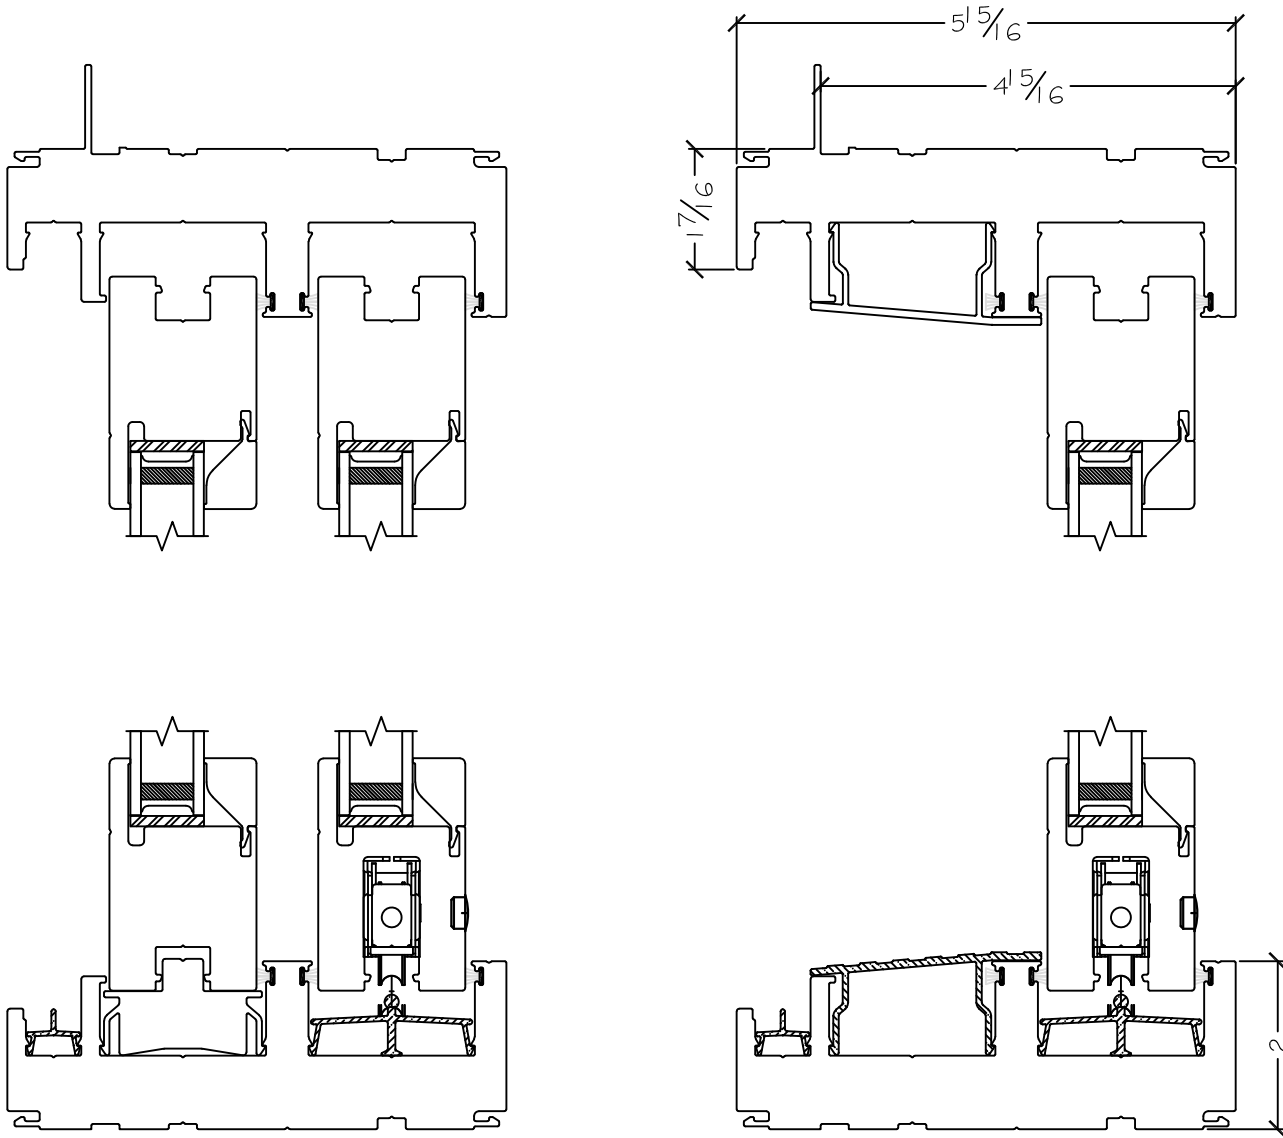

450 Delta Ave
Brea, Ca 92821
(714) 385-1202

Notice: This document contains information proprietary to and is protected by copyright of Win-Dor Inc. and shall not be copied, disclosed to others, or used for any purpose other than that for which it is given, without the written permission of Win-Dor Inc.

Project:	File name: 2750 Patio Door - XO Section Views - 1 inch Nail-fin_20180809	Date: 20180802
Notes:	Layout: Vertical Section View	Drawn by: J Johnson