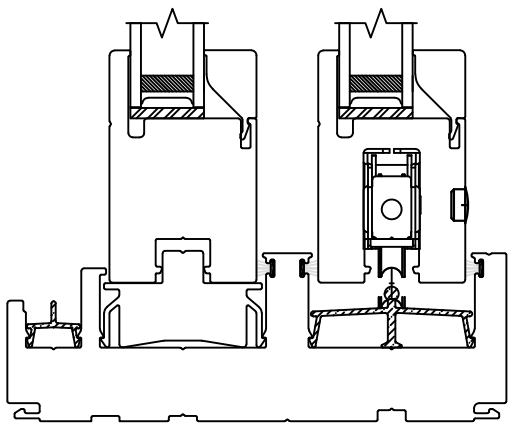

450 Delta Ave
Brea, Ca 92821
(714) 385-1202

Notice: This document contains information proprietary to and is protected by copyright of Win-Dor Inc. and shall not be copied, disclosed to others, or used for any purpose other than that for which it is given, without the written permission of Win-Dor Inc.

Project:	File name: 2750 Patio Door - Section Views - OX Stucco Fin	Date: 20190930
Notes:	Layout: Vertical Section View	Drawn by: J Johnson