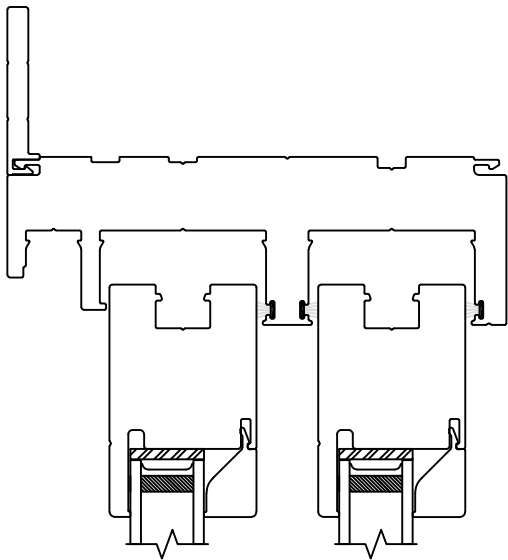

450 Delta Ave
Brea, Ca 92821
(714) 385-1202

Notice: This document contains information proprietary to and is protected by copyright of Win-Dor Inc. and shall not be copied, disclosed to others, or used for any purpose other than that for which it is given, without the written permission of Win-Dor Inc.

Project:	File name: 2750 Patio Door - Section Views - OX Stucco Fin	Date: 20190930
Notes:	Layout: Vertical Section View	Drawn by: J Johnson