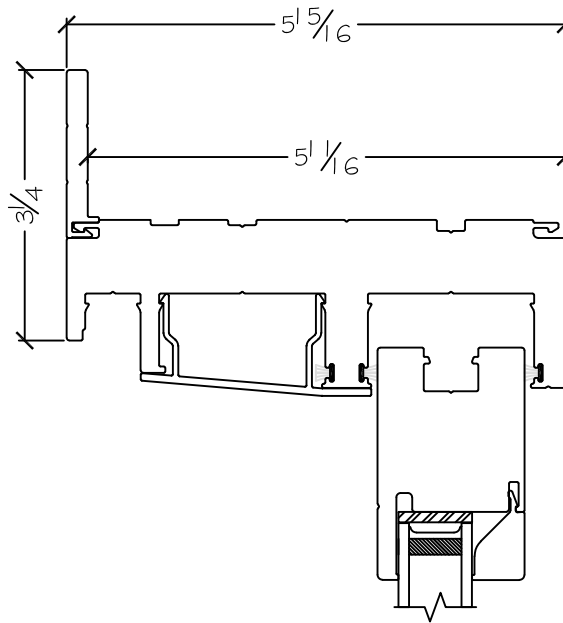

450 Delta Ave
Brea, Ca 92821
(714) 385-1202

Notice: This document contains information proprietary to and is protected by copyright of Win-Dor Inc. and shall not be copied, disclosed to others, or used for any purpose other than that for which it is given, without the written permission of Win-Dor Inc.

Project:	File name: 2750 Patio Door - Section Views - OX Stucco Fin	Date: 20190930
Notes:	Layout: Vertical Section View	Drawn by: J Johnson