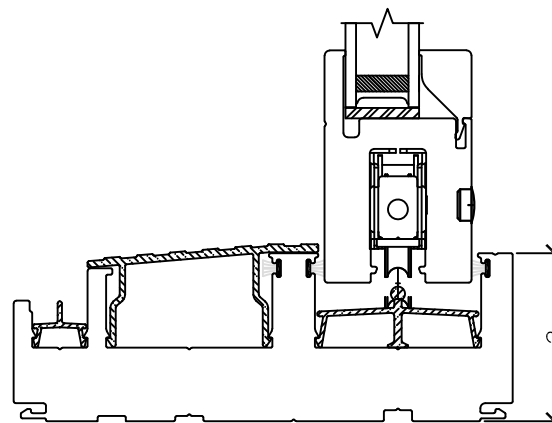

450 Delta Ave
Brea, Ca 92821
(714) 385-1202

Notice: This document contains information proprietary to and is protected by copyright of Win-Dor Inc. and shall not be copied, disclosed to others, or used for any purpose other than that for which it is given, without the written permission of Win-Dor Inc.

Project:	File name: 2750 Patio Door - Section Views - OX Stucco Fin	Date: 20190930
Notes:	Layout: Vertical Section View	Drawn by: J Johnson