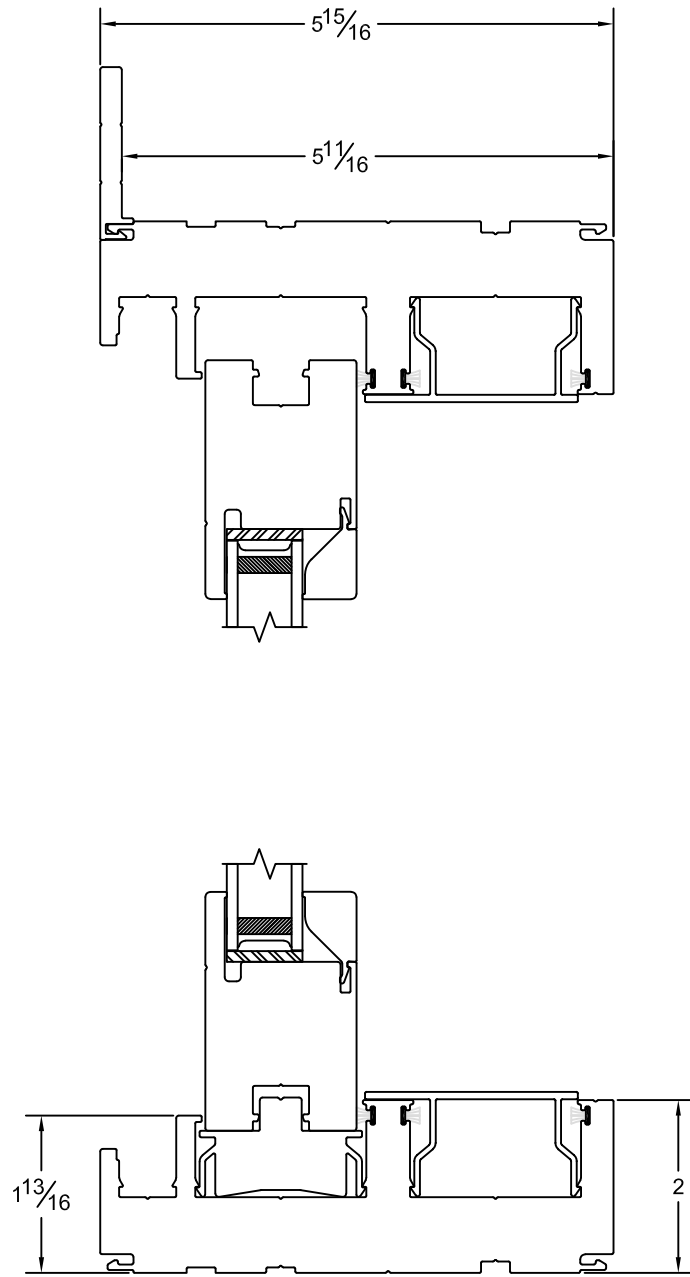

450 Delta Ave
 Brea, Ca 92821
 (714) 385-1202

Project:	File name: 2750 Patio Door - Direct Set - Stucco Fin	Date: 20200604
Notes:	Layout: Horizontal Section View	Drawn by: J Johnson

Notice: This document contains information proprietary to and is protected by copyright of Win-Dor Inc. and shall not be copied, disclosed to others, or used for any purpose other than that for which it is given, without the written permission of Win-Dor Inc.

450 Delta Ave
Brea, Ca 92821
(714) 385-1202

Project:	File name: 2750 Patio Door - Direct Set - Stucco Fin	Date: 20200604
Notes:	Layout: Vertical Section View	Drawn by: J Johnson