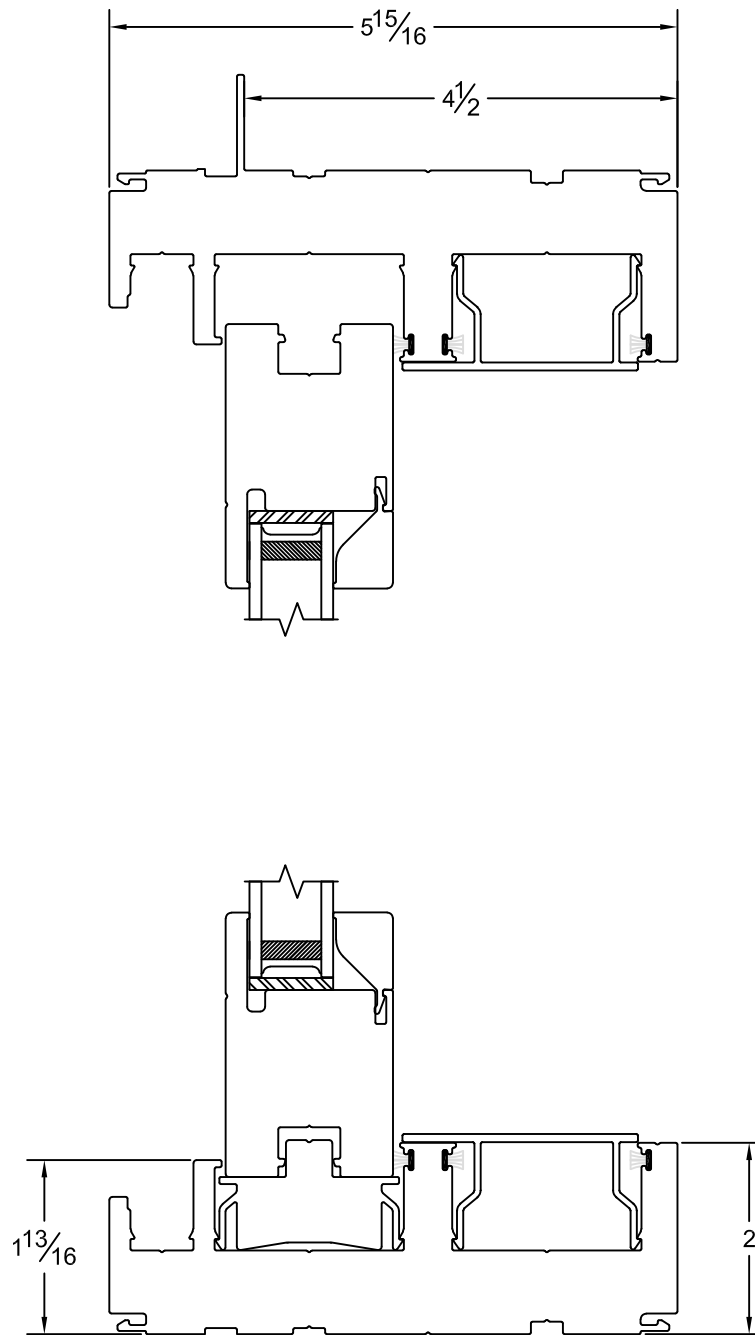

450 Delta Ave
 Brea, Ca 92821
 (714) 385-1202

Project:	File name: 2750 Patio Door - Direct Set - 1.375 Inch Nail-fin	Date: 20200604
Notes:	Layout: Horizontal Section View	Drawn by: J Johnson

450 Delta Ave
 Brea, Ca 92821
 (714) 385-1202

Project:	File name: 2750 Patio Door - Direct Set - 1.375 Inch Nail-fin	Date: 20200604
Notes:	Layout: Vertical Section View	Drawn by: J Johnson