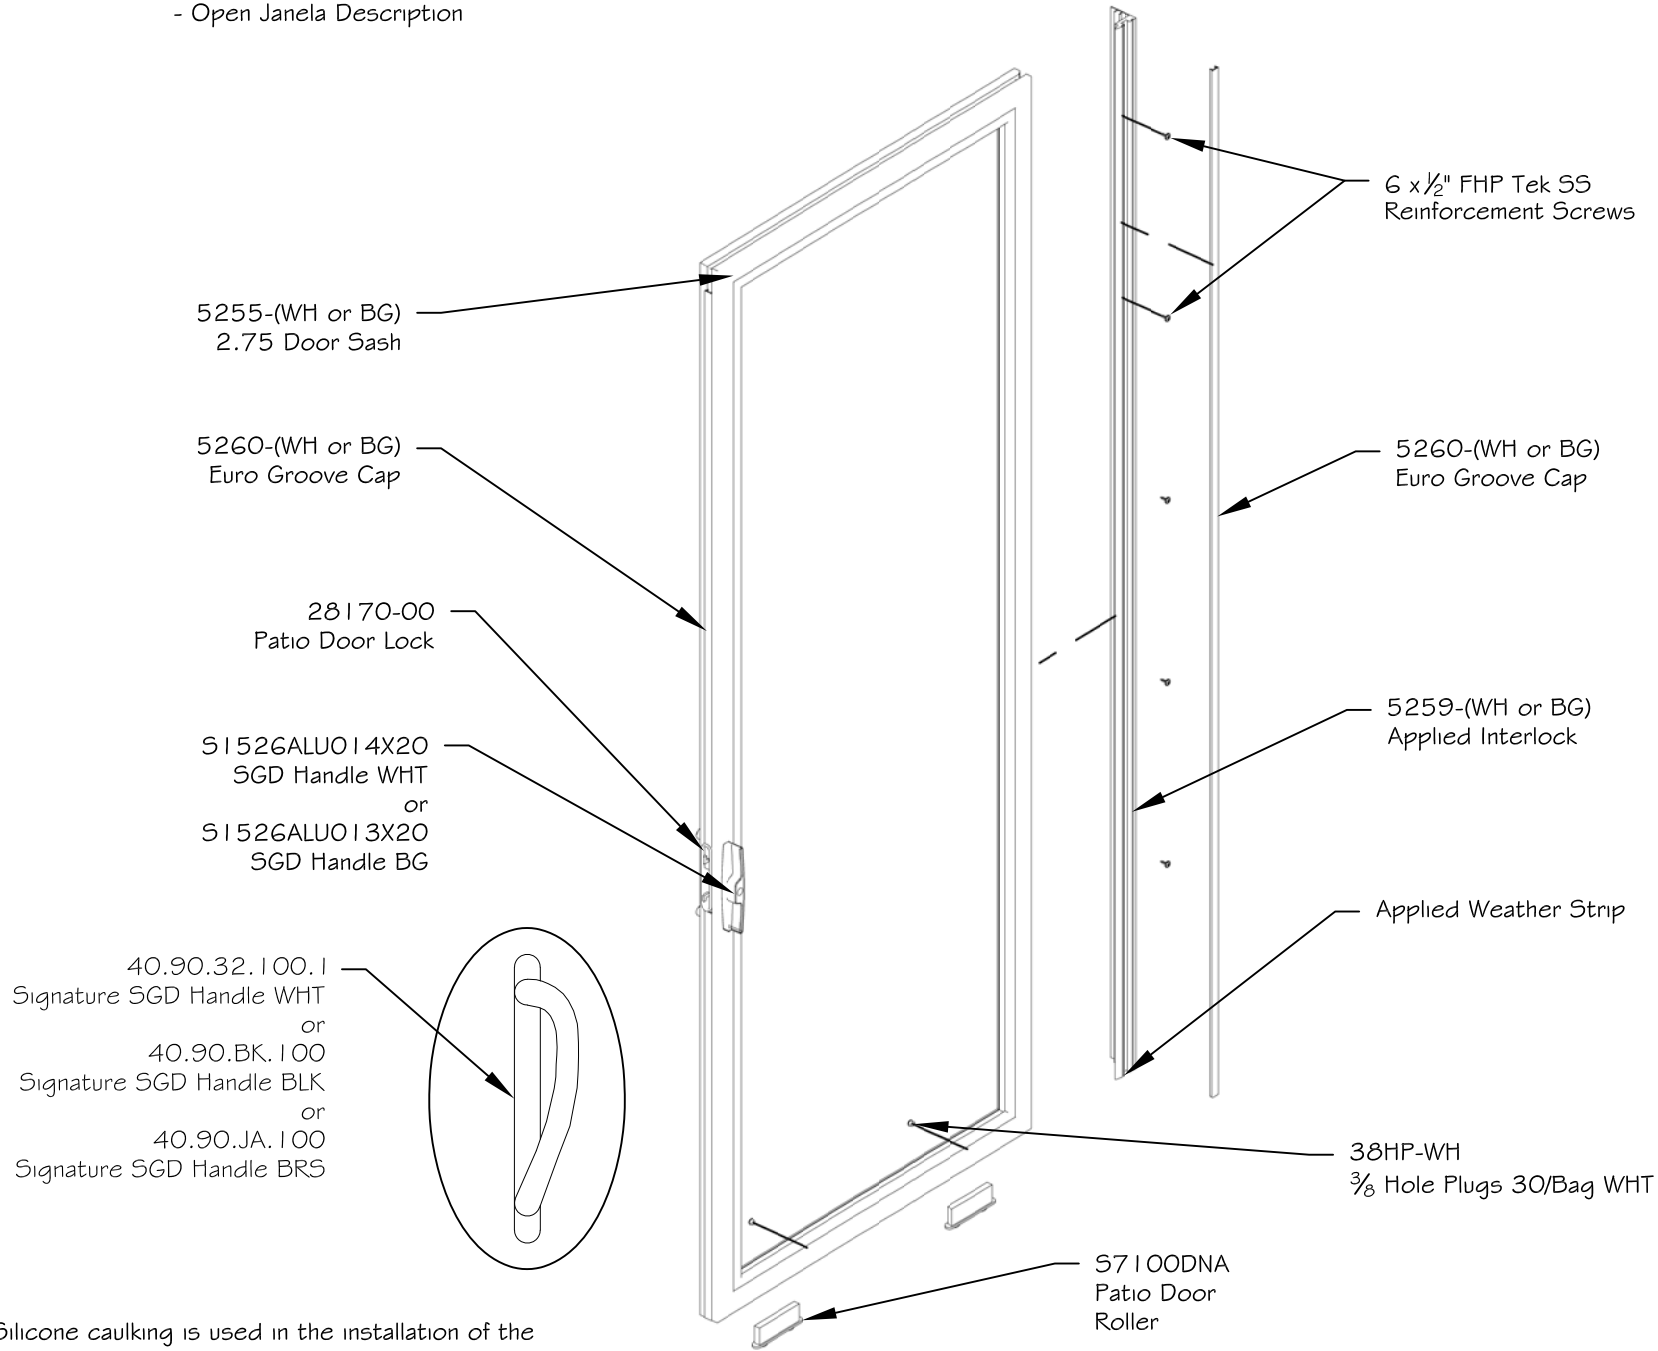

Project:	File name: OXXO Assembly	Date: 20181219
Notes:	Layout: Frame Parts	Drawn by: J Johnson

*Tags shown as: - Open Janela Stock Code
 - Open Janela Description

*Silicone caulking is used in the installation of the applied interlock to the sash.

Project:	File name: 2750 - Exploded Interlock Assembly	Date: 20190212
Notes:	Layout: X Panel	Drawn by: J Johnson

5255-(WH or BG)
2.75 Door Sash
with
5256-WH
2.75 Door Sash w/Interlock

5257-(WH or BG)
0.875 Glazing Bead

*Tags shown as: - Open Janela Stock Code
- Open Janela Description

Project:	File name: 2750 - Exploded Interlock Assembly	Date: 20200203
Notes:	Layout: O Panel	Drawn by: J Johnson

Notice: This document contains information proprietary to and is protected by copyright of Win-Dor Inc. and shall not be copied, disclosed to others, or used for any purpose other than that for which it is given, without the written permission of Win-Dor Inc.