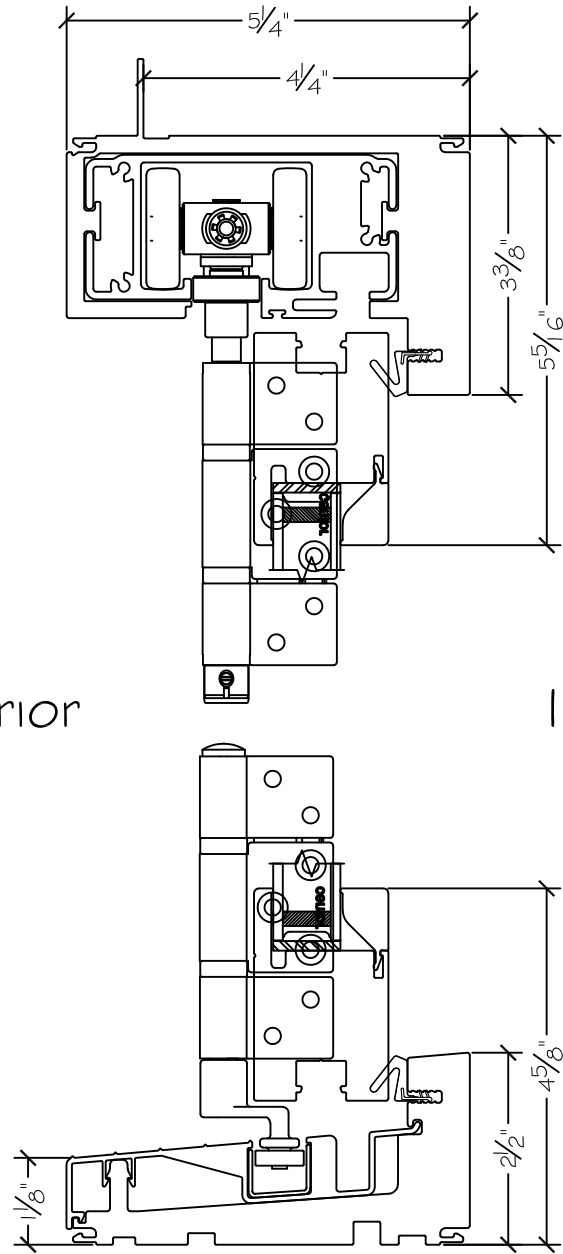

Project:	File name: 2750 Folding Window Section View - 5.0.5 - 1 inch Nail-fin	Date: 20190415
Notes:	Layout: 5.0.5 Horizontal Section View	Drawn by: J Johnson

Exterior

Interior

Notice: This document contains information proprietary to and is protected by copyright of Win-Dor Inc. and shall not be copied, disclosed to others, or used for any purpose other than that for which it is given, without the written permission of Win-Dor Inc.

WINDOR
www.windorsystems.com

450 Delta Ave
Brea, Ca 92821
(714) 385-1202

Project:

File name: 2750 Folding Window Section View - 5.0.5 - 1 inch Nail-fin

Date: 20190415

Notes:

Layout: 5.0.5 Vertical Section View

Drawn by: J Johnson