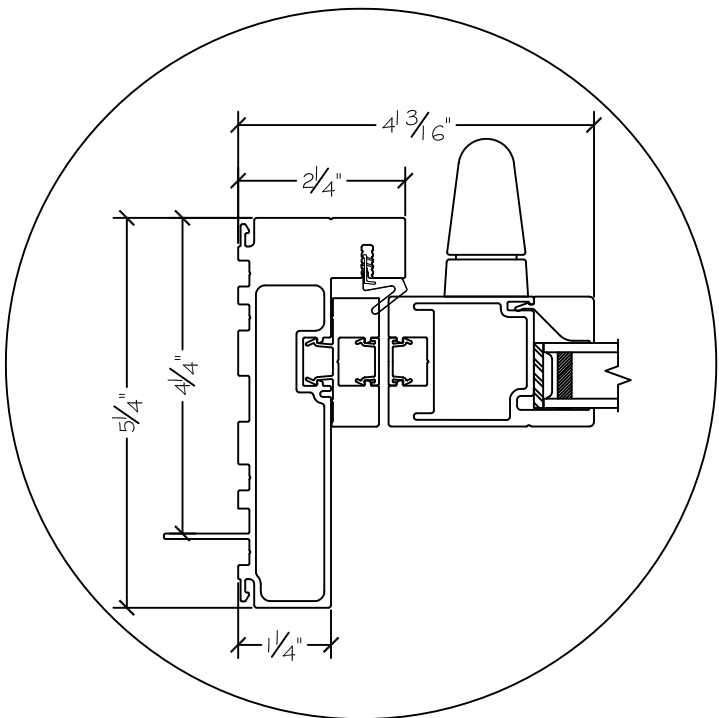

450 Delta Ave
Brea, Ca 92821
(714) 385-1202

Notice: This document contains information proprietary to and is protected by copyright of Win-Dor Inc. and shall not be copied, disclosed to others, or used for any purpose other than that for which it is given, without the written permission of Win-Dor Inc.

Project:	File name: 2750 Folding Window Section View - 5.0.5 - 1 inch Nail-fin	Date: 20190415
Notes:	Layout: 5.0.5 Horizontal Section View	Drawn by: J Johnson