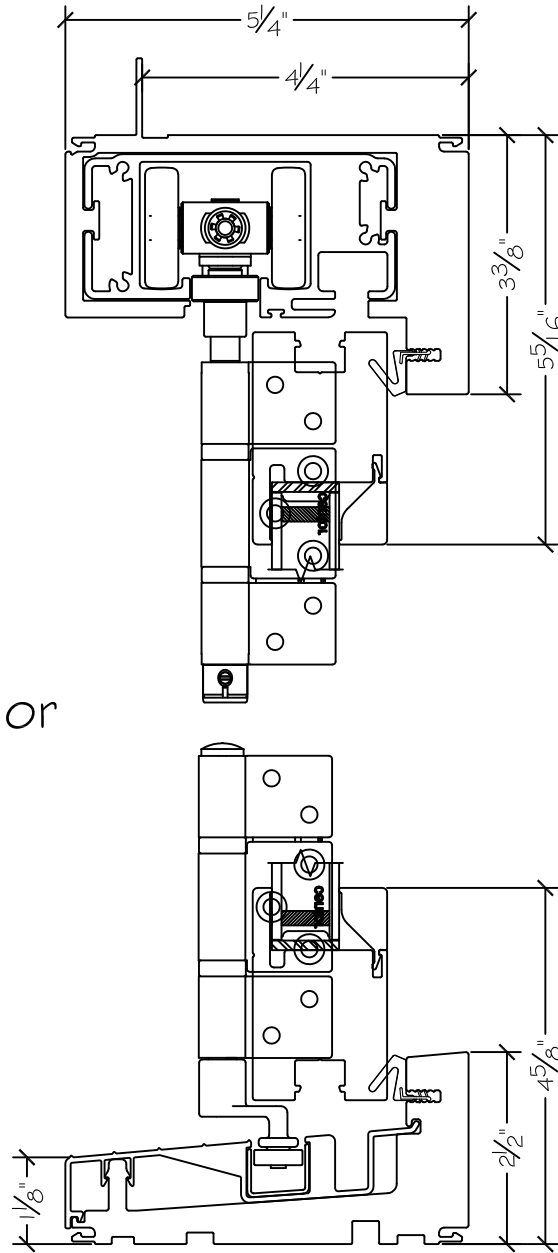

Exterior

Interior

Notice: This document contains information proprietary to and is protected by copyright of Win-Dor Inc. and shall not be copied, disclosed to others, or used for any purpose other than that for which it is given, without the written permission of Win-Dor Inc.

WINDOR
www.windorsystems.com

450 Delta Ave
Brea, Ca 92821
(714) 385-1202

Project:

File name: 2750 Folding Window Section View - 5.5.0 - 1 inch Nail-fin

Date: 20190417

Notes:

Layout: 5.5.0 Vertical Section View

Drawn by: J Johnson