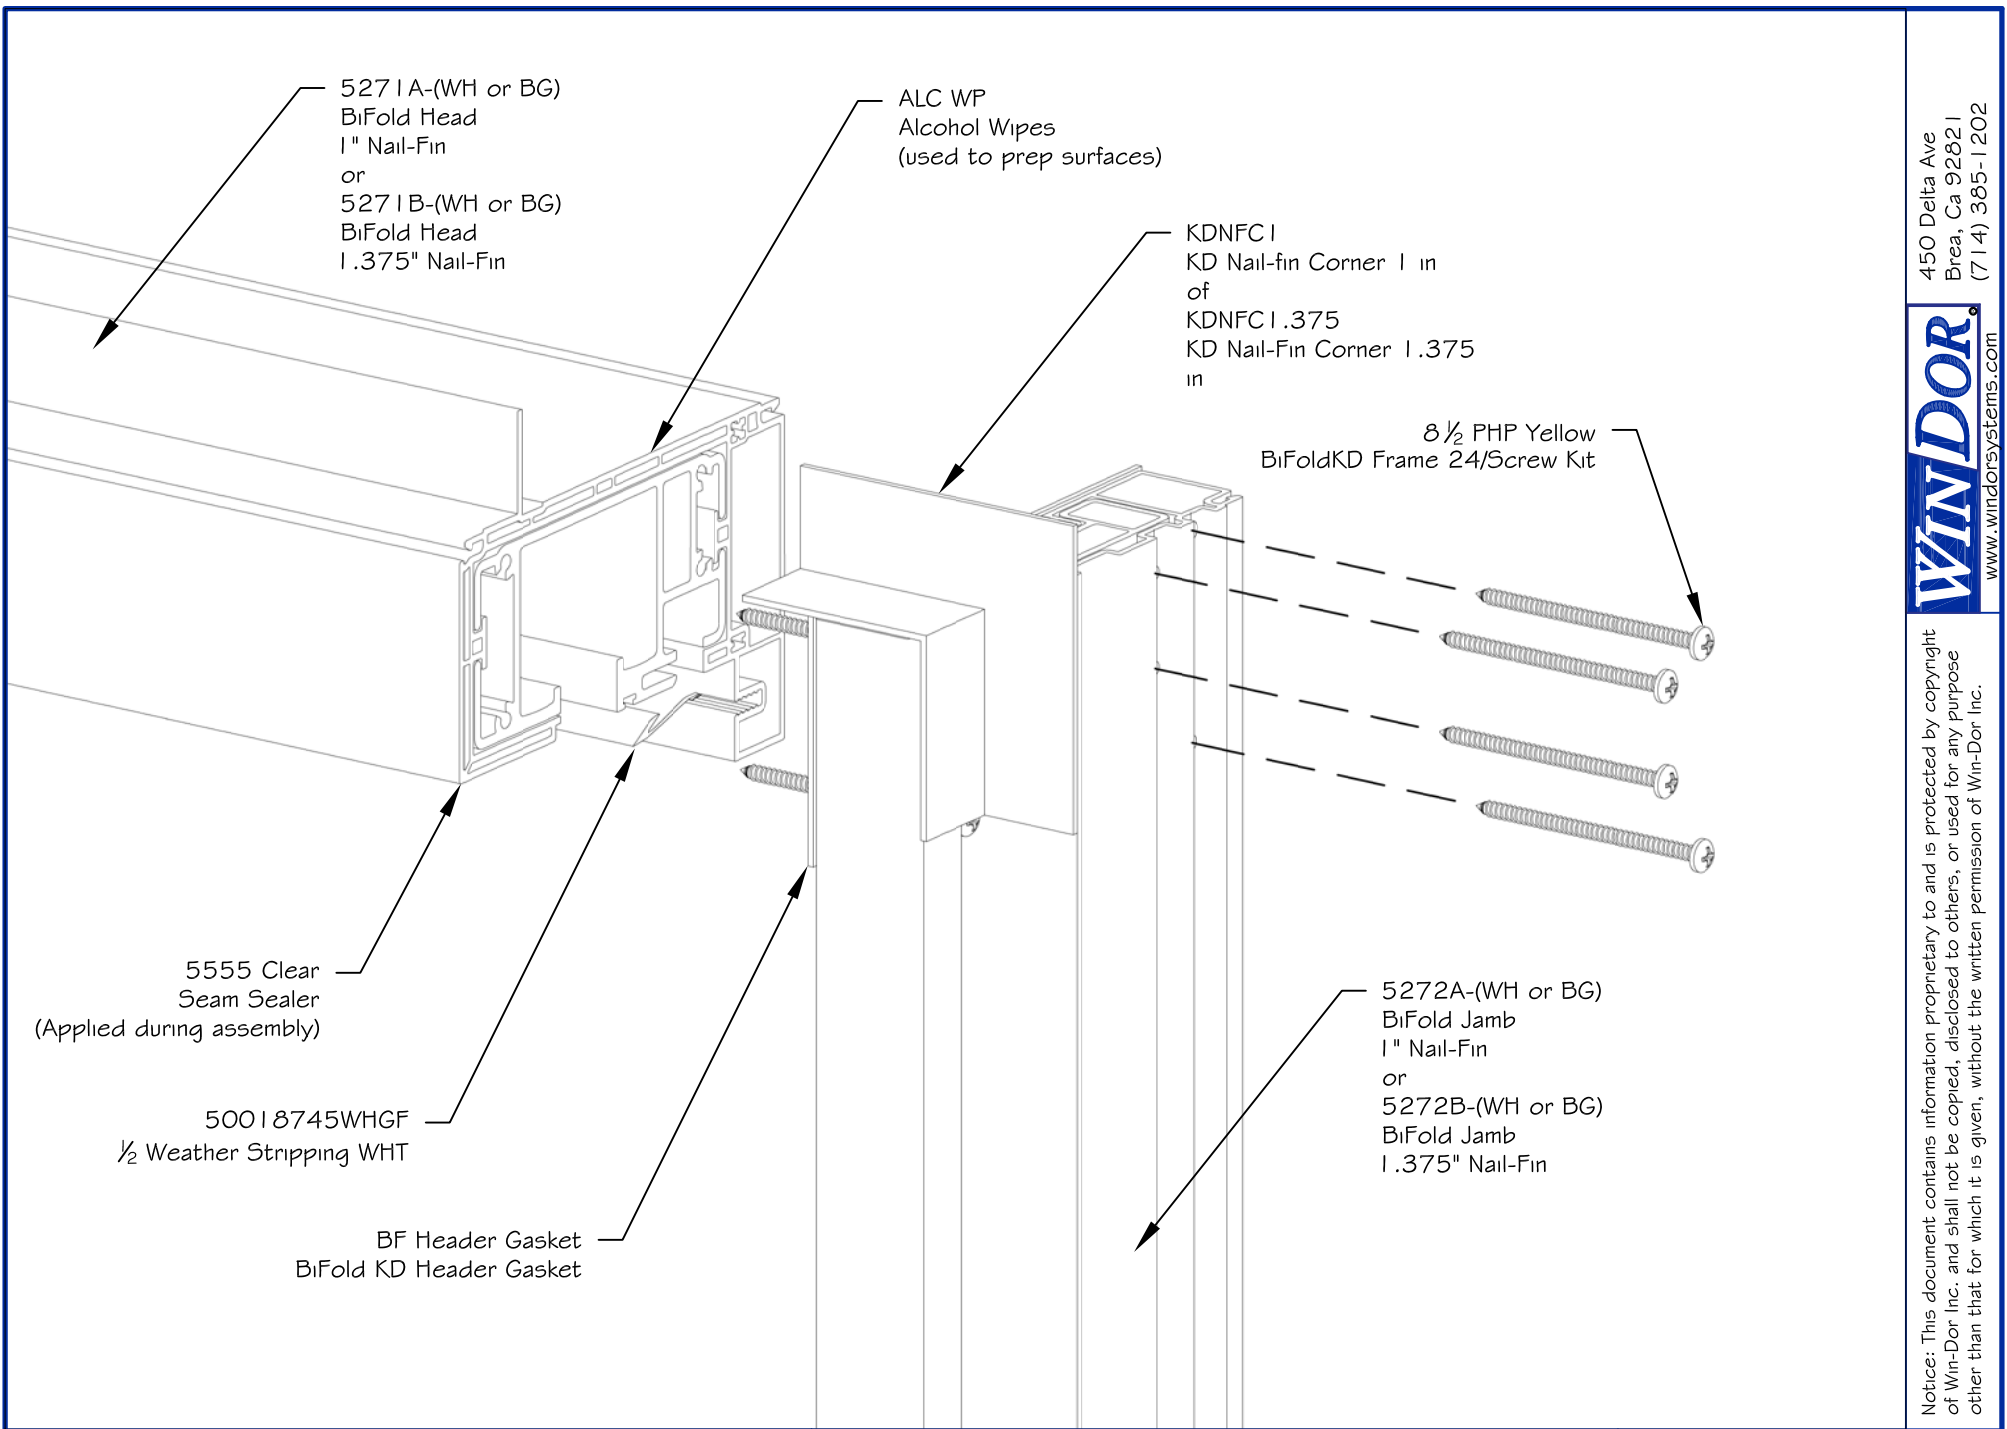

Project:	File name: 2750 Folding Window Frame	Date: 20200320
Notes:	Layout: Folding Window Frame	Drawn by: J Johnson

450 Delta Ave
 Brea, Ca 92821
 (714) 385-1202

Notice: This document contains information proprietary to and is protected by copyright of Win-Dor Inc. and shall not be copied, disclosed to others, or used for any purpose other than that for which it is given, without the written permission of Win-Dor Inc.

Project:	File name: Folding Door & Window Frame	Date: 20190124
Notes:	Layout: KD Frame - Top Corner	Drawn by: J Johnson

450 Delta Ave
 Brea, Ca 92821
 (714) 385-1202

Notice: This document contains information proprietary to and is protected by copyright of Win-Dor Inc. and shall not be copied, disclosed to others, or used for any purpose other than that for which it is given, without the written permission of Win-Dor Inc.

Project:	File name: Folding Door & Window Frame	Date: 20190124
Notes:	Layout: KD Frame - Bottom Corner	Drawn by: J Johnson