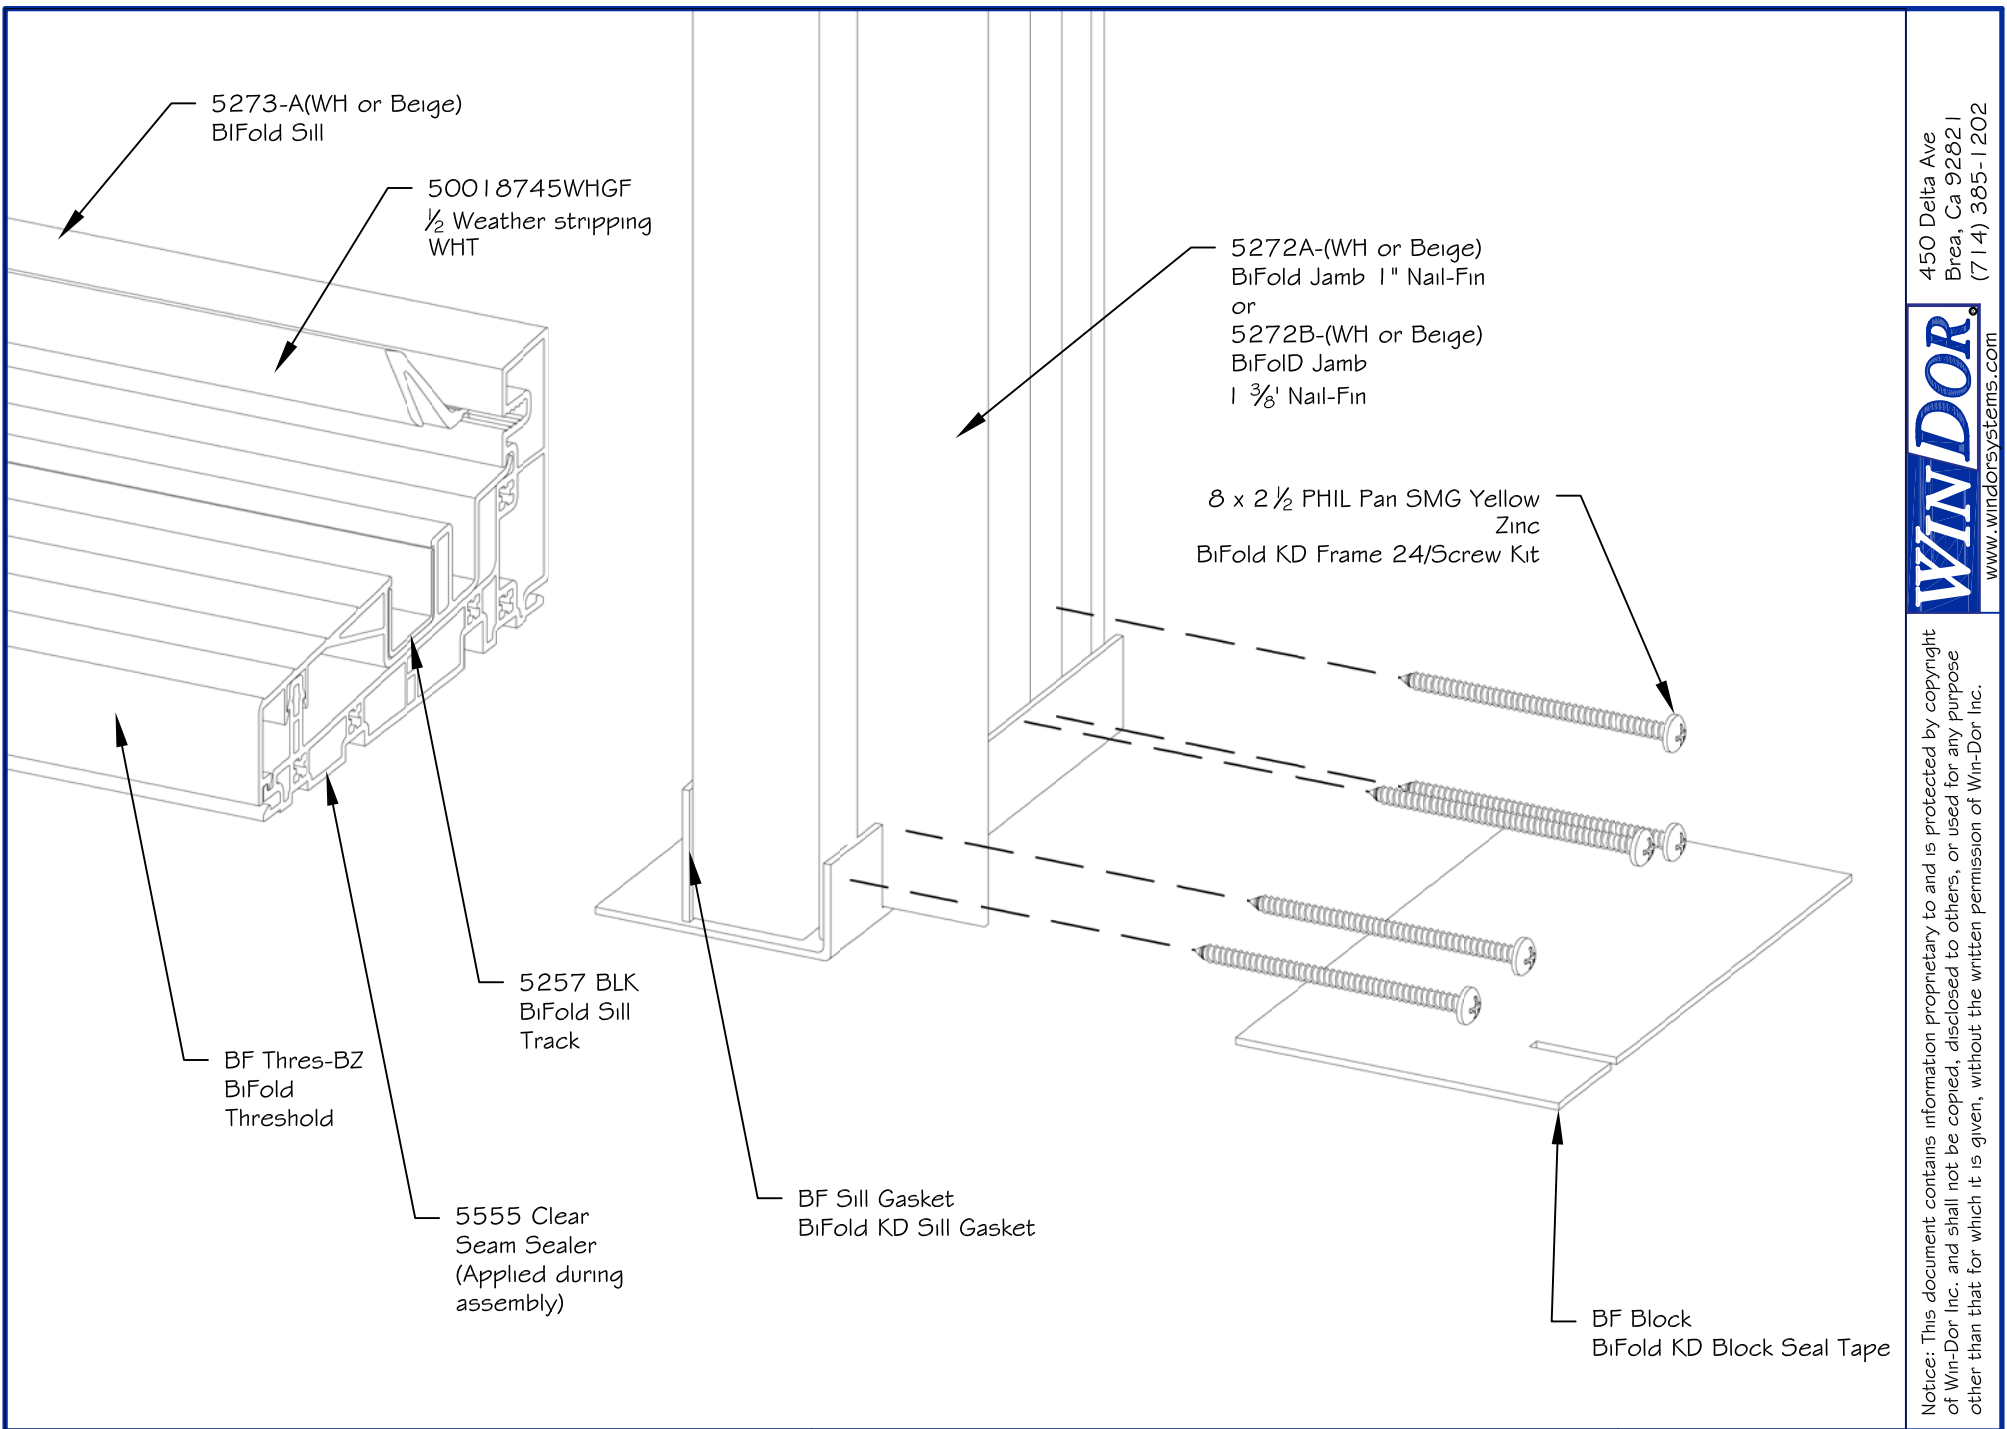

Project:	File name: 2750 Folding Window Frame	Date: 20200320
Notes:	Layout: Folding Window Frame	Drawn by: J Johnson

450 Delta Ave
 Brea, Ca 92821
 (714) 385-1202

Notice: This document contains information proprietary to and is protected by copyright of Win-Dor Inc. and shall not be copied, disclosed to others, or used for any purpose other than that for which it is given, without the written permission of Win-Dor Inc.

Project:	File name: Folding Door & Window Frame	Date: 20190124
Notes:	Layout: KD Frame - Top Corner	Drawn by: J Johnson

450 Delta Ave
 Brea, Ca 92821
 (714) 385-1202

Notice: This document contains information proprietary to and is protected by copyright of Win-Dor Inc. and shall not be copied, disclosed to others, or used for any purpose other than that for which it is given, without the written permission of Win-Dor Inc.

Project:	File name: Folding Door & Window Frame	Date: 20190124
Notes:	Layout: KD Frame - Bottom Corner	Drawn by: J Johnson