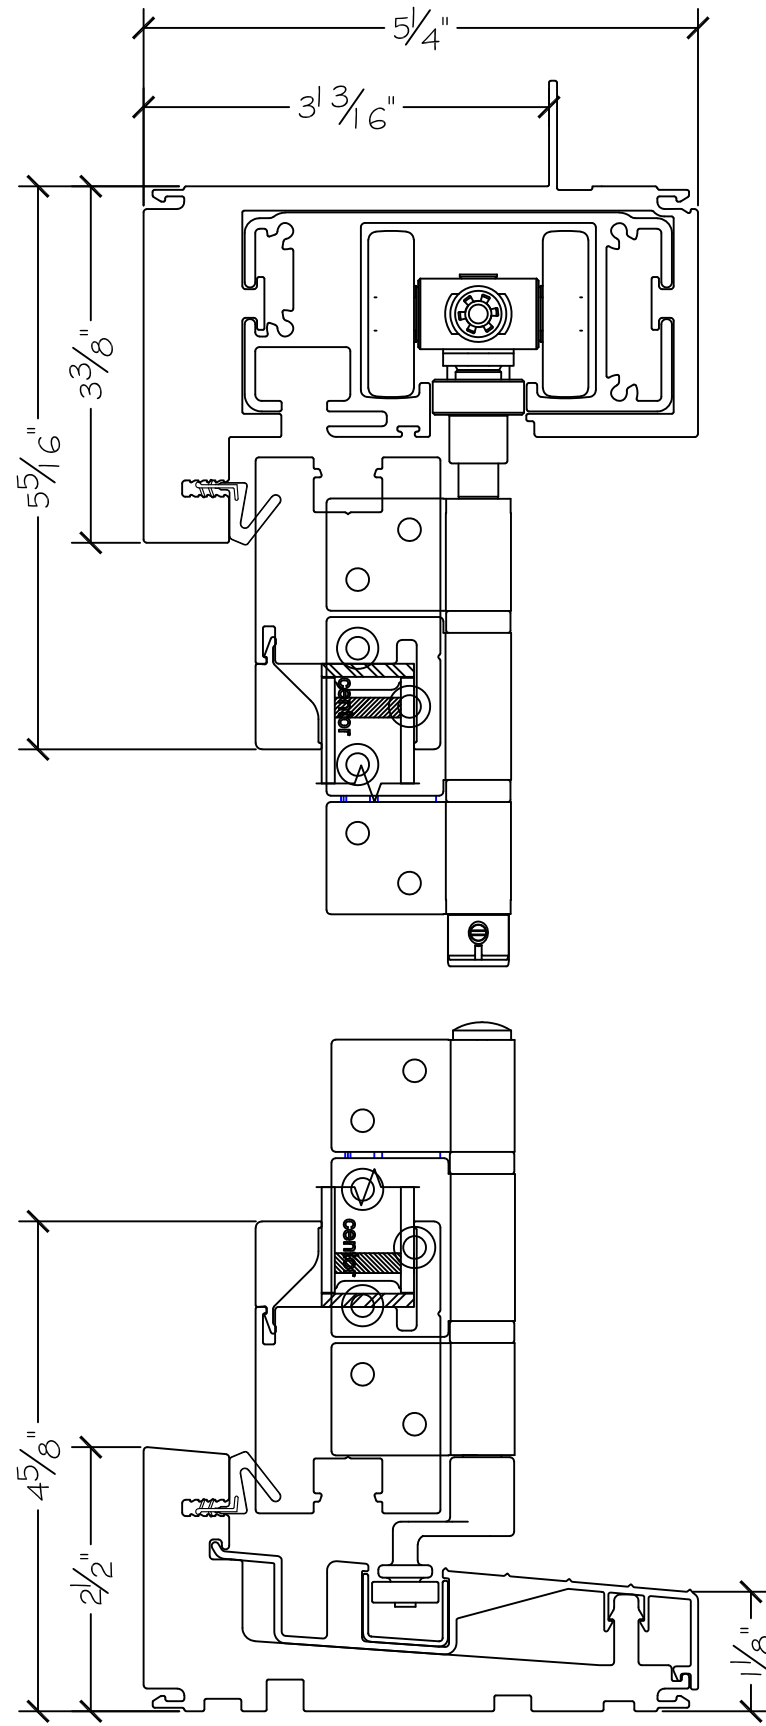

Project:

File name: 2750 Folding Window - 6.4.2 Section View - 1.375 inch Nail-fin

Date: 20180509

Notes:

Layout: 6.4.2 Horizontal Section View

Drawn by: J Johnson

Project:

File name: 2750 Folding Window - 6.4.2 Section View - 1.375 inch Nail-fin

Date: 20180509

Notes:

Layout: 6.4.2 Vertical Section View

Drawn by: J Johnson