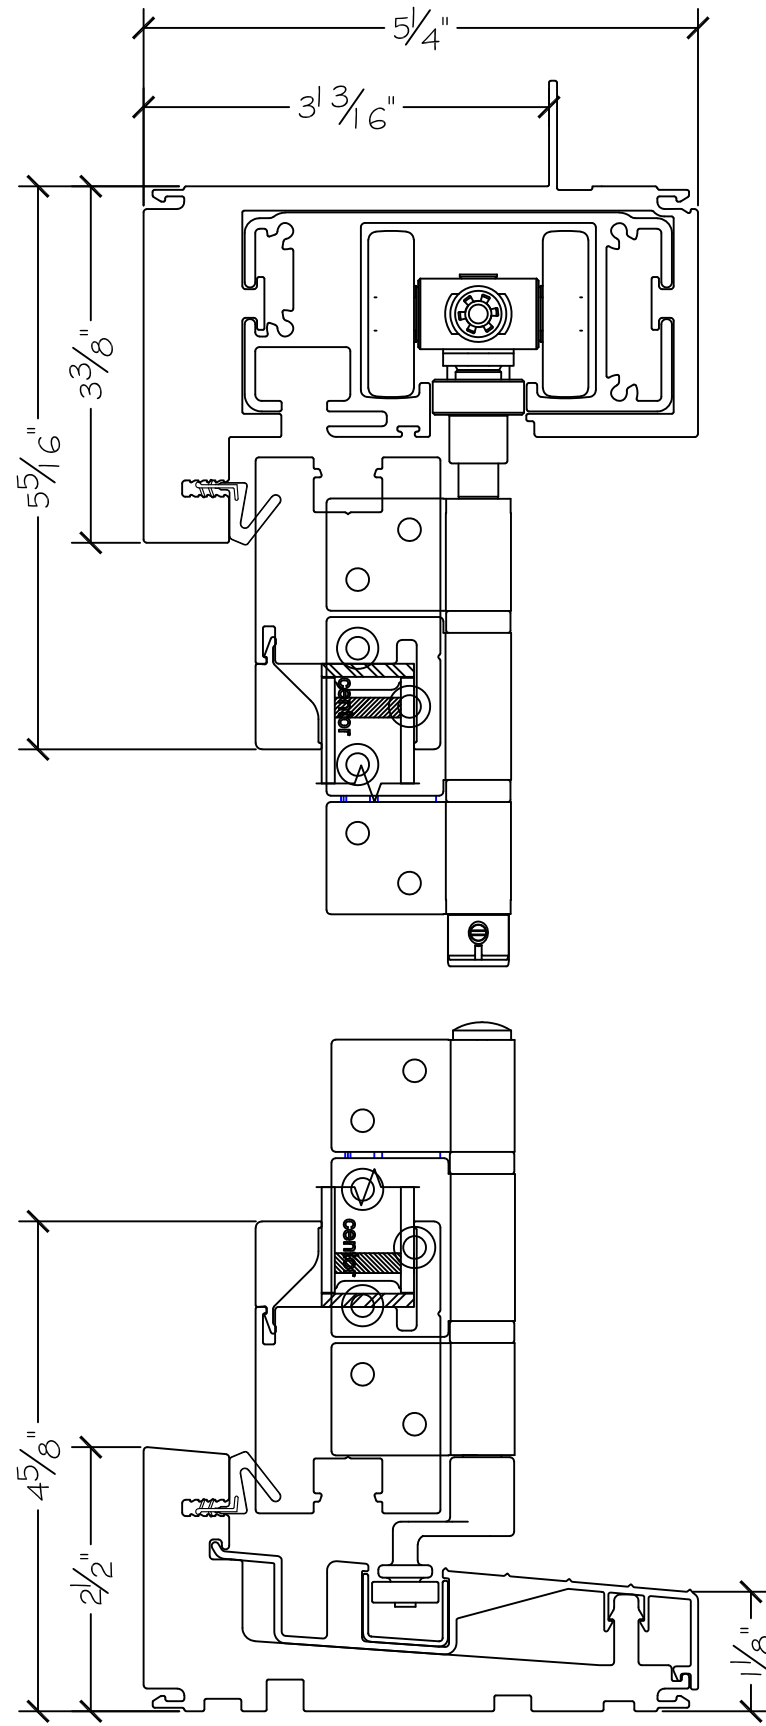

Project:	File name: 2750 Folding Window - 6.3.3 Section View - 1.375 inch Nail-fin	Date: 20180509
Notes:	Layout: 6.3.3 Horizontal Section View	Drawn by: J Johnson

Notice: This document contains information proprietary to and is protected by copyright of Win-Dor Inc. and shall not be copied, disclosed to others, or used for any purpose other than that for which it is given, without the written permission of Win-Dor Inc.

450 Delta Ave
 Brea, Ca 92821
 (714) 385-1202

Project:

File name: 2750 Folding Window - 6.3.3 Section View - 1.375 inch Nail-fin

Date: 20180509

Notes:

Layout: 6.3.3 Vertical Section View

Drawn by: J Johnson