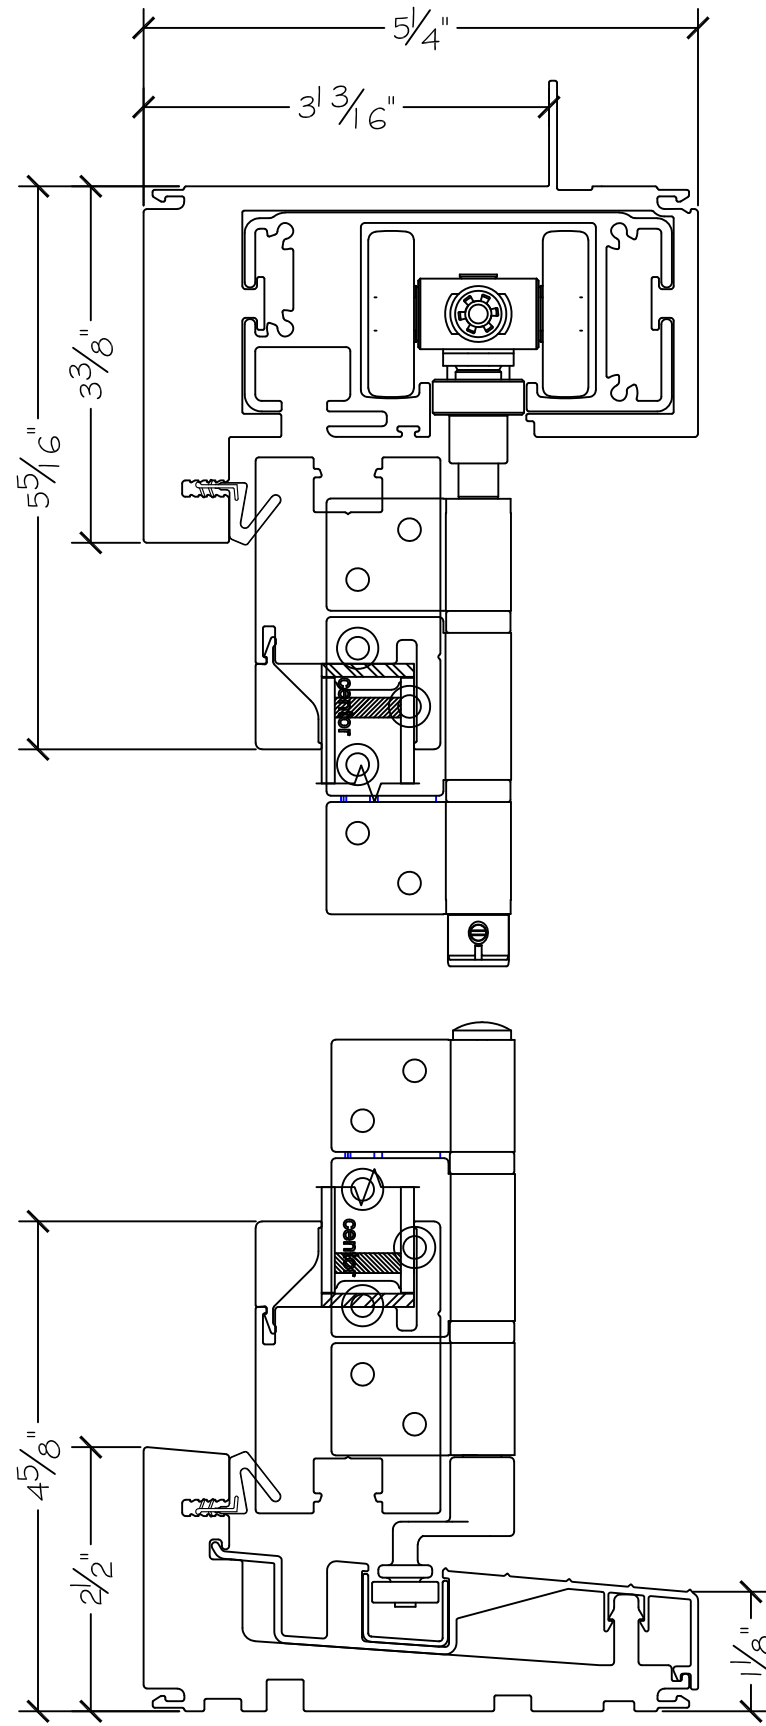

450 Delta Ave
Brea, Ca 92821
(714) 385-1202

Project:
Notes:

File name: 2750 Folding Window - 6.1.5 Section View - 1.375 inch Nail-fin
Layout: 6.1.5 Horizontal Section View

Date: 20180508
Drawn by: J Johnson

Project:

File name: 2750 Folding Window - 6.1.5 Section View - 1.375 inch Nail-fin

Date: 20180508

Notes:

Layout: 6.1.5 Vertical Section View

Drawn by: J Johnson