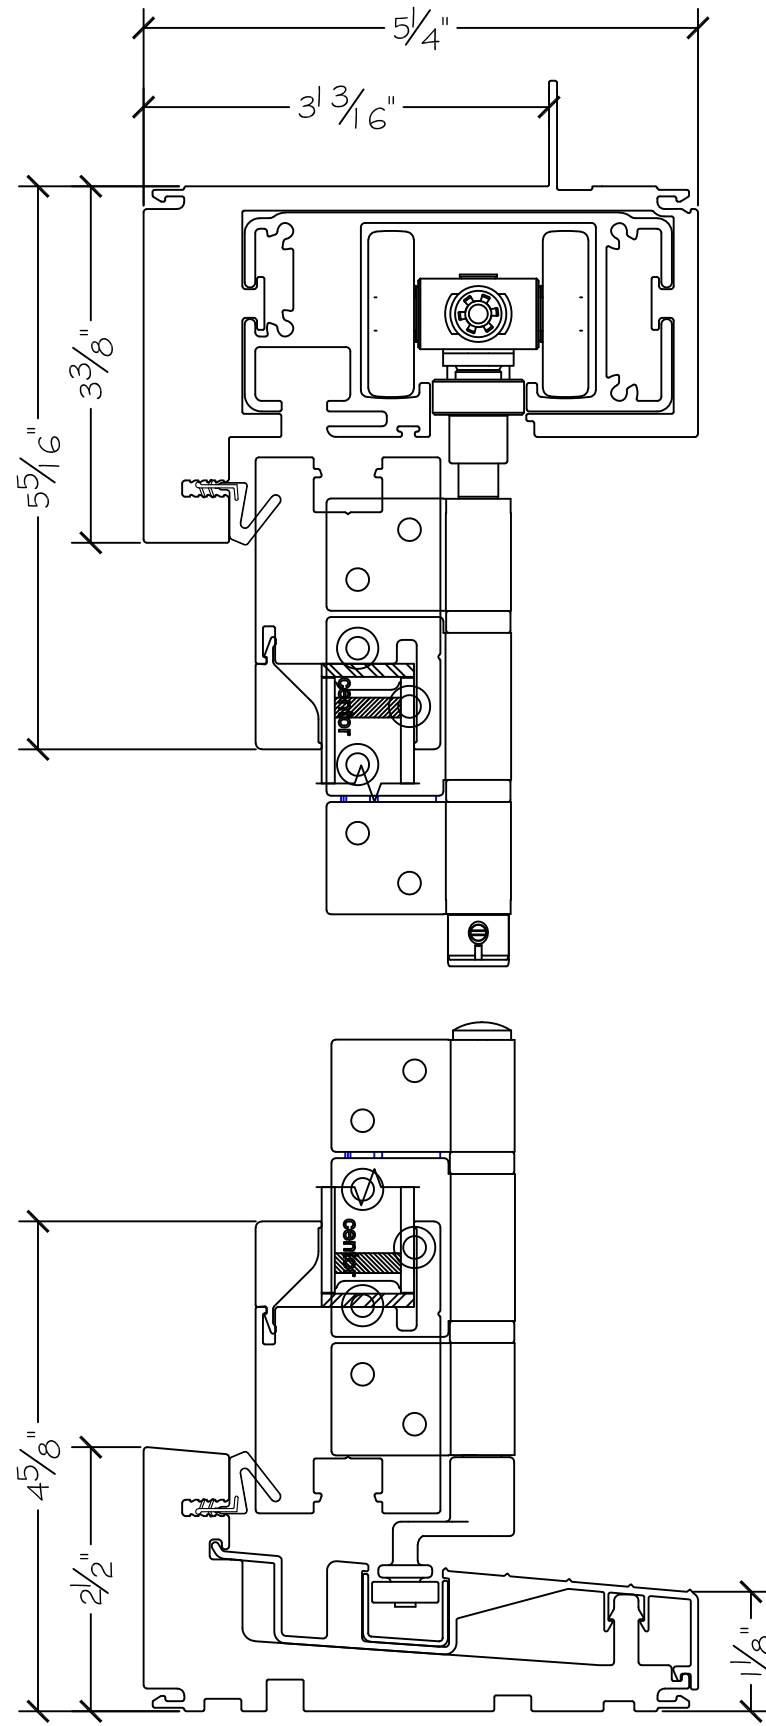

Project:

File name: 2750 Folding Window - 5.2.3 Section View - 1.375 inch Nail-fin

Date: 20180508

Notes:

Layout: 5.2.3 Horizontal Section View

Drawn by: J Johnson

Project:

File name: 2750 Folding Window - 5.2.3 Section View - 1.375 inch Nail-fin

Date: 20180508

Notes:

Layout: 5.2.3 Vertical Section View

Drawn by: J Johnson