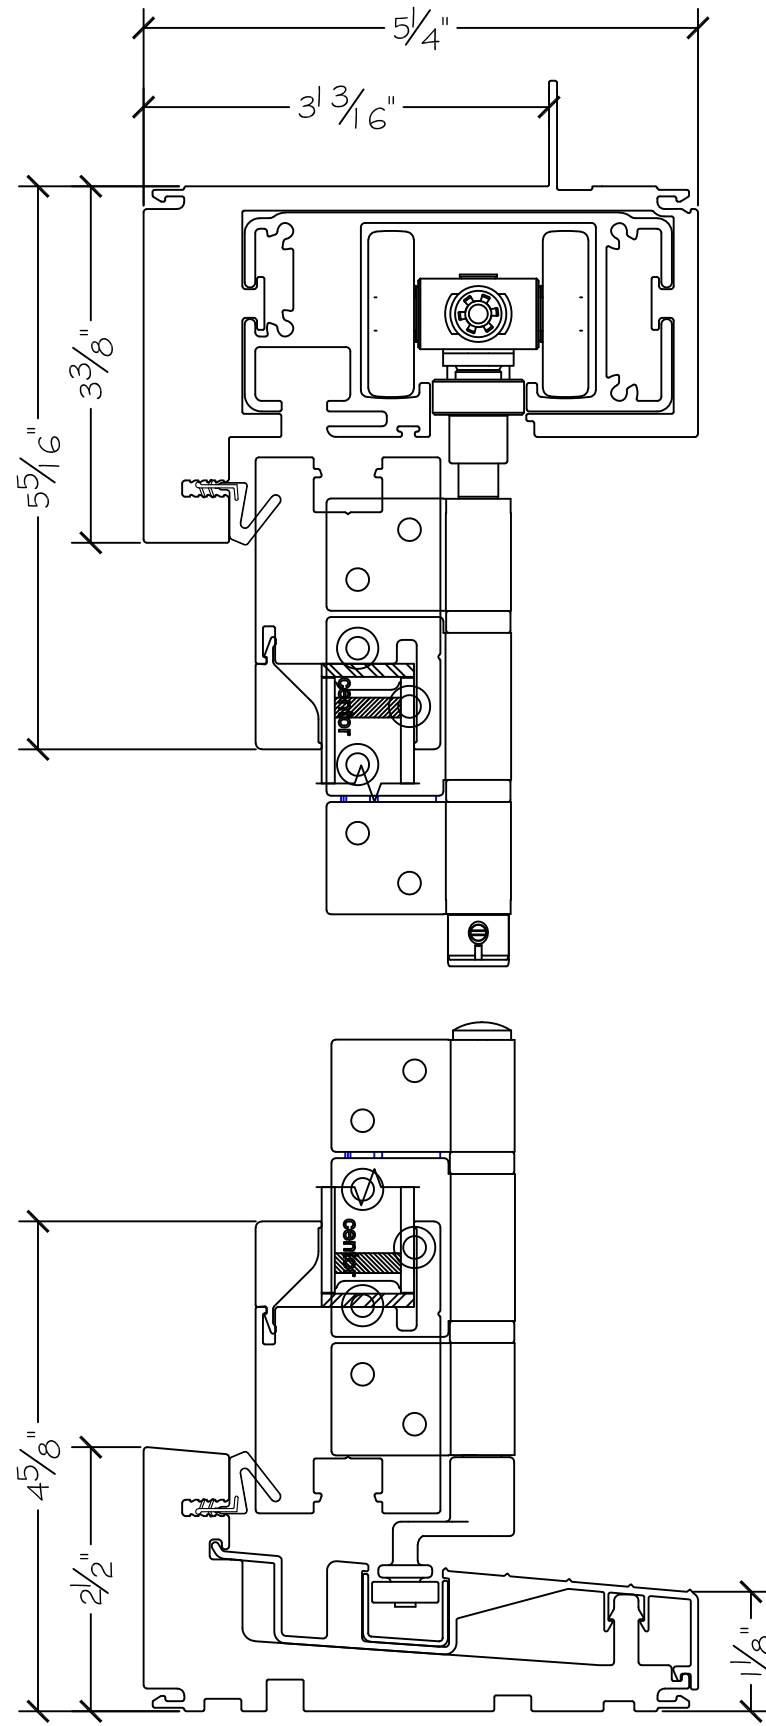

Project:

File name: 2750 Folding Window - 5.1.4 Section View - 1.375 inch Nail-fin

Date: 20180508

Notes:

Layout: 5.1.4 Horizontal Section View

Drawn by: J Johnson

Project:	File name: 2750 Folding Window - 5.1.4 Section View - 1.375 inch Nail-fin	Date: 20180508
Notes:	Layout: 5.1.4 Vertical Section View	Drawn by: J Johnson