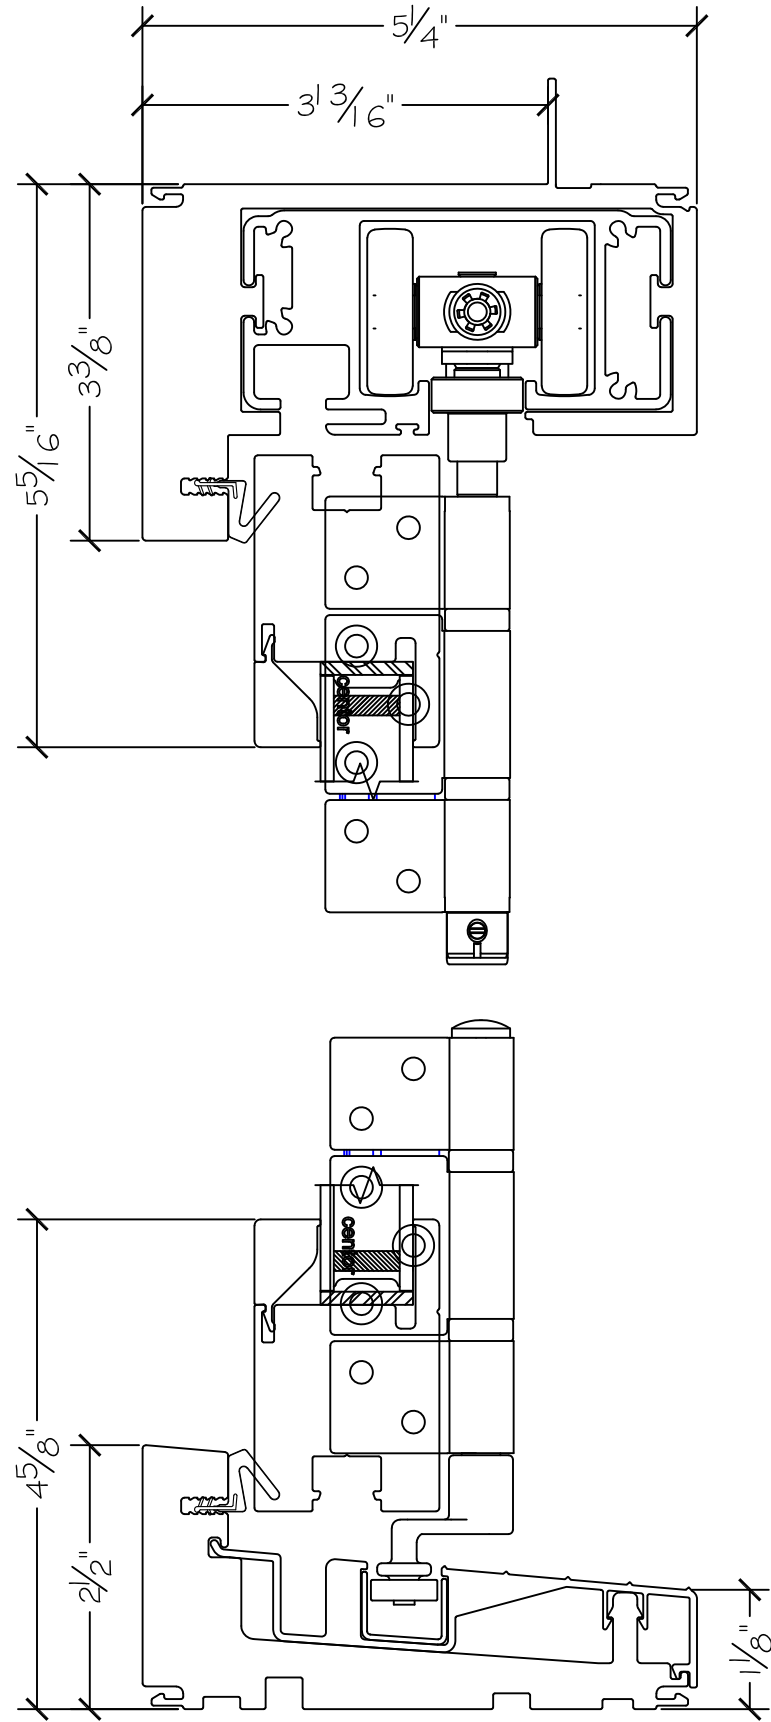

450 Delta Ave
 Brea, Ca 92821
 (714) 385-1202

Project:
 Notes:

File name: 2750 Folding Door - 4.3.1 Section View - 1.375 inch Nail-fin
 Layout: 4.3.1 Horizontal Section View

Date: 20171102
 Drawn by: J Johnson

Project:

File name: 2750 Folding Door - 4.3.1 Section View - 1.375 inch Nail-fin

Date: 20171102

Notes:

Layout: 4.3.1 Vertical Section View

Drawn by: J Johnson