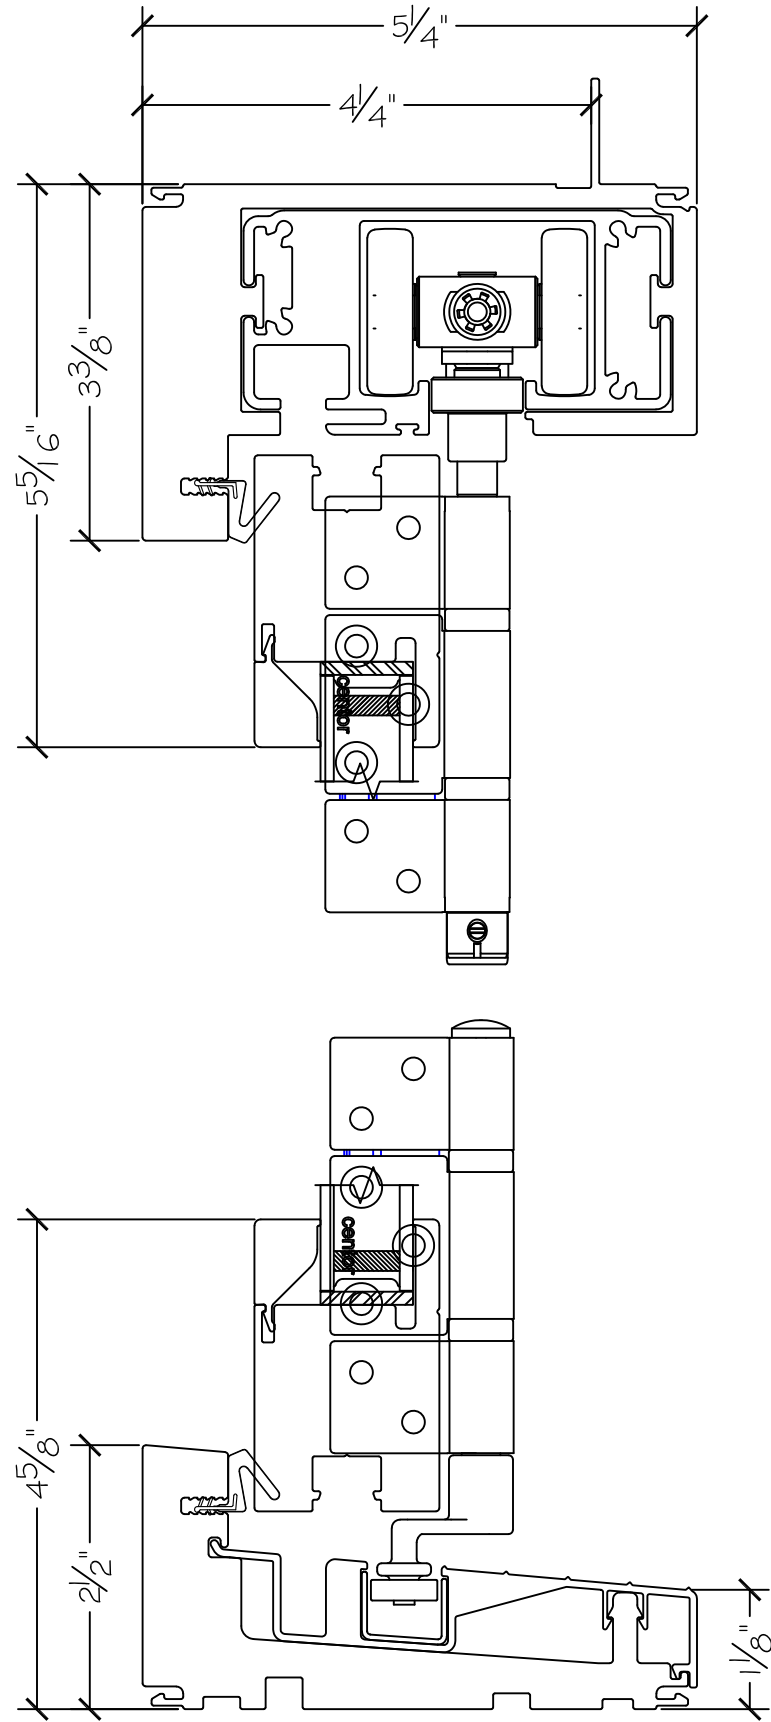

Project:

File name: 2750 Folding Window - 4.3.1 Section View

Date: 20171130

Notes:

Layout: 4.3.1 Horizontal Section View

Drawn by: J Johnson

Notice: This document contains information proprietary to and is protected by copyright of Win-Dor Inc. and shall not be copied, disclosed to others, or used for any purpose other than that for which it is given, without the written permission of Win-Dor Inc.

450 Delta Ave
 Brea, Ca 92821
 (714) 385-1202

Project:

File name: 2750 Folding Window - 4.3.1 Section View

Date: 20171130

Notes:

Layout: 4.3.1 Vertical Section View

Drawn by: J Johnson