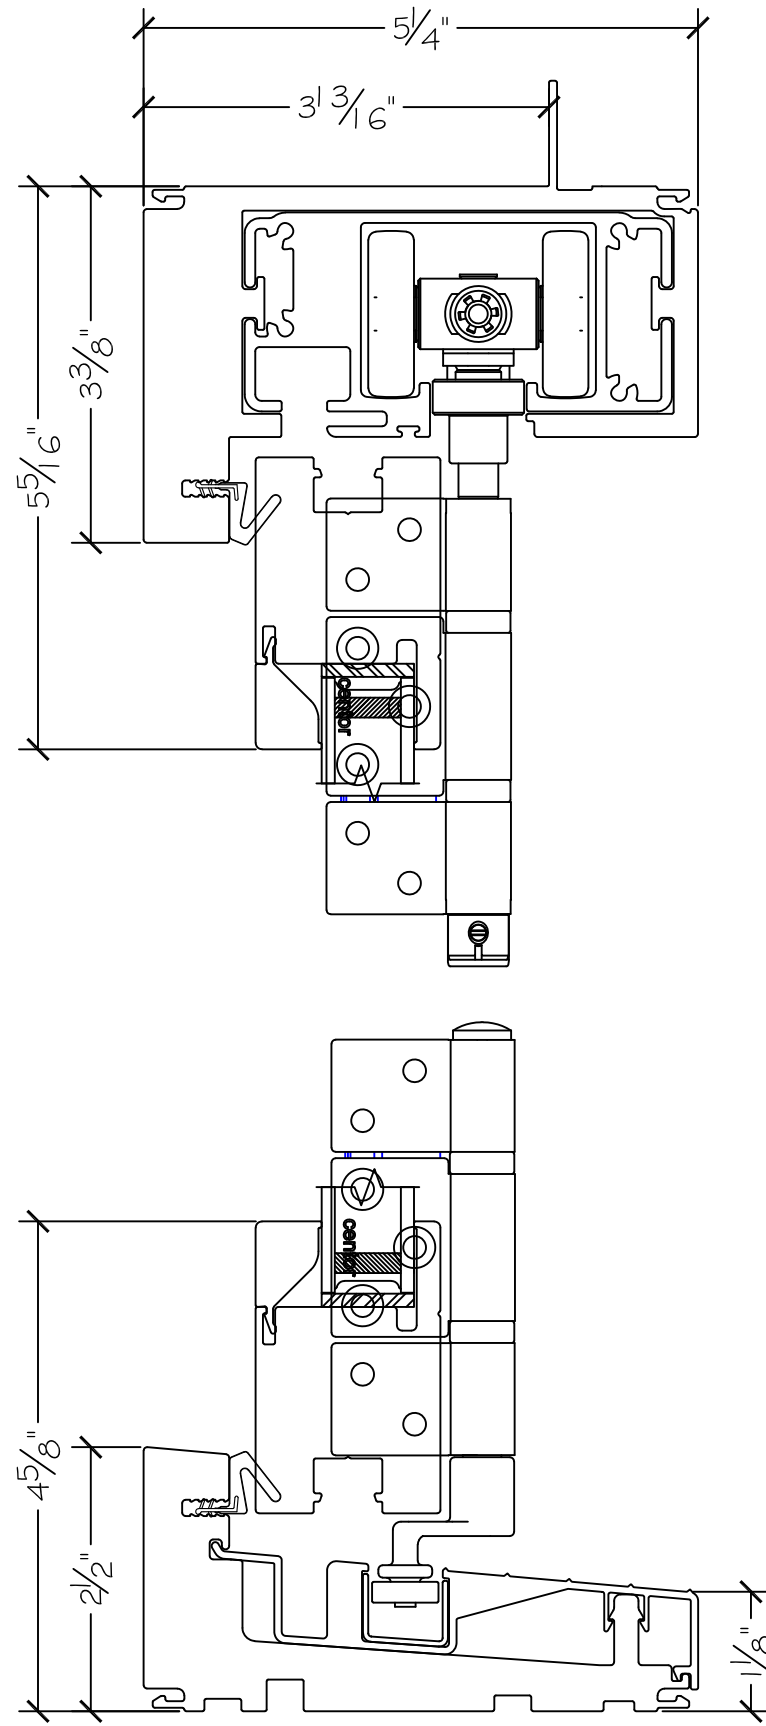

Project:

File name: 2750 Folding Door - 4.1.3 Section View - 1.375 inch

Date: 20171102

Notes:

Layout: 4.1.3 Horizontal Section View

Drawn by: J Johnson

Project:
Notes:

File name: 2750 Folding Door - 4.1.3 Section View - 1.375 inch Nail-fin
Layout: 4.1.3 Vertical Section View