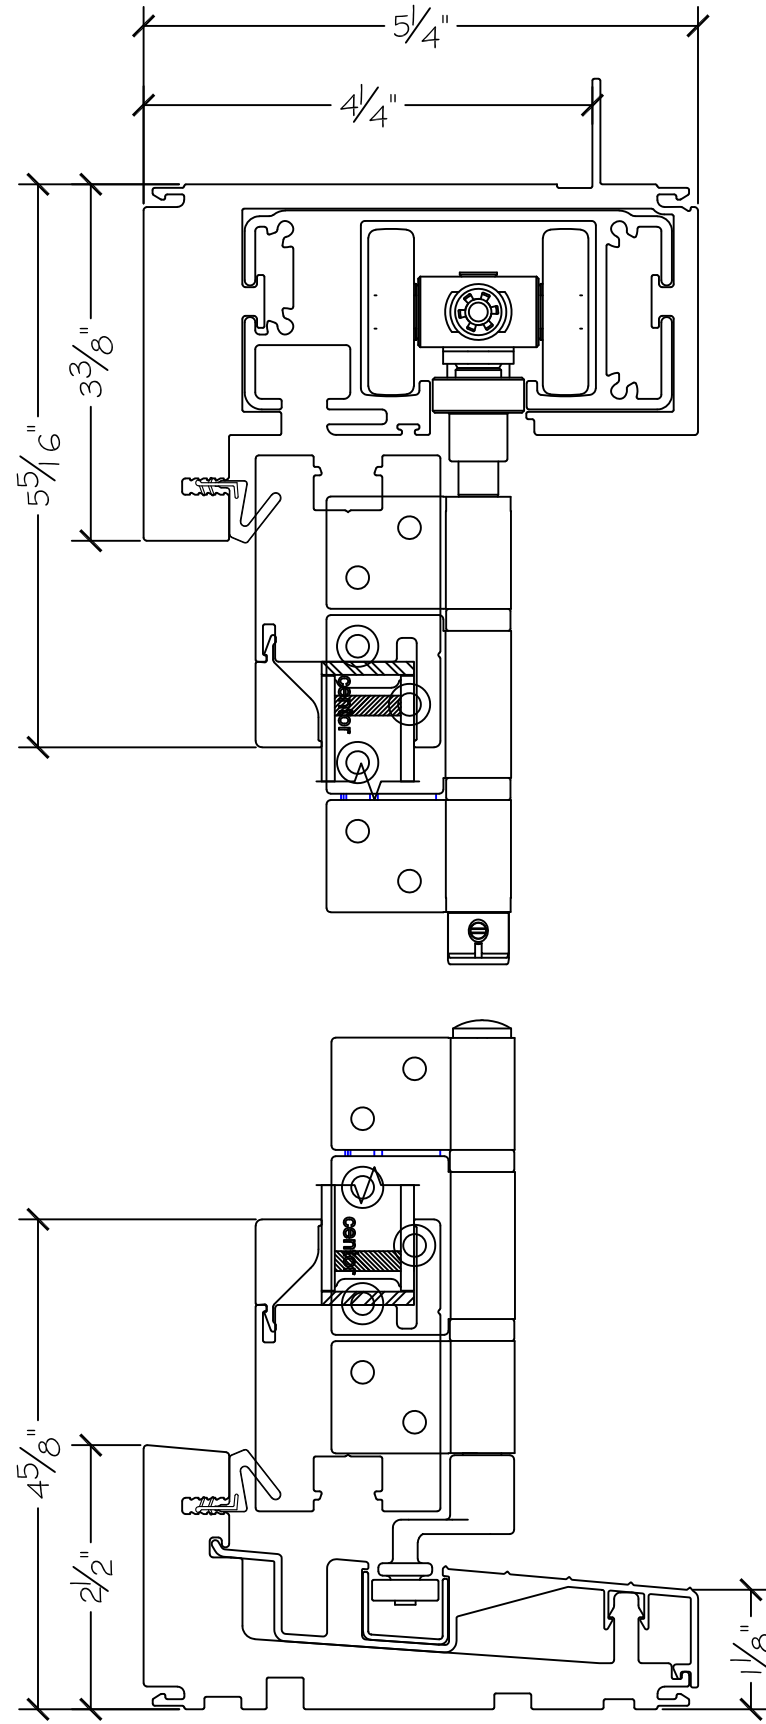

Project:

File name: 2750 Folding Window - 4.1.3 Section View

Date: 20171130

Notes:

Layout: 4.1.3 Horizontal Section View

Drawn by: J Johnson

Project:

File name: 2750 Folding Window - 4.1.3 Section View

Date: 20171130

Notes:

Layout: 4.1.3 Vertical Section View

Drawn by: J Johnson