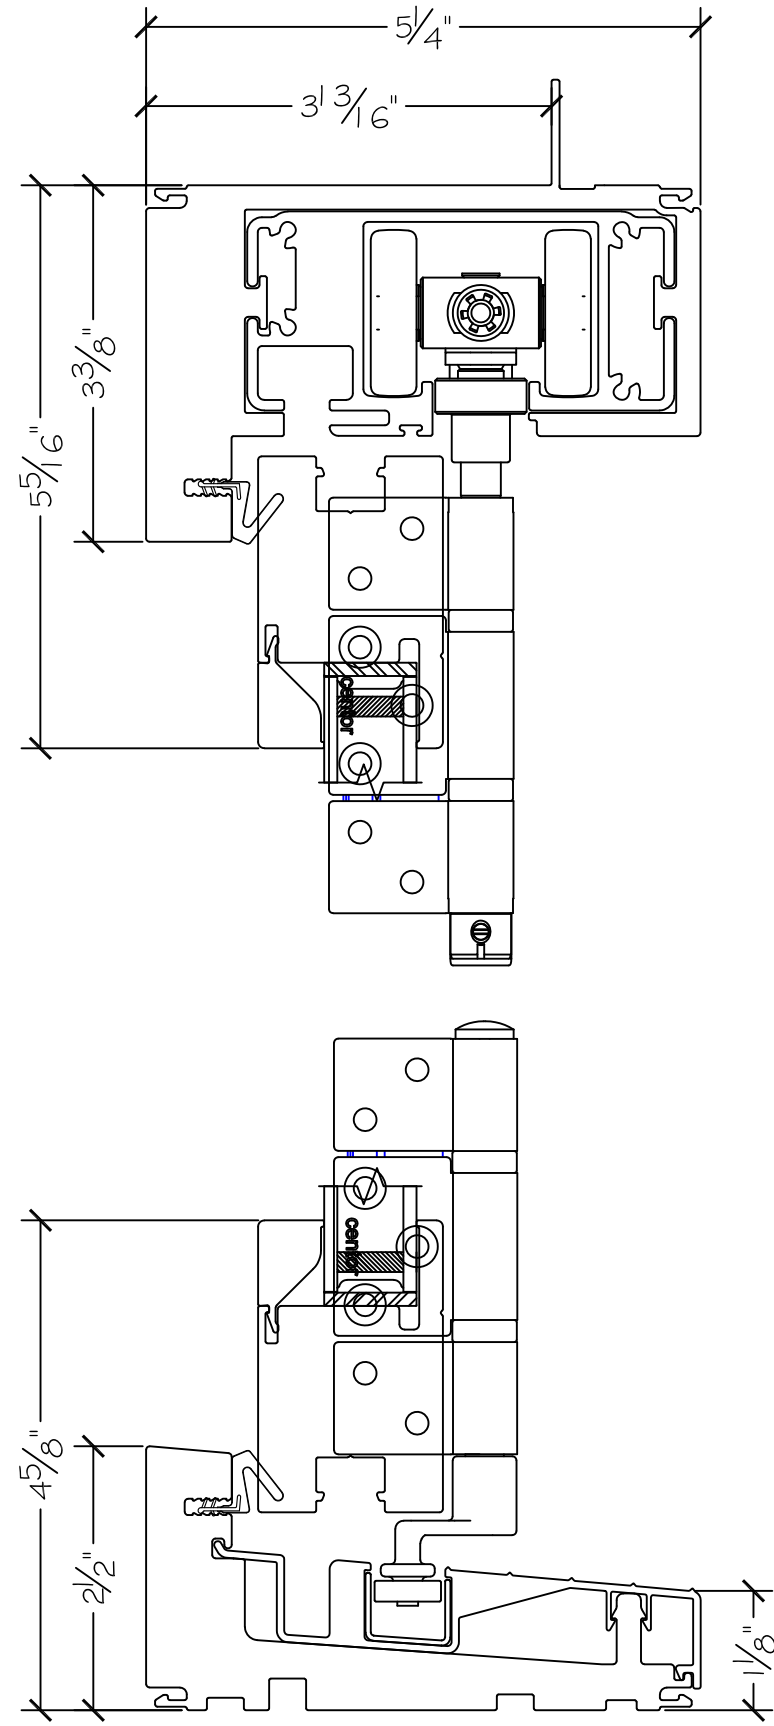

Project:

File name: 2750 Folding Window - 2.2.0 Section View - 1.375 inch Nail-fin

Date: 20171205

Notes:

Layout: 2.2.0 Horizontal Section View

Drawn by: J Johnson

Notice: This document contains information proprietary to and is protected by copyright of Win-Dor Inc. and shall not be copied, disclosed to others, or used for any purpose other than that for which it is given, without the written permission of Win-Dor Inc.

WINDOR
www.windorsystems.com

450 Delta Ave
Brea, Ca 92821
(714) 385-1202

Project:	File name: 2750 Folding Window - 2.2.0 Section View - 1.375 inch Nail-fin	Date: 20171205
Notes:	Layout: 2.2.0 Vertical Section View	Drawn by: J Johnson