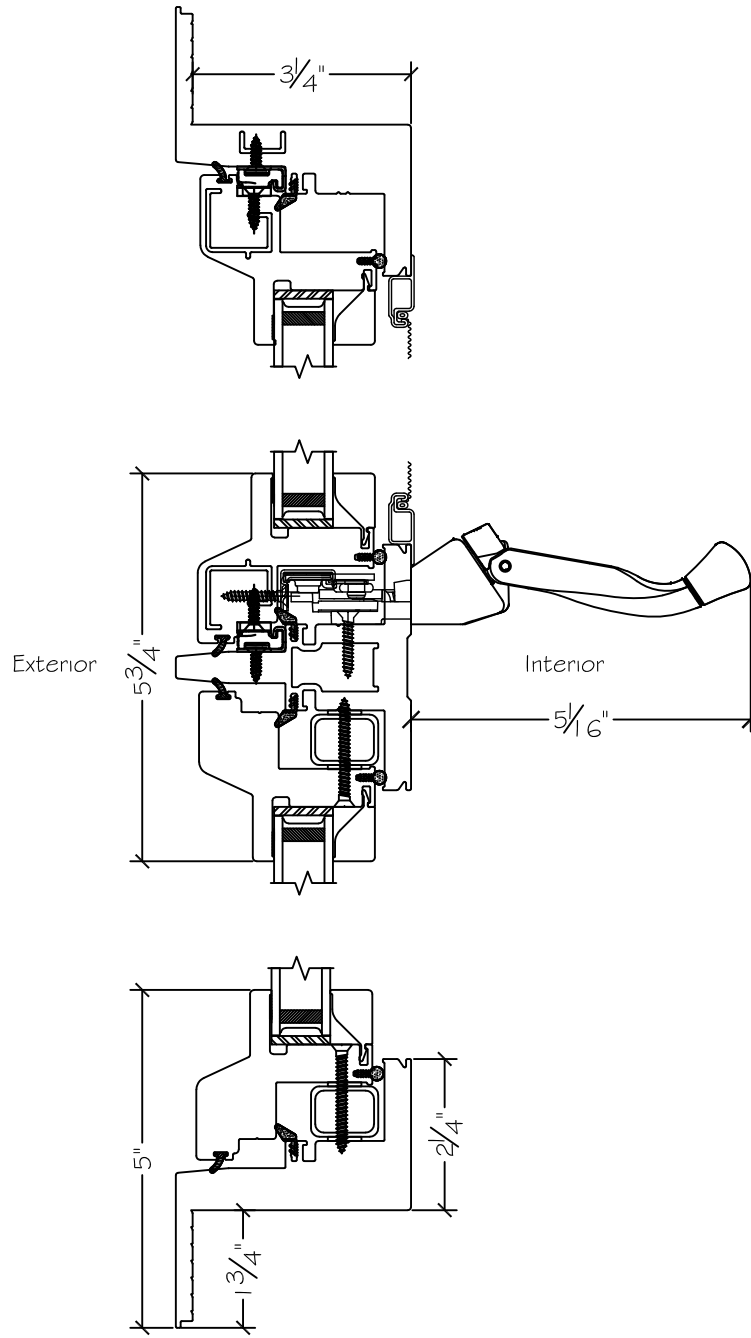

450 Delta Ave  
 Brea, Ca 92821  
 (714) 385-1202

Project:	File name: 1750 Section View - RHC over FC - Stucco Fin	Date: 20190816
Notes:	Layout: Horizontal Section View	Drawn by: J Johnson

Notice: This document contains information proprietary to and is protected by copyright of Win-Dor Inc. and shall not be copied, disclosed to others, or used for any purpose other than that for which it is given, without the written permission of Win-Dor Inc.

450 Delta Ave  
 Brea, Ca 92821  
 (714) 385-1202

Project:	File name: I 750 Section View - RHC over FC - Stucco Fin	Date: 20190816
Notes:	Layout: Vertical Section View	Drawn by: J Johnson