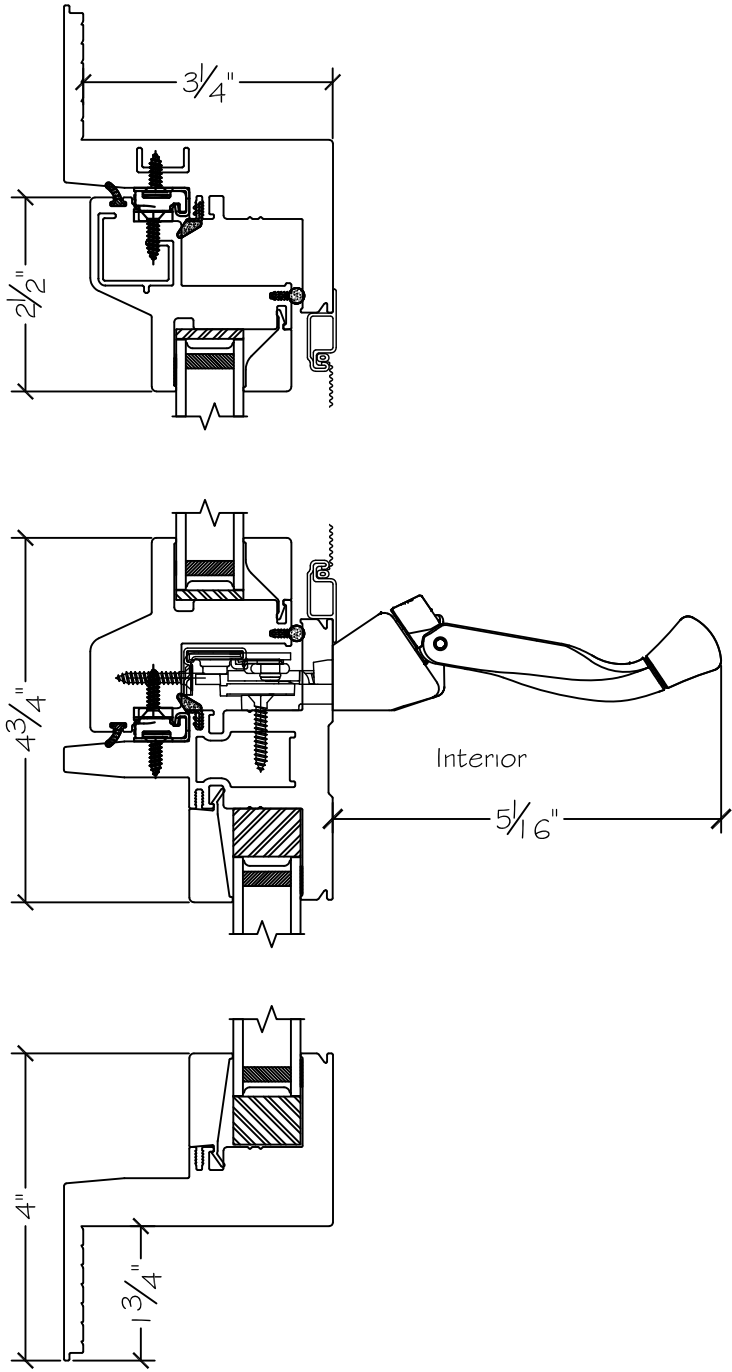

450 Delta Ave  
Brea, Ca 92821  
(714) 385-1202

Project:	File name: I 750 Section View - RHC RHC over PW - Stucco Fin	Date: 20200427
Notes:	Layout: Horizontal Section View	Drawn by: J Johnson

Exterior

Notice: This document contains information proprietary to and is protected by copyright of Win-Dor Inc. and shall not be copied, disclosed to others, or used for any purpose other than that for which it is given, without the written permission of Win-Dor Inc.

**WINDOR**  
www.windorsystems.com

450 Delta Ave  
Brea, Ca 92821  
(714) 385-1202

Project:

File name: I 750 Section View - RHC RHC over PW - Stucco Fin

Date: 20200427

Notes:

Layout: Vertical Section View

Drawn by: J Johnson