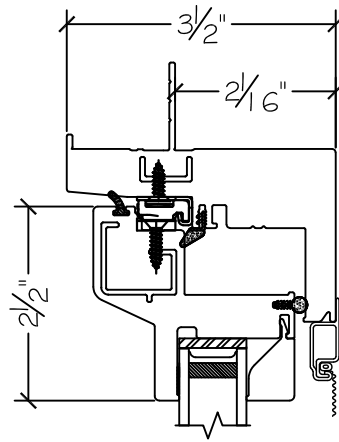

450 Delta Ave
Brea, Ca 92821
(714) 385-1202

Project:	File name: I 750 Section View - RHC RHC over PW - 1.375 inch Nail-fin	Date: 20190816
Notes:	Layout: Horizontal Section View	Drawn by: J Johnson

Notice: This document contains information proprietary to and is protected by copyright of Win-Dor Inc. and shall not be copied, disclosed to others, or used for any purpose other than that for which it is given, without the written permission of Win-Dor Inc.

450 Delta Ave
Brea, Ca 92821
(714) 385-1202

Project:	File name: 1750 Section View - RHC RHC over PW - 1.375 inch Nail-fin	Date: 20190816
Notes:	Layout: Vertical Section View	Drawn by: J Johnson