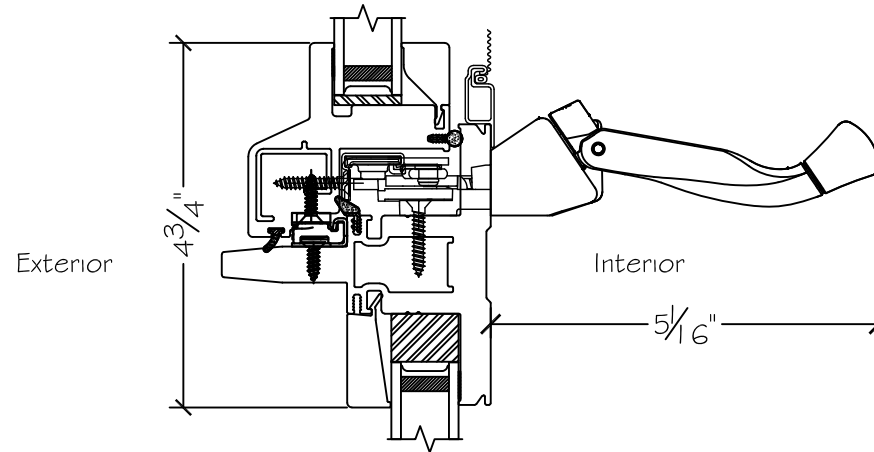

450 Delta Ave
Brea, Ca 92821
(714) 385-1202

Project:	File name: I 750 Section View - RHC RHC over PW - 1.375 inch Nail-fin	Date: 20190816
Notes:	Layout: Horizontal Section View	Drawn by: J Johnson

Notice: This document contains information proprietary to and is protected by copyright of Win-Dor Inc. and shall not be copied, disclosed to others, or used for any purpose other than that for which it is given, without the written permission of Win-Dor Inc.

450 Delta Ave
Brea, Ca 92821
(714) 385-1202

Project:	File name: 1750 Section View - RHC RHC over PW - 1.375 inch Nail-fin	Date: 20190816
Notes:	Layout: Vertical Section View	Drawn by: J Johnson