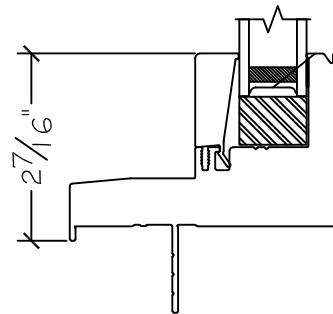

450 Delta Ave
Brea, Ca 92821
(714) 385-1202

Project:	File name: I 750 Section View - RHC RHC over PW - 1.375 inch Nail-fin	Date: 20190816
Notes:	Layout: Horizontal Section View	Drawn by: J Johnson

Notice: This document contains information proprietary to and is protected by copyright of Win-Dor Inc. and shall not be copied, disclosed to others, or used for any purpose other than that for which it is given, without the written permission of Win-Dor Inc.

450 Delta Ave
Brea, Ca 92821
(714) 385-1202

Project:	File name: 1750 Section View - RHC RHC over PW - 1.375 inch Nail-fin	Date: 20190816
Notes:	Layout: Vertical Section View	Drawn by: J Johnson