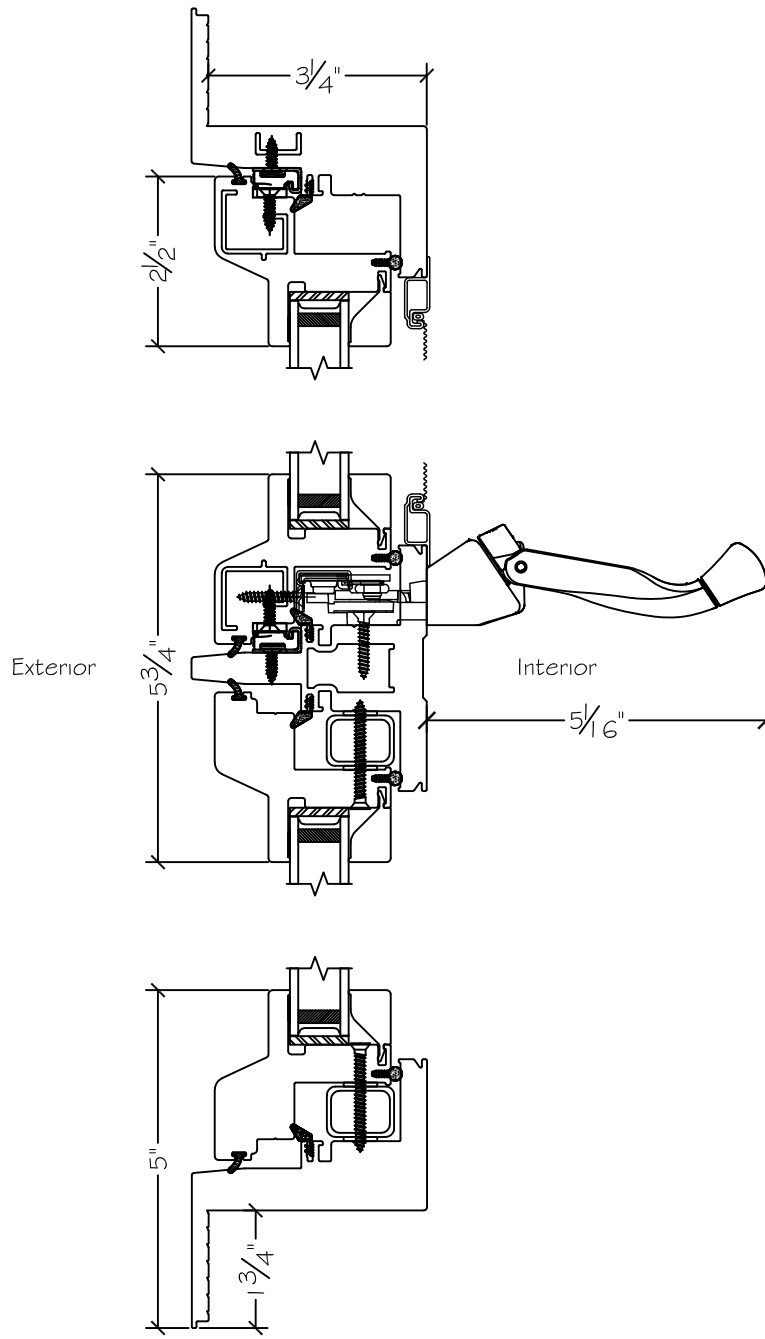

| | | |
|----------|---|---------------------|
| Project: | File name: I750 Section View - RHC RHC over FC - Stucco Fin | Date: 20190816 |
| Notes: | Layout: Horizontal Section View | Drawn by: J Johnson |

450 Delta Ave
 Brea, Ca 92821
 (714) 385-1202

| | | |
|----------|--|---------------------|
| Project: | File name: I 750 Section View - RHC RHC over FC - Stucco Fin | Date: 20190816 |
| Notes: | Layout: Vertical Section View | Drawn by: J Johnson |